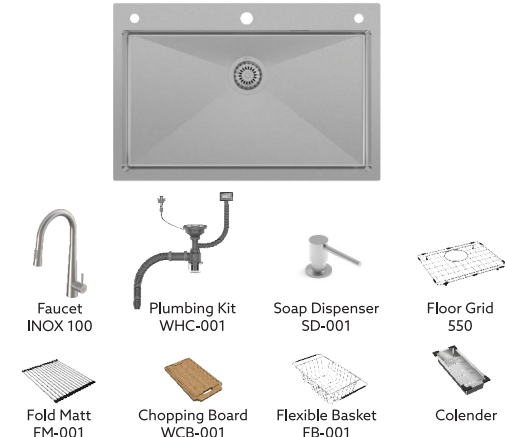

Waltz 750 R 10 With Accessories (Fully Loaded)(1 mm) STEEL GRADE AISI 304

CODE	OVERALL SIZE	BOWL SIZE	Price (Rs.) MATT FINISH
30 x 20 x 8 with inox 100 faucet	750mm x 500mm x 200mm 30" x 20" x 8"	700mm x 400mm x 200mm 28" x 16" x 8"	47,850/-
30 x 20 x 8 with inox 2202 faucet	750mm x 500mm x 200mm 30" x 20" x 8"	700mm x 400mm x 200mm 28" x 16" x 8"	40,300/-
30 x 20 x 8 with inox 2201 faucet	750mm x 500mm x 200mm 30" x 20" x 8"	700mm x 400mm x 200mm 28" x 16" x 8"	35,950/-