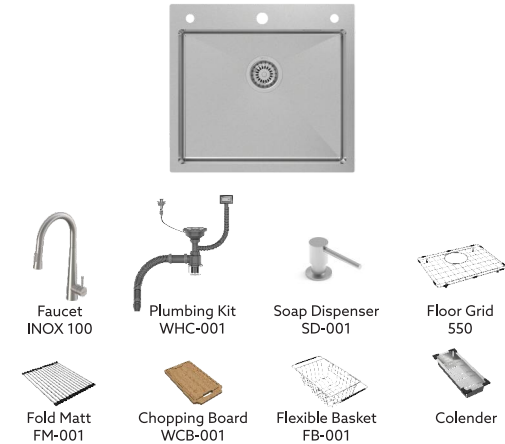

Waltz 610 R 10 With Accessories (Fully Loaded)(1 mm)STEEL GRADE AISI 304

CODE	OVERALL SIZE	BOWL SIZE	Price (Rs.) MATT FINISH
24 x 20 x 8 with inox 100 faucet	610mm x 507mm x 200mm 24" x 20" x 8"	560mm x 407mm x 200mm 22" x 16" x 8"	46,200/-
24 x 20 x 8 with inox 2202 faucet	610mm x 507mm x 200mm 24" x 20" x 8"	560mm x 407mm x 200mm 22" x 16" x 8"	38,650/-
24 x 20 x 8 with inox 2201 faucet	610mm x 507mm x 200mm 24" x 20" x 8"	560mm x 407mm x 200mm 22" x 16" x 8"	34,350/-