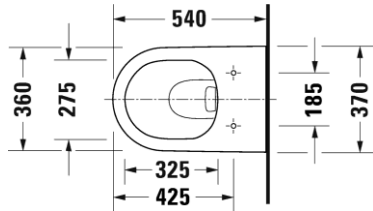

DURAVIT

MRP: WC + Seat Cover : 16,968 + 12,695 = INR 29,663

257809 +
002169

D-Neo Rimless Wall mounted Toilet

Design by **Bertrand Lejoly**

- Wall mounted **Rimless toilet.**
- Washdown Model.
- Open Version
- Durafix Included.
- Soft closing removable seat cover with stainless steel hinges.
- Concealed installation
- Glaze thickness 0.8 to 1 mm.
- Size: 370 * 540 mm