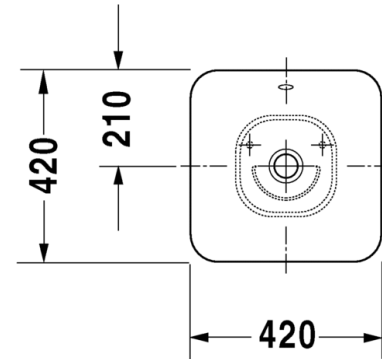

MRP : INR 15,323

045560

Vero Washbowl

- Wash bowl
- Without overflow
- White colour
- Grounded at bottom surface
- Fixing included
- Size: 60 x 38 cms (24 x 15 inches)
- Glaze thickness 0.8 to 1 mm

MRP : INR 13,494

033550

Washbowl Bathroom Foster

DURAVIT

Designed by Norman Foster

- Oval Washbowl
- Without tap hole & with overflow
- Fixation included
- White colour
- Size: 49.5 x 35 cms (19 x 13 inches)
- Glaze thickness 0.8 to 1 mm

MRP : INR 12,276

033342

Bacino square Washbowl

- Wash bowl
- With overflow
- White colour
- Fixing included
- Size: 42 x 42 cm (16.5 x 16.5 inches)
- Glaze thickness 0.8 to 1 mm

MRP : INR 12,793

032542

Bacino round Washbowl

- Wash bowl
- With overflow
- White colour
- Fixing included
- Size: Ø 42 cm
- Glaze thickness 0.8 to 1 mm

MRP : INR 10,818

034960

DuraStyle wash bowl

Design by Matteo Thun & Partners

- Wash bowl
- Without tap hole
- Fixings included
- White colour
- Size: 60x 38 cms
(24 x 15 inches)
- Glaze thickness 0.8 to 1 mm