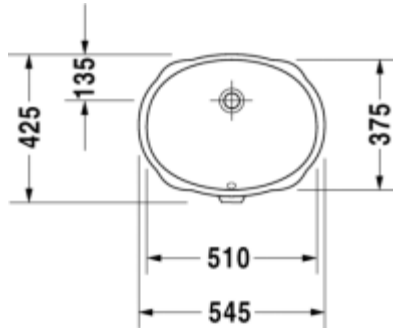

046651

Santosa Under counter basin

- Under counter basin
- Without tap hole
- Fixation for stone consoles included
- White colour
- Size: 54.5 x 42.5 cms (20 x 14 inches)
- Glaze thickness 0.8 to 1

MRP : INR 10,265