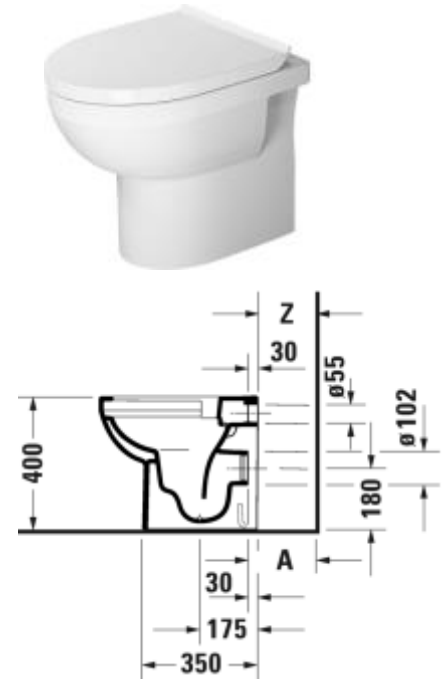

- **DuraStyle basic rimless**
- **Floor standing Toilet with inbuilt Jet**
- **For Independent water supply**
- **Soft close Duroplast seat cover**
- **With Vertical outlet**
- Glaze thickness 0.8 to 1 mm
- Size: 56 x 37 cm
(22 x 14.5 inches)

MRP: INR 20,363 + 12,695 = INR 33,058

218439+
002079

DuraStyle rimless Floor standing Toilet with in-built jet

- **DuraStyle basic rimless**
- **Floor standing Toilet with inbuilt Jet**
- **For Independent water supply**
- **Soft close Duroplast seat cover**
- **With Horizontal outlet**
- Glaze thickness 0.8 to 1 mm
- Size: 48 x 37 cm
(19 x 14.5 inches)