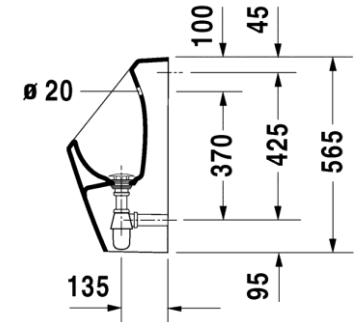

MRP : INR 22,878

Urinals

281930

D-Code Urinal

DURAVIT

Designed by Sieger Design

- Concealed inlet
- Jet Nozzle
- 1/2 inch inlet connection
- Provided with inlet set, waste, bottle trap Ø 32 mm and fixings-
- Size: 565 x 305 mm (22 x 12 inches)

MRP : INR 20,320

281830

D-Code Urinal

DURAVIT

Designed by Sieger Design

- Visible inlet
- Jet Nozzle
- 1/2 inch inlet connection
- Provided with inlet set, waste, bottle trap Ø 32 mm and fixings-
- Size: 565 x 305 mm (22 x 12 inches)