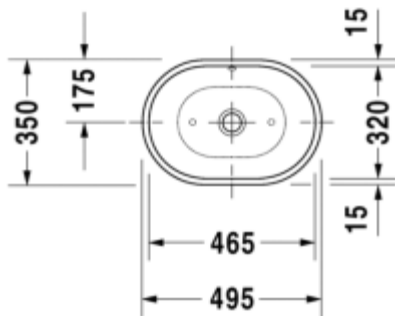

MRP : INR 15,323

045560

Vero Washbowl

- Wash bowl
- Without overflow
- White colour
- Grounded at bottom surface
- Fixing included
- Size: 60 x 38 cms (24 x 15 inches)
- Glaze thickness 0.8 to 1 mm

MRP : INR 13,494

033550

Washbowl Bathroom Foster

DURAVIT

Designed by Norman Foster

- Oval Washbowl
- Without tap hole & with overflow
- Fixation included
- White colour
- Size: 49.5 x 35 cms (19 x 13 inches)
- Glaze thickness 0.8 to 1 mm

MRP : INR 12,276

033342

Bacino square Washbowl

- Wash bowl
- With overflow
- White colour
- Fixing included
- Size: 42 x 42 cm (16.5 x 16.5 inches)
- Glaze thickness 0.8 to 1 mm

MRP : INR 12,793

032542

Bacino round Washbowl

- Wash bowl
- With overflow
- White colour
- Fixing included
- Size: Ø 42 cm
- Glaze thickness 0.8 to 1 mm

MRP : INR 10,818

034960

DuraStyle wash bowl

Design by Matteo Thun & Partners

- Wash bowl
- Without tap hole
- Fixings included
- White colour
- Size: 60x 38 cms
(24 x 15 inches)
- Glaze thickness 0.8 to 1 mm