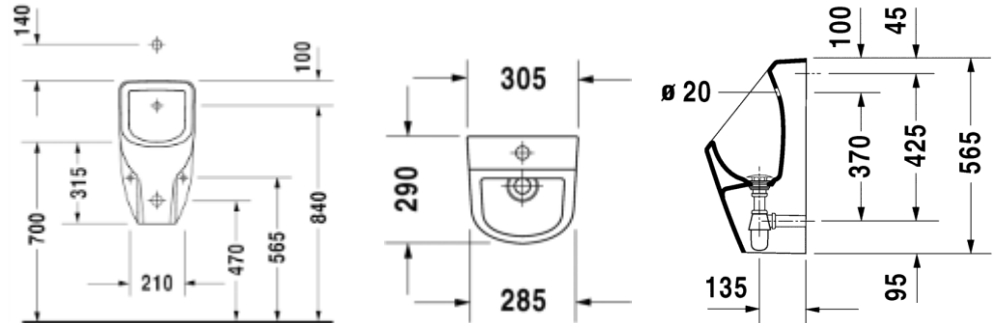

MRP : INR 20,320

281830

D-Code Urinal

DURAVIT

Designed by Sieger Design

- Visible inlet
- Jet Nozzle
- 1/2 inch inlet connection
- Provided with inlet set, waste, bottle trap Ø 32 mm and fixings-
- Size: 565 x 305 mm (22 x 12 inches)