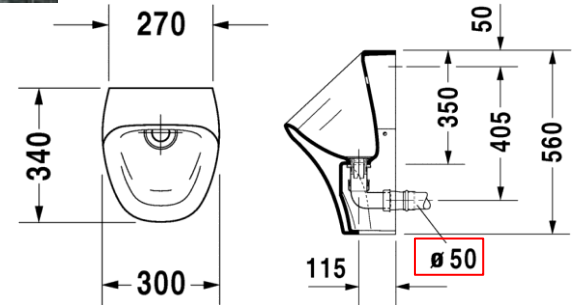

MRP : INR 23,337

280630

Durastyle Urinal

DURAVIT

Design by Matteo Thun & Partners

DURAVIT

- Concealed inlet
- Rimless
- Jet Nozzle
- 1/2 inch inlet connection
- Provided with inlet set, siphon trap and fixings
- Size: 560 x 270 mm (22 x 11 inches)

MRP : INR 34,683

280830

Durastyle Dry Urinal

DURAVIT

Design by Matteo Thun & Partners

- Waterless urinal
- Not available in wondergliss
- Size: 560 x 270 mm (22 x 11 inches)

MRP : INR 27,946

- Electronics with **automatic infrared-technology**
- **Unnoticeable placing** of the control unit – Clean wall
- **No false triggering** as the urinal adjust continuously with the surroundings