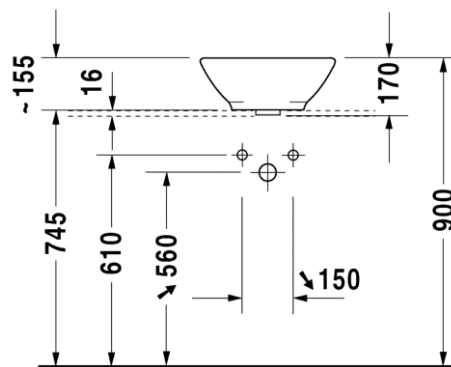

033550

Washbowl Bathroom Foster

DURAVIT

Designed by Norman Foster

- Oval Washbowl
- Without tap hole & with overflow
- Fixation included
- White colour
- Size: 49.5 x 35 cms (19 x 13 inches)
- Glaze thickness 0.8 to 1 mm

MRP : INR 12,276

033342

Bacino square Washbowl

- Wash bowl
- With overflow
- White colour
- Fixing included
- Size: 42 x 42 cm (16.5 x 16.5 inches)
- Glaze thickness 0.8 to 1 mm

MRP : INR 12,793

032542

Bacino round Washbowl

- Wash bowl
- With overflow
- White colour
- Fixing included
- Size: Ø 42 cm
- Glaze thickness 0.8 to 1 mm

MRP : INR 10,818

034960

DuraStyle wash bowl

Design by Matteo Thun & Partners

- Wash bowl
- Without tap hole
- Fixings included
- White colour
- Size: 60x 38 cms
(24 x 15 inches)
- Glaze thickness 0.8 to 1 mm