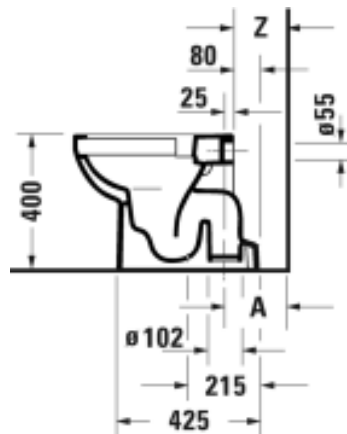

- **DuraStyle basic rimless**
- **Floor standing Toilet with inbuilt Jet**
- **For Independent water supply**
- **Soft close Duroplast seat cover**
- **With Vertical outlet**
- Glaze thickness 0.8 to 1 mm
- Size: 56 x 37 cm
(22 x 14.5 inches)