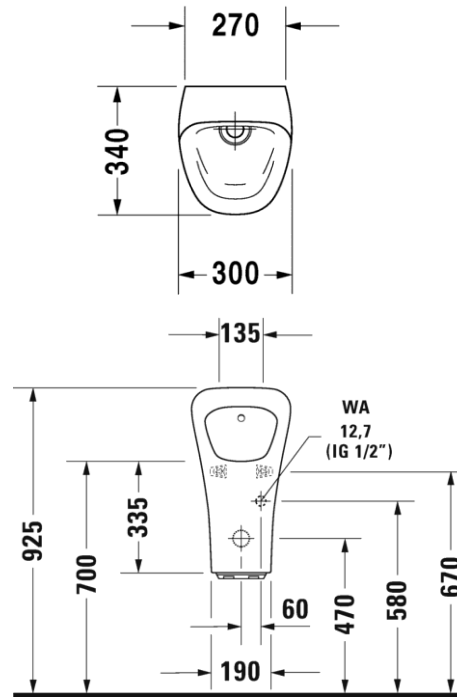

MRP : INR 23,337

280630

Durastyle Urinal

DURAVIT

Design by Matteo Thun & Partners

DURAVIT

- Concealed inlet
- Rimless
- Jet Nozzle
- 1/2 inch inlet connection
- Provided with inlet set, siphon trap and fixings
- Size: 560 x 270 mm (22 x 11 inches)

MRP : INR 34,683

280830

Durastyle Dry Urinal

DURAVIT

Design by Matteo Thun & Partners

- Waterless urinal
- Not available in wondergliss
- Size: 560 x 270 mm (22 x 11 inches)

MRP : INR 27,946

- Electronics with **automatic infrared-technology**
- **Unnoticeable placing** of the control unit – Clean wall
- **No false triggering** as the urinal adjust continuously with the surroundings