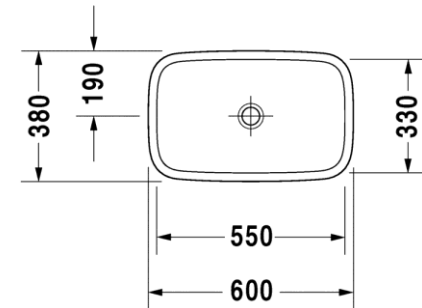

033550

Washbowl Bathroom Foster

DURAVIT

Designed by Norman Foster

- Oval Washbowl
- Without tap hole & with overflow
- Fixation included
- White colour
- Size: 49.5 x 35 cms (19 x 13 inches)
- Glaze thickness 0.8 to 1 mm

MRP : INR 12,276

033342

Bacino square Washbowl

- Wash bowl
- With overflow
- White colour
- Fixing included
- Size: 42 x 42 cm (16.5 x 16.5 inches)
- Glaze thickness 0.8 to 1 mm

MRP : INR 12,793

032542

Bacino round Washbowl

- Wash bowl
- With overflow
- White colour
- Fixing included
- Size: Ø 42 cm
- Glaze thickness 0.8 to 1 mm

MRP : INR 10,818

034960

DuraStyle wash bowl

Design by Matteo Thun & Partners

- Wash bowl
- Without tap hole
- Fixings included
- White colour
- Size: 60x 38 cms
(24 x 15 inches)
- Glaze thickness 0.8 to 1 mm