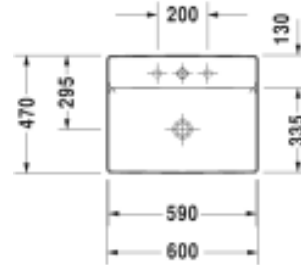

- **Made from DuraCeram**
- **Diamond Grounded at bottom surface**
- With tap hole
- Fixings and Ceramic covered slotted waste included
- White colour
- Size: 60x 47.5 cms (24 x 18.7 inches)
- Glaze thickness 0.8 to 1 mm