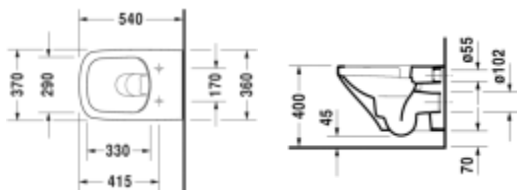

MRP: WC + Seat Cover : 15,952 + 7,423 = INR 23,375

253609 +
006379

DuraStyle wall mounted Toilet

DURAVIT

Design by Matteo Thun & Partners

- Wall mounted toilet
- Soft closing, **Duroplast** ,
Removable slim seat cover
- Stainless Steel hinges
- Glaze thickness 0.8 to 1 mm
- Size: 54 x 37 cm (21 x 14.5 Inches)