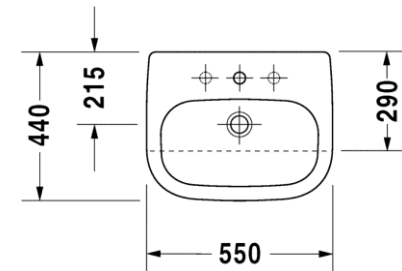

033955

D-Code Semi-recessed wash basin

DURAVIT

Designed by Sieger Design

- Wash basin
- With tap platform
- With overflow
- White colour
- Glaze thickness 0.8 to 1 mm
- Size: 55x 44 cms (21 x 17.5 inches)