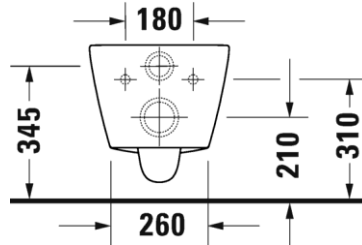

MRP: WC + Seat Cover : 34,805 + 10,333 = INR 45,138

2578092000
+ 002169

D-Neo Rimless Wall mounted Toilet with Hygiene Glaze

Design by **Bertrand Lejoly**

- Wall mounted **Rimless toilet.**
- **With Hygiene Glaze**
- Washdown Model.
- Open Version
- Durafix Included.
- Soft closing removable seat cover with stainless steel hinges.
- Concealed installation
- Glaze thickness 0.8 to 1 mm.
- Size: 370 * 540 mm