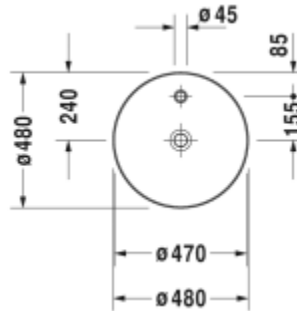

MRP :- 18,145

232848

Cape cod washbowl

DURAVIT

Designed by Phillippe Starck

- Unique shape
- **Integrated tap platform**
- **Made from DuraCeram**
- Diamond grounded at bottom surface
- White colour
- Size: Ø 48 cm
- Glaze thickness 0.8 to 1 mm

MRP : INR 16,748

235560

DuraSquare wash bowl

- **Made from DuraCeram**
- **Diamond Grounded at bottom surface**
- Without tap hole
- Fixings and Ceramic covered slotted waste included
- White colour
- Size: 60x 34.5 cms (24 x 13.5 inches)
- Glaze thickness 0.8 to 1 mm