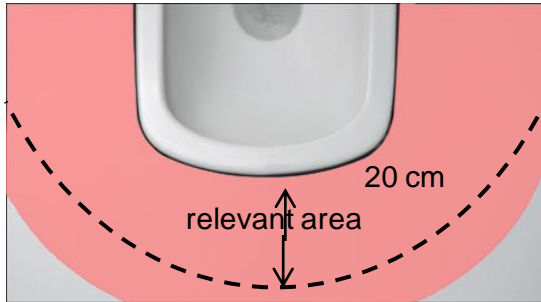

Fully glazed trap : Waste flushes easily, no smell

BETTER PERFORMANCE THAN OPEN RIM TOILET

DO YOU LIKE BAD SMELLING BATHROOM SPACES?

Solid Object Tests with Balls:

Flushing down 100 plastic balls (2cm Diameter) with a defined density. Max. 10 balls are allowed to remain in the bowl.

Splashing Test (DIN):

For the new **Rimless®-Technology** it is tested if water splashes beyond the toilet rim. According to the norm, paper is placed around the toilet (20cm projection). „Only a few small splashes are allowed“