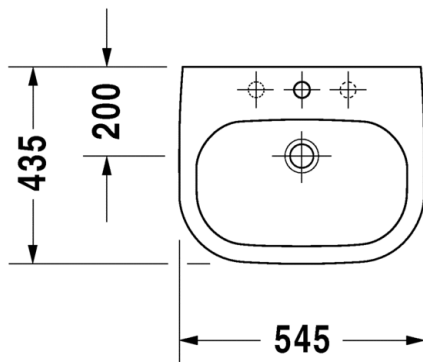

033754

D-Code counter top basin

DURAVIT

Designed by Sieger Design

- Counter top basin
- With tap hole
- White colour
- Size: 54.5x 43.5 cms (21 x 17 inches)
- Glaze thickness 0.8 to 1 mm

MRP : INR 10,207

Wash basins