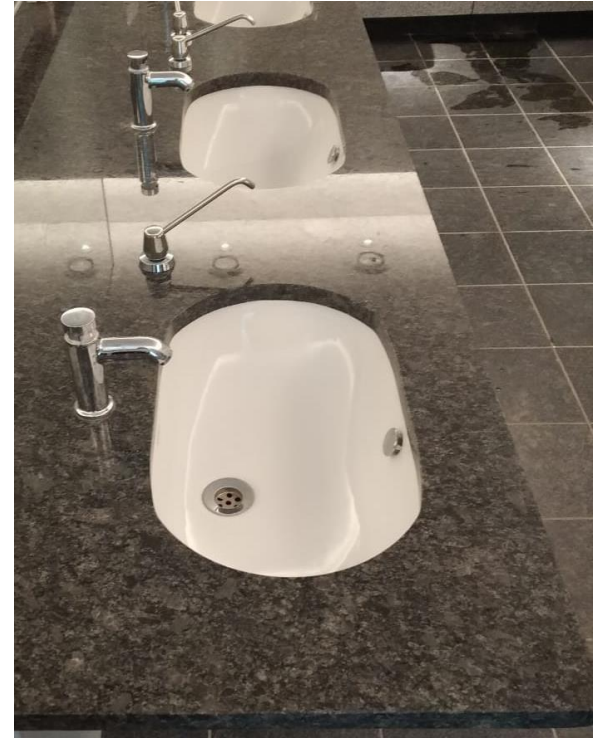

MRP : INR 10,265

033849

D-Code Under counter basin

DURAVIT

Designed by Sieger Design

- Under counter basin
- Without tap hole
- Fixation for stone consoles included
- White colour
- Size: 49.5x 29 cms (19 x 11.5 inches)
- Glaze thickness 0.8 to 1 mm