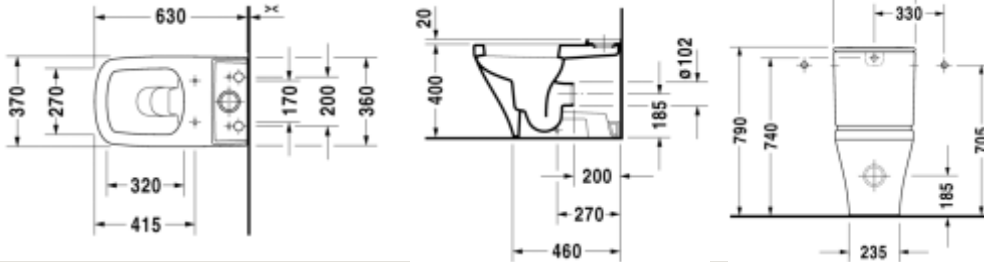

MRP : INR 41,148 + 2,872 + 5,950 = INR 49,970

215509 + 093500 +
006379+
001422/899025

DuraStyle couple closet

DURAVIT

Design by Matteo Thun & Partners

- Wash down flushing
- 4.5 Litre flushing
- Concealed traps
- Elegant design
- With back water inlet
- Slim UF seat cover
- Adjustable with Horizontal (70-100 mm) and Vertical outlet (160-220 mm)