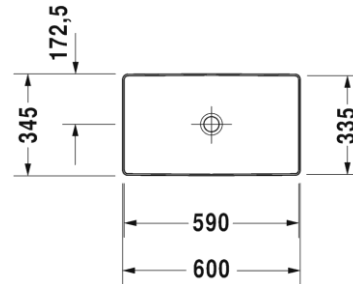

MRP :- 18,145

232848

Cape cod washbowl

DURAVIT

Designed by Phillippe Starck

- Unique shape
- **Integrated tap platform**
- **Made from DuraCeram**
- Diamond grounded at bottom surface
- White colour
- Size: Ø 48 cm
- Glaze thickness 0.8 to 1 mm

MRP : INR 16,748

235560

DuraSquare wash bowl

- **Made from DuraCeram**
- **Diamond Grounded at bottom surface**
- Without tap hole
- Fixings and Ceramic covered slotted waste included
- White colour
- Size: 60x 34.5 cms (24 x 13.5 inches)
- Glaze thickness 0.8 to 1 mm