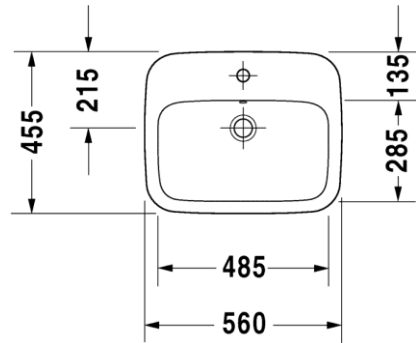

037456

DuraStyle counter top basin

Design by Matteo Thun & Partners

- Counter top basin
- With tap hole
- With overflow
- White colour
- Size: 56x 45.5 cms (22 x 18 inches)
- Glaze thickness 0.8 to 1 mm

MRP : INR 11,420