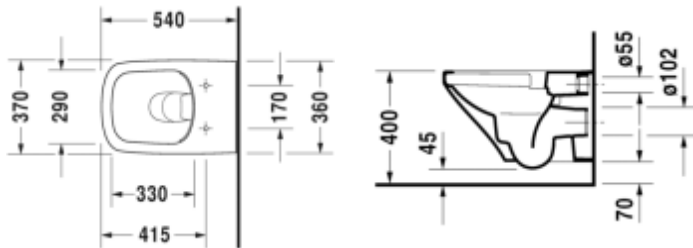

MRP: WC + Seat Cover : 23,275 + 9,037 = INR 32,312

255239+
006379

DuraStyle wall mounted Toilet with Jet.

Design by Matteo Thun & Partners

DURAVIT

- Wall mounted toilet
- **Inbuilt Jet Spray**
- Soft closing, **Duroplast removable slim seat cover** with stainless steel hinges
- **Concealed** installation
- Glaze thickness 0.8 to 1 mm
- Size: 54 x 37 cm
(21 x 14.5 Inches)