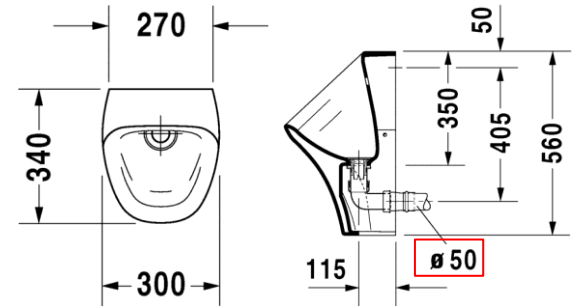

MRP : INR 23,337

280630

Durastyle Urinal

DURAVIT

Design by Matteo Thun & Partners

DURAVIT

- Concealed inlet
- Rimless
- Jet Nozzle
- 1/2 inch inlet connection
- Provided with inlet set, siphon trap and fixings
- Size: 560 x 270 mm (22 x 11 inches)