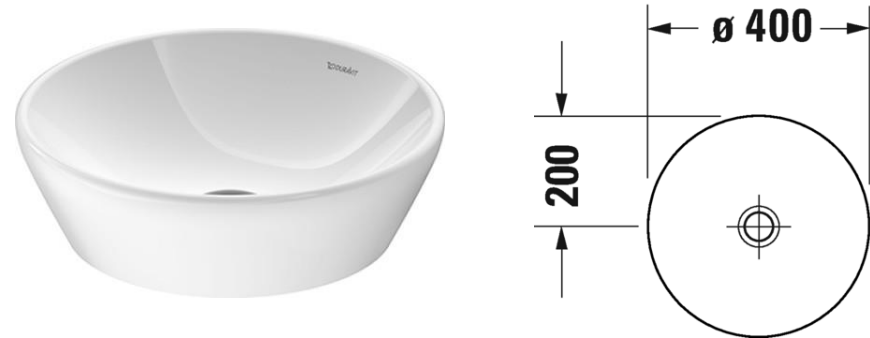

MRP: INR 19,479 + 12,695 = INR 32,174

Wash bowls

237140

D Neo wash bowl

- Grounded at bottom surface
- Without tap hole , without overflow
- Fixings and Ceramic covered slotted waste included
- Alpine White colour
- Size :- 600 * 400 mm.
- Glaze thickness 0.8 to 1 mm