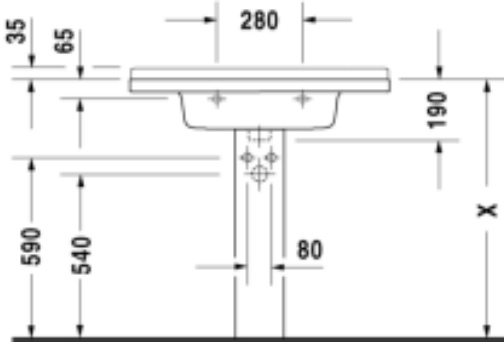

MRP : INR 17,307

030480

Starck 3 Furniture Washbasin

DURAVIT

Designed by Phillippe Starck

- Furniture Washbasin
- With tap hole & with overflow
- White colour
- Size: 85 x 48.5 cms (36.5 x 19 inches)
- Glaze thickness 0.8 to 1 mm