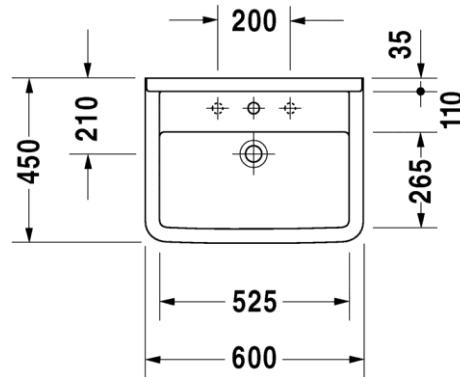

MRP : Basin + Siphon cover + Fixing 13,474 + 10,187 + 576 = INR 24,237