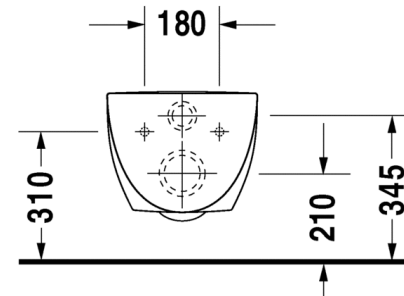

MRP WC + Seat Cover :- INR 22,051 + 10,333 = 32,384

254609 +
006969

Architect wall mounted Toilet

DURAVIT

Designed by Prof. Frank Huster

- Wall mounted
- **Elongated shape**
- Soft closing, Duroplast , Removable seat cover
- Stainless Steel wrap over hinges
- Glaze thickness 0.8 to 1 mm
- Size: **57.5** x 36.5 cm (22 x 14 inches)