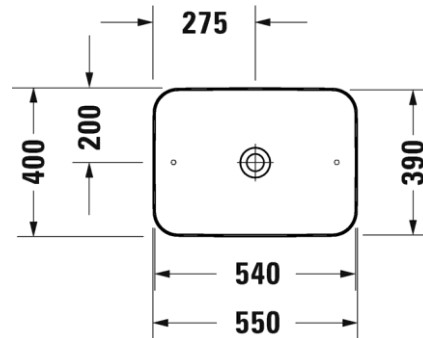

Cape cod washbowl

DURAVIT

Designed by Phillipe Starck

- **Made from DuraCeram**
- Without overflow
- Without tap platform
- Diamond grounded at bottom surface
- White colour
- Size: 55 X 40 cm
- Glaze thickness 0.8 to 1 mm