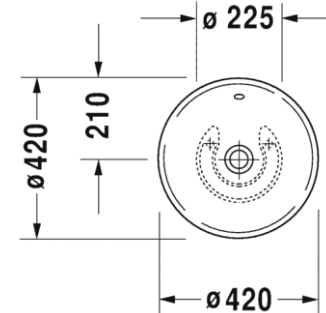

033550

Washbowl Bathroom Foster

DURAVIT

Designed by Norman Foster

- Oval Washbowl
- Without tap hole & with overflow
- Fixation included
- White colour
- Size: 49.5 x 35 cms (19 x 13 inches)
- Glaze thickness 0.8 to 1 mm

MRP : INR 12,276

033342

Bacino square Washbowl

- Wash bowl
- With overflow
- White colour
- Fixing included
- Size: 42 x 42 cm (16.5 x 16.5 inches)
- Glaze thickness 0.8 to 1 mm

MRP : INR 12,793

032542

Bacino round Washbowl

- Wash bowl
- With overflow
- White colour
- Fixing included
- Size: Ø 42 cm
- Glaze thickness 0.8 to 1 mm

MRP : INR 10,818

034960

DuraStyle wash bowl

Design by Matteo Thun & Partners

- Wash bowl
- Without tap hole
- Fixings included
- White colour
- Size: 60x 38 cms
(24 x 15 inches)
- Glaze thickness 0.8 to 1 mm