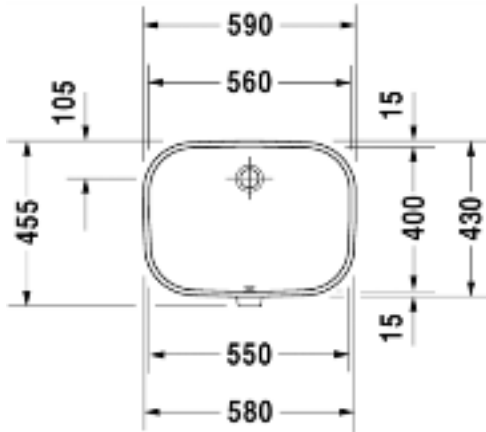

033856

D-Code Under counter basin

- Under counter basin
- Without tap hole
- Fixation included
- White colour
- Size: 56 x 40 cms
- Glaze thickness 0.8 to 1 mm

MRP : INR 10,539