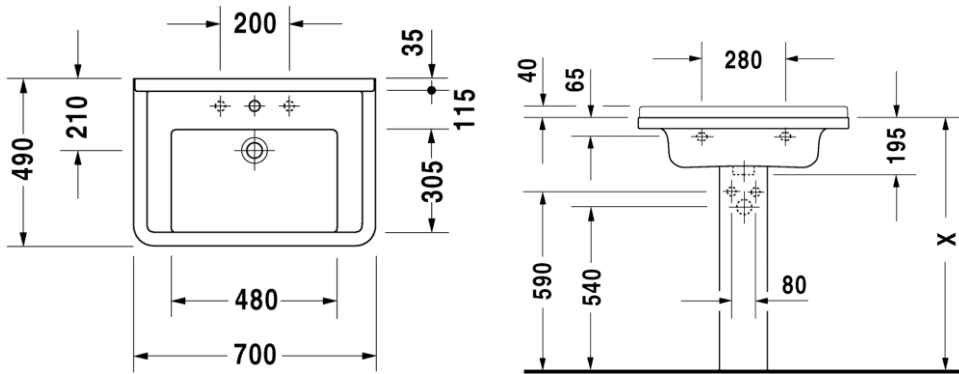

030470

Starck 3 Furniture Washbasin

DURAVIT

Designed by Philippe Starck

- Furniture Washbasin
- With tap hole & with overflow
- White colour
- Size: 70 x 49 cms (27.5 x 19.5 inches)
- Glaze thickness 0.8 to 1 mm