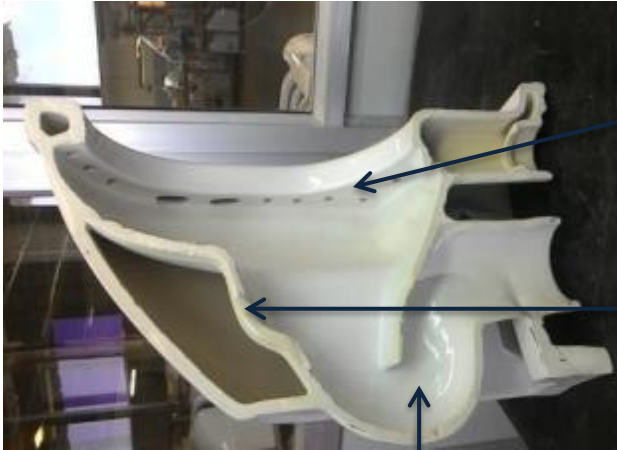

Glaze thickness – 0.8 to 1 mm – Abrasion grade-III (> 600 cycles)

The most important factors in Ceramic manufacturing

Furnace temperature – 1280°C

Dimensional accuracy – As per International standards

Functional tests – As per EN 997 (Test certificates available)

Load test – As per EN 997 (Test certificates available)

Toilet features : Aesthetic

Toilet features : Functional

Box rim holes - Perfectly crafted - Water comes with pressure, Clean bowl

Curve given for flushing with 4.5 litres of water

Fully glazed trap : Waste flushes easily, no smell

BETTER PERFORMANCE THAN OPEN RIM TOILET

DO YOU LIKE BAD SMELLING BATHROOM SPACES?

Solid Object Tests with Balls:

Flushing down 100 plastic balls (2cm Diameter) with a defined density. Max. 10 balls are allowed to remain in the bowl.