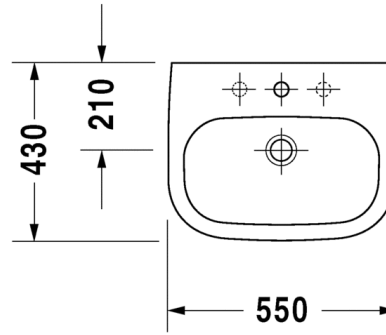

MRP : Basin + Siphon Cover + Fixing 11,504 + 8,243 + 208 = 19,955