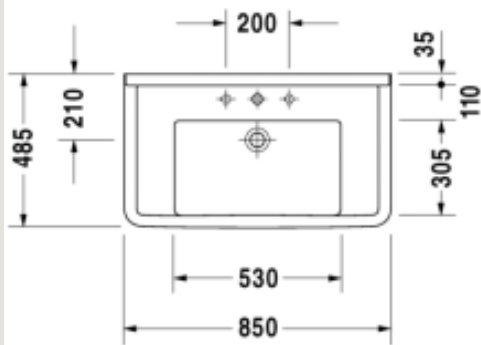

MRP : INR 17,307

030480

Starck 3 Furniture Washbasin

DURAVIT

Designed by Phillippe Starck

- Furniture Washbasin
- With tap hole & with overflow
- White colour
- Size: 85 x 48.5 cms (36.5 x 19 inches)
- Glaze thickness 0.8 to 1 mm