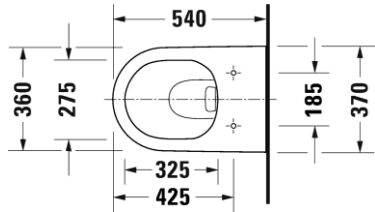

MRP: WC + Seat Cover : 34,805 + 10,333 = INR 45,138

2578092000
+ 002169

D-Neo Rimless Wall mounted Toilet with Hygiene Glaze

Design by **Bertrand Lejoly**

- Wall mounted **Rimless toilet.**
- **With Hygiene Glaze**
- Washdown Model.
- Open Version
- Durafix Included.
- Soft closing removable seat cover with stainless steel hinges.
- Concealed installation
- Glaze thickness 0.8 to 1 mm.
- Size: 370 * 540 mm