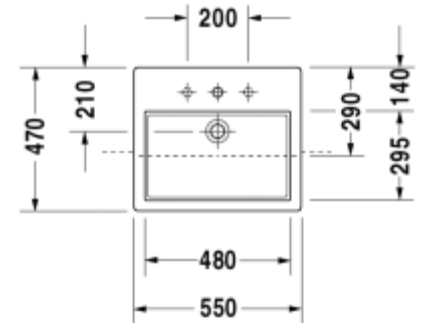

031455

Vero Semi-recessed wash basin

- Wash basin
- With tap platform
- With overflow
- White colour
- Glaze thickness 0.8 to 1 mm
- Size: 55x 47 cms (21 x 18.5 inches)

MRP : INR 15,531