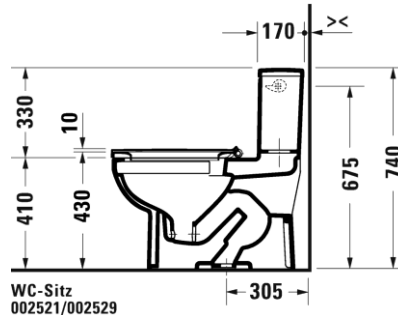

MRP : INR 19829 +16,358 +12,695 + 11,200 = INR 60,082 (For 160 -230 mm)

2195010002+
001417 +
002529

Duravit No 1 – One Piece Toilet

DURAVIT

Design by Matteo Thun & Partners

- U.S Version
- Rimless
- Mounted set included.
- Siphonic Jet action.
- Elegant design
- With Side lever left.
- UF seat cover
- Vertical outlet.
- 305 mm rough-in