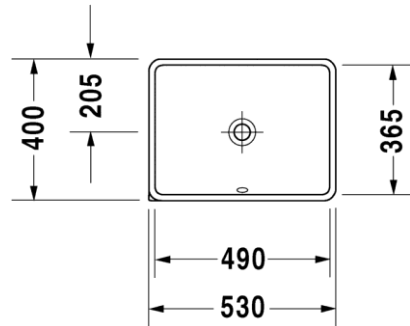

- Wash bowl
- With overflow
- White colour
- Fixing included
- Size: Ø 42 cm
- Glaze thickness 0.8 to 1 mm

MRP : INR 10,818

034960

DuraStyle wash bowl

Design by Matteo Thun & Partners

- Wash bowl
- Without tap hole
- Fixings included
- White colour
- Size: 60x 38 cms
(24 x 15 inches)
- Glaze thickness 0.8 to 1 mm

MRP : INR 56,295

Under counter basins

030549

Starck 3 Under counter basin

Designed by Phillippe Starck

- Under counter basin
- Without tap hole
- Fixation for stone consoles included
- White colour
- Size: 49x 36.5 cms (19 x 14 inches)
- Glaze thickness 0.8 to 1 mm