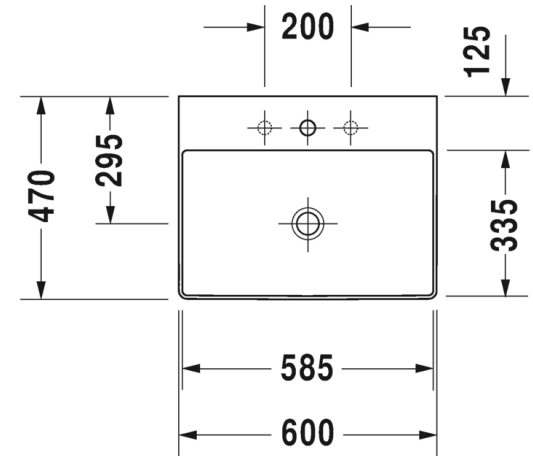

- Without overflow
- **Ceramic covered slotted waste included**
- White colour
- Size: 60 x 47 cm (24 x 18.5 inches)
- Glaze thickness 0.8 to 1 mm