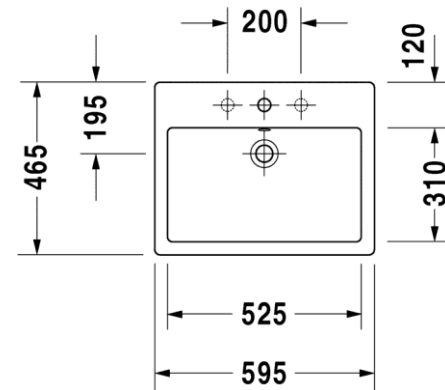

MRP : INR 15,323