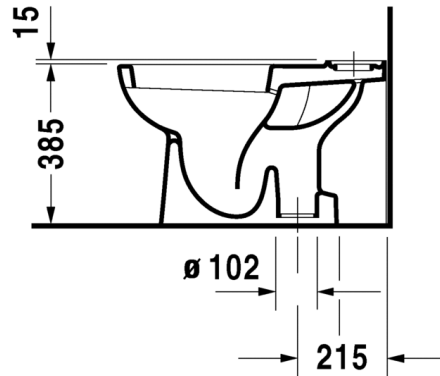

211101 + 006739
+ 092700

D Code Close Coupled WC

DURAVIT

Design by Matteo Thun & Partners

- Wash down flushing.
- 6 Litre flushing
- Vertical outlet

MRP : INR 16696 + 7,423 + 15,134 = INR 39,253