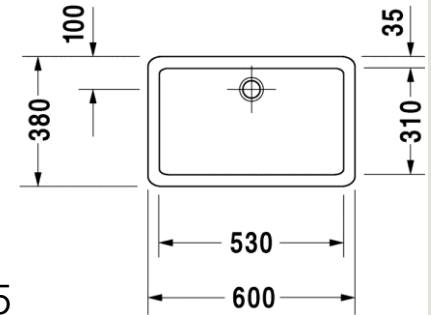

- Wash bowl
- Without overflow
- White colour
- Grounded at bottom surface
- Fixing included
- Size: 60 x 38 cms (24 x 15 inches)
- Glaze thickness 0.8 to 1 mm