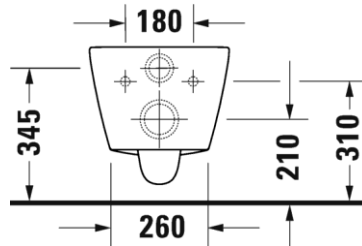

DURAVIT

MRP: WC + Seat Cover : 16,968 + 12,695 = INR 29,663

257809 +
002169

D-Neo Rimless Wall mounted Toilet

Design by **Bertrand Lejoly**

- Wall mounted **Rimless toilet.**
- Washdown Model.
- Open Version
- Durafix Included.
- Soft closing removable seat cover with stainless steel hinges.
- Concealed installation
- Glaze thickness 0.8 to 1 mm.
- Size: 370 * 540 mm