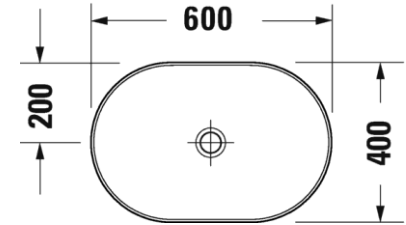

- Grounded at bottom surface
- Without tap hole , without overflow
- Fixings and Ceramic covered slotted waste included
- Alpine White colour
- Size :- 600 * 400 mm.
- Glaze thickness 0.8 to 1 mm