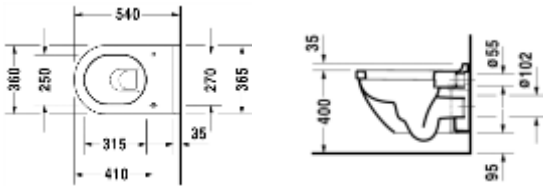

MRP: WC + Seat Cover : 21,275 + 9,037 = INR 30,312