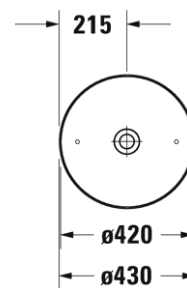

MRP :- 17,489

232843

Cape cod washbowl

DURAVIT

Designed by Phillippe Starck

- Unique shape
- **Without tap platform**
- **Made from DuraCeram.**
- Diamond grounded at bottom surface
- White colour
- Size: 430 mm
- Glaze thickness 0.8 to 1 mm

MRP : INR 16,748

235560

DuraSquare wash bowl

- **Made from DuraCeram**
- **Diamond Grounded at bottom surface**
- Without tap hole
- Fixings and Ceramic covered slotted waste included
- White colour
- Size: 60x 34.5 cms (24 x 13.5 inches)
- Glaze thickness 0.8 to 1 mm