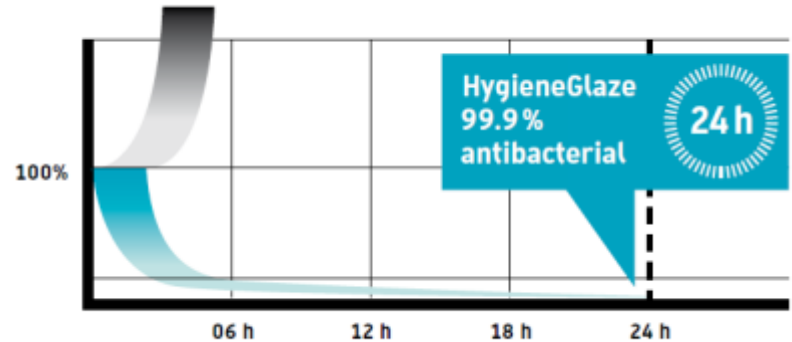

Option D

- Hole above water level?!
- Glazed?
- Design? - Asymmetric holes

HygieneGlaze 2.0

- Hygiene Glaze 2.0 inhibits the growth of bacteria
- Integrated into the glaze and fired into the ceramics permanently .
- Duravit's HygieneGlaze 2.0 sets an unprecedented hygiene standard.
- After just six hours, 90% of the bacteria (such as Escherichia coli) is killed.
- After 24 hours, 99.999% of the bacteria have been eliminated; an unprecedented level.
- Available in all Toilets