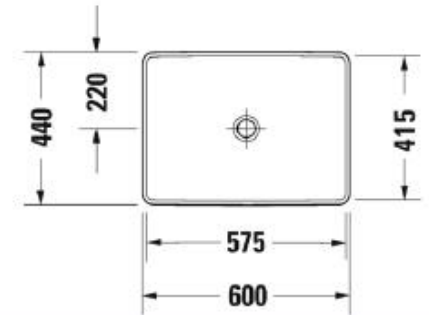

- Counter Top basin.
- Without over flow.
- Without tap platform.
- Alpine White colour
- Size :- 600 * 435 mm.
- Glaze thickness 0.8 to 1 mm