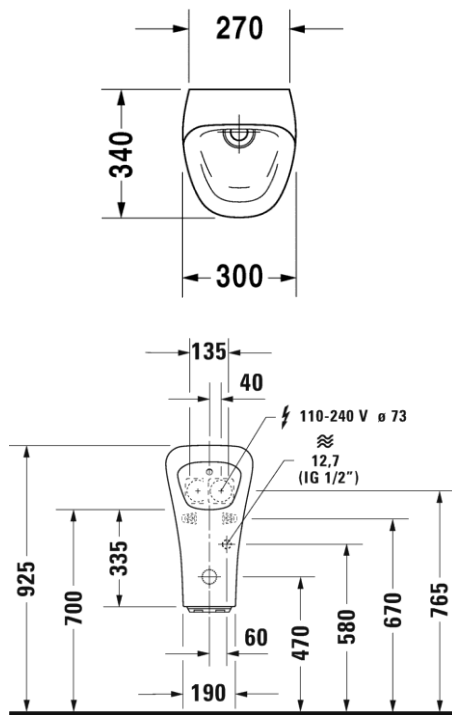

2806310093 +
005004

Durastyle Electronic Urinal (Power supply)

DURAVIT

Design by Matteo Thun & Partners

- Electronics with **automatic infrared-technology**
- **Unnoticeable placing** of the control unit – Clean wall
- **No false triggering** as the urinal adjust continuously with the surroundings
- For connection with **power supply**
- **Automatic flushing** every 12 hours to maintain hygiene prevents the build-up of unpleasant odours.

MRP : INR 1,13,991 + 2,558 = 1,16,549