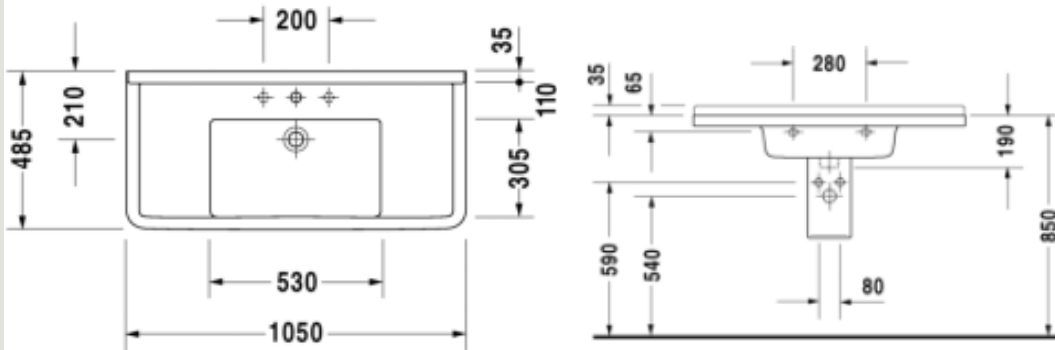

MRP : INR 18,202

030410

Starck 3 Furniture Washbasin

Designed by Philippe Starck

- Furniture Washbasin
- With tap hole & with overflow
- White colour
- Size: 105 x 48.5 cms (41 x 19 inches)
- Glaze thickness 0.8 to 1 mm