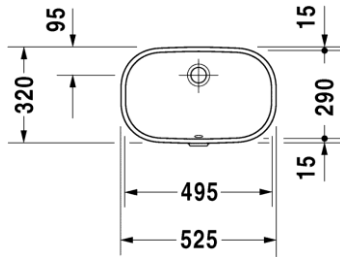

MRP : INR 10,265

033849

D-Code Under counter basin

DURAVIT

Designed by Sieger Design

- Under counter basin
- Without tap hole
- Fixation for stone consoles included
- White colour
- Size: 49.5x 29 cms (19 x 11.5 inches)
- Glaze thickness 0.8 to 1 mm