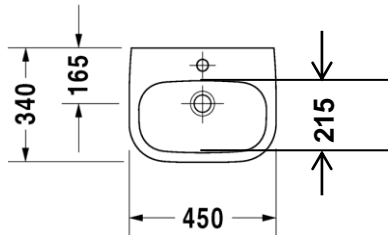

070545

D-Code hand rinse wash basin

- Wash basin
- With tap platform
- With overflow
- White colour
- Glaze thickness 0.8 to 1 mm
- Size: 45x 34 cms (18 x 13.5 inches)

MRP : INR 10,800