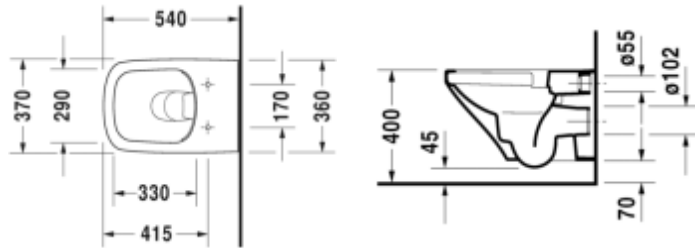

Durafix included

MRP: WC + Seat Cover : 21,275 + 9,037 = INR 30,312

255209+
006379

DuraStyle wall mounted Toilet

Design by Matteo Thun & Partners

- Wall mounted toilet
- Soft closing, **Duroplast removable slim seat cover** with stainless steel hinges
- **Concealed** installation
- Glaze thickness 0.8 to 1 mm
- Size: 54 x 37 cm
(21 x 14.5 Inches)