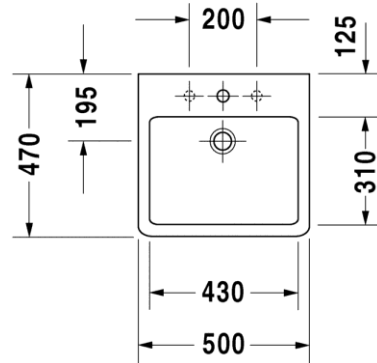

045450

Vero wash basin

- Wash basin
- With tap hole
- With overflow
- White colour
- Glaze thickness 0.8 to 1 mm
- Size: 50x 47 cms (19.5 x 18 inches)
- Depth : 130 mm

MRP : INR 13,204