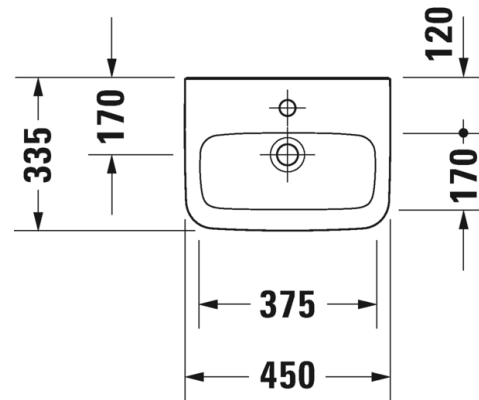

Siphon Cover

Fixing for
siphon

MRP : Basin + Siphon cover + Fixing 13,474 + 10,187 + 576 = INR 24,237

070845

DuraStyle hand rinse wash basin

DURAVIT

Design by Matteo Thun & Partners

- Wash basin
- With tap platform
- With overflow
- White colour
- Glaze thickness 0.8 to 1 mm
- Size: 45x 33.5 cms (18 x 13 inches)