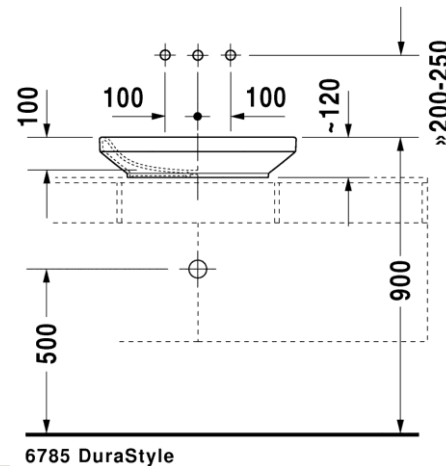

033550

Washbowl Bathroom Foster

DURAVIT

Designed by Norman Foster

- Oval Washbowl
- Without tap hole & with overflow
- Fixation included
- White colour
- Size: 49.5 x 35 cms (19 x 13 inches)
- Glaze thickness 0.8 to 1 mm

MRP : INR 12,276

033342

Bacino square Washbowl

- Wash bowl
- With overflow
- White colour
- Fixing included
- Size: 42 x 42 cm (16.5 x 16.5 inches)
- Glaze thickness 0.8 to 1 mm

MRP : INR 12,793

032542

Bacino round Washbowl

- Wash bowl
- With overflow
- White colour
- Fixing included
- Size: Ø 42 cm
- Glaze thickness 0.8 to 1 mm

MRP : INR 10,818

034960

DuraStyle wash bowl

Design by Matteo Thun & Partners

- Wash bowl
- Without tap hole
- Fixings included
- White colour
- Size: 60x 38 cms
(24 x 15 inches)
- Glaze thickness 0.8 to 1 mm