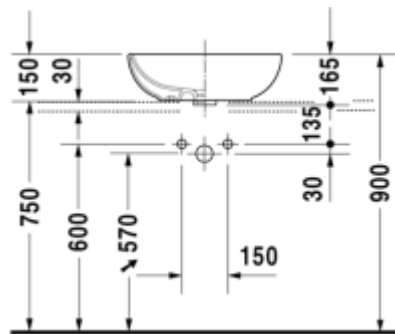

033550

Washbowl Bathroom Foster

DURAVIT

Designed by Norman Foster

- Oval Washbowl
- Without tap hole & with overflow
- Fixation included
- White colour
- Size: 49.5 x 35 cms (19 x 13 inches)
- Glaze thickness 0.8 to 1 mm

MRP : INR 12,276

033342

Bacino square Washbowl

- Wash bowl
- With overflow
- White colour
- Fixing included
- Size: 42 x 42 cm (16.5 x 16.5 inches)
- Glaze thickness 0.8 to 1 mm

MRP : INR 12,793

032542

Bacino round Washbowl

- Wash bowl
- With overflow
- White colour
- Fixing included
- Size: Ø 42 cm
- Glaze thickness 0.8 to 1 mm

MRP : INR 10,818

034960

DuraStyle wash bowl

Design by Matteo Thun & Partners

- Wash bowl
- Without tap hole
- Fixings included
- White colour
- Size: 60x 38 cms
(24 x 15 inches)
- Glaze thickness 0.8 to 1 mm