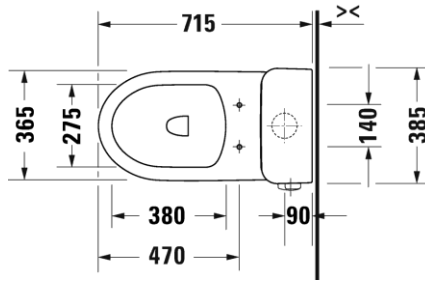

MRP : INR 19829 +16,358 +12,695 + 11,200 = INR 60,082 (For 160 -230 mm)

2195010002+
001417 +
002529

Duravit No 1 – One Piece Toilet

DURAVIT

Design by Matteo Thun & Partners

- U.S Version
- Rimless
- Mounted set included.
- Siphonic Jet action.
- Elegant design
- With Side lever left.
- UF seat cover
- Vertical outlet.
- 305 mm rough-in