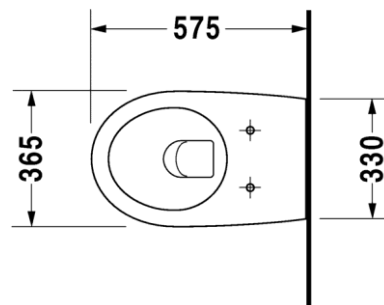

MRP WC + Seat Cover :- INR 22,051 + 10,333 = 32,384

254609 +
006969

Architect wall mounted Toilet

DURAVIT

Designed by Prof. Frank Huster

- Wall mounted
- **Elongated shape**
- Soft closing, Duroplast , Removable seat cover
- Stainless Steel wrap over hinges
- Glaze thickness 0.8 to 1 mm
- Size: **57.5** x 36.5 cm (22 x 14 inches)