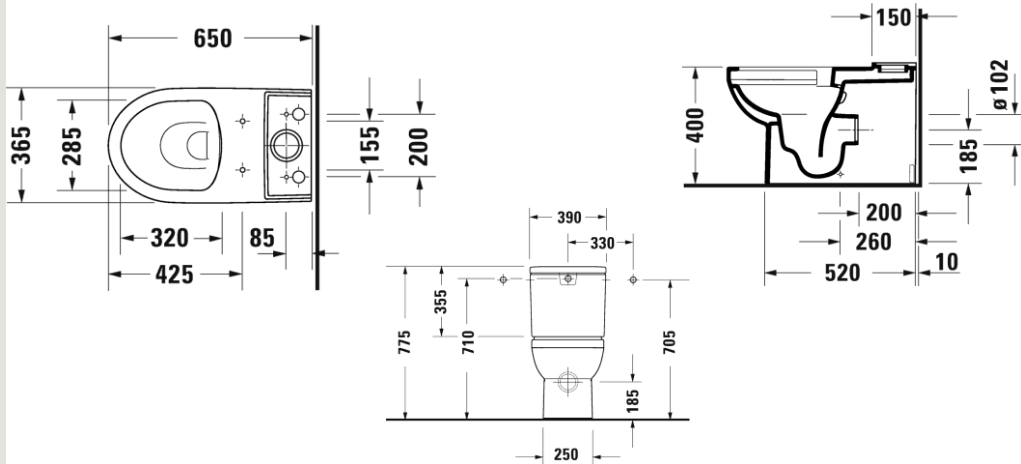

218209+ 094100
+ 002079 +
001422 / 899025

Duravit No 1 coupled closet

DURAVIT

Design by Matteo Thun & Partners

- Wash down flushing , **Rimless**
- With back water inlet
- UF seat cover
- Adjustable with Horizontal (70-170 mm ,)
  and Vertical outlet (160-230 mm)

MRP : INR 19829 +16,358 +12,695 + 3,339 = INR 52,221 (For 70-170mm)

MRP : INR 19829 +16,358 +12,695 + 11,200 = INR 60,082 (For 160 -230 mm)