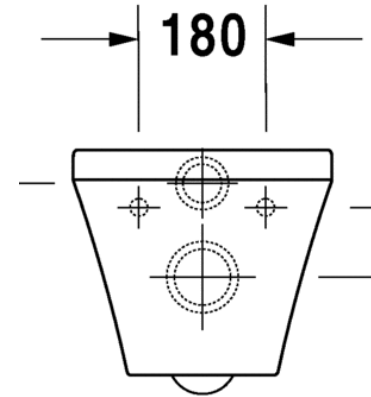

**SAME RACK BOLT
DISTANCE FOR ALL
WALL HUNG TOILETS –
ABSOLUTE FREEDOM**