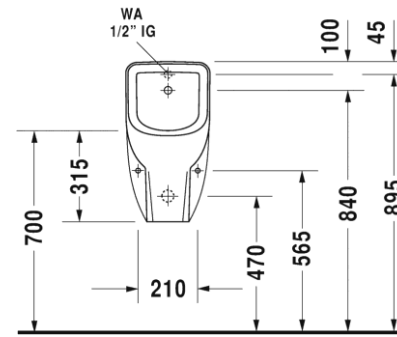

MRP : INR 22,878

Urinals

281930

D-Code Urinal

DURAVIT

Designed by Sieger Design

- Concealed inlet
- Jet Nozzle
- 1/2 inch inlet connection
- Provided with inlet set, waste, bottle trap Ø 32 mm and fixings-
- Size: 565 x 305 mm (22 x 12 inches)

MRP : INR 20,320

281830

D-Code Urinal

DURAVIT

Designed by Sieger Design

- Visible inlet
- Jet Nozzle
- 1/2 inch inlet connection
- Provided with inlet set, waste, bottle trap Ø 32 mm and fixings-
- Size: 565 x 305 mm (22 x 12 inches)