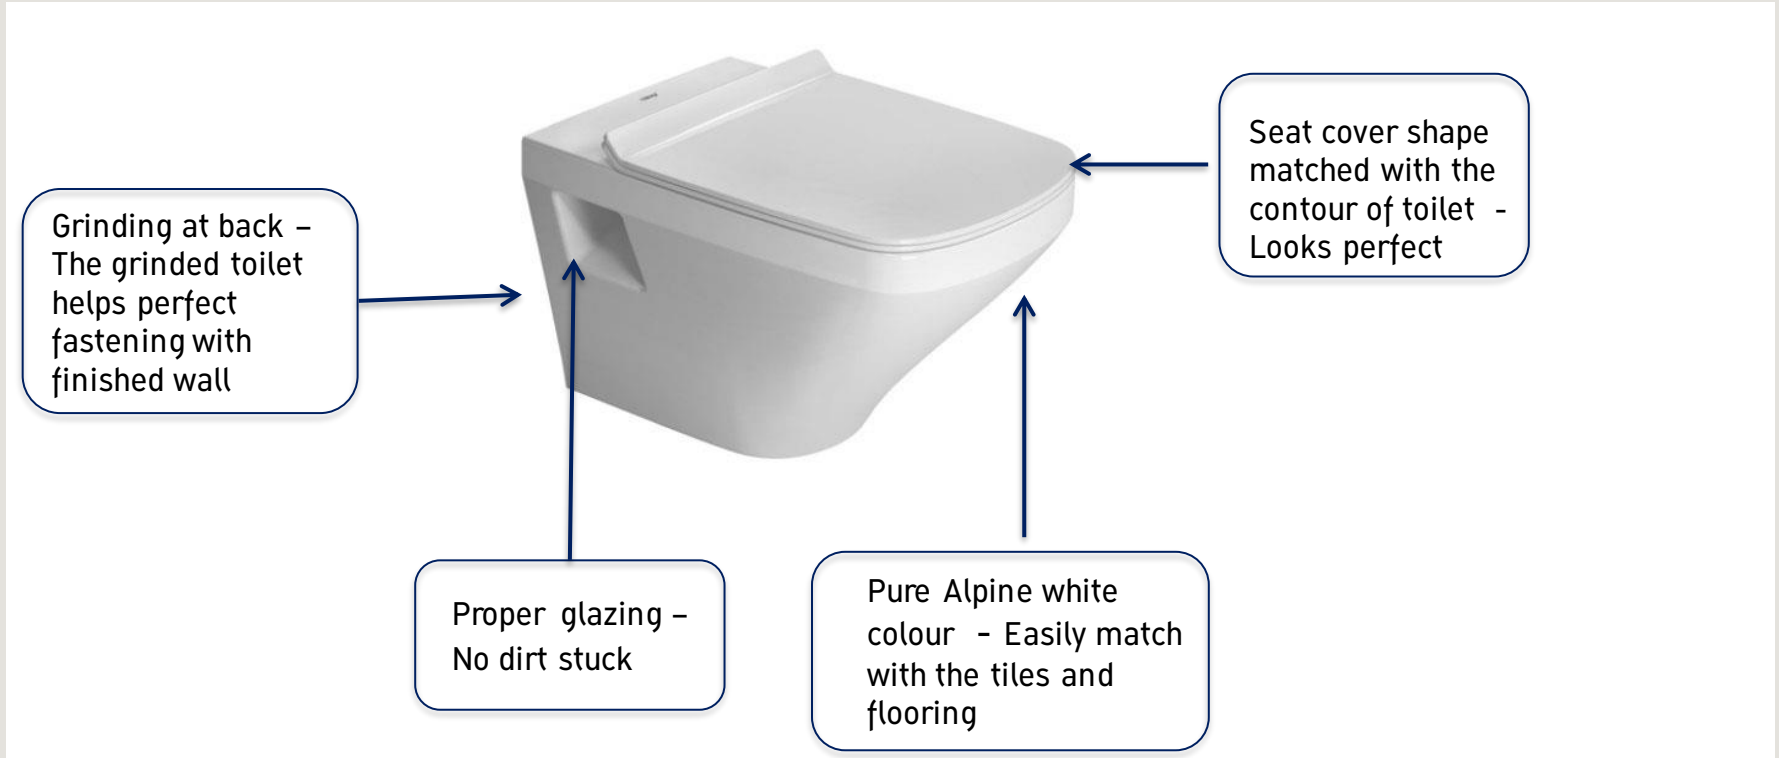

Load test – As per EN 997 (Test certificates available)

Toilet features : Aesthetic

Toilet features : Functional

Box rim holes - Perfectly crafted - Water comes with pressure, Clean bowl

Curve given for flushing with 4.5 litres of water