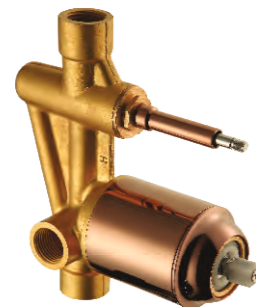

Cat. No.: F410001RGD
Pillar Cock
₹4,550/-

Cat. No.: F410004RGD
Bib Cock With Wall Flange
₹4,550/-

Cat. No.: F410006RGD
Angular Stop Cock With Wall Flange
₹2,900/-

Cat. No.: F850004RGD
Bottle Trap 32mm
₹2,990/-

Cat. No.: F520010RGD
Bath Tub Spout With Tip-Ton
₹5,300/-