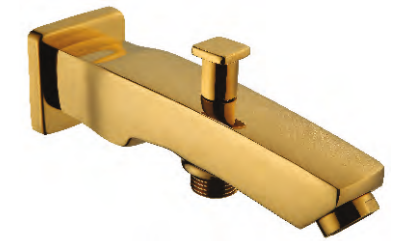

Cat. No.: F520010PGD
Bath Tub Spout With Tip-Ton
₹4,800/-