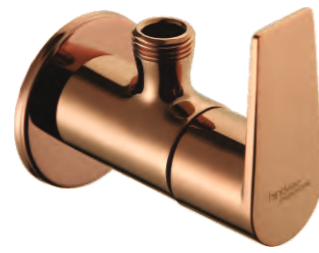

Cat. No.: F850091RGD
Divertor Hi-Flow Body With PVD Sleeve
₹4,800/-

Cat. No.: F360006RGD
Angular Stop Cock With Wall Flange
₹2,400/-