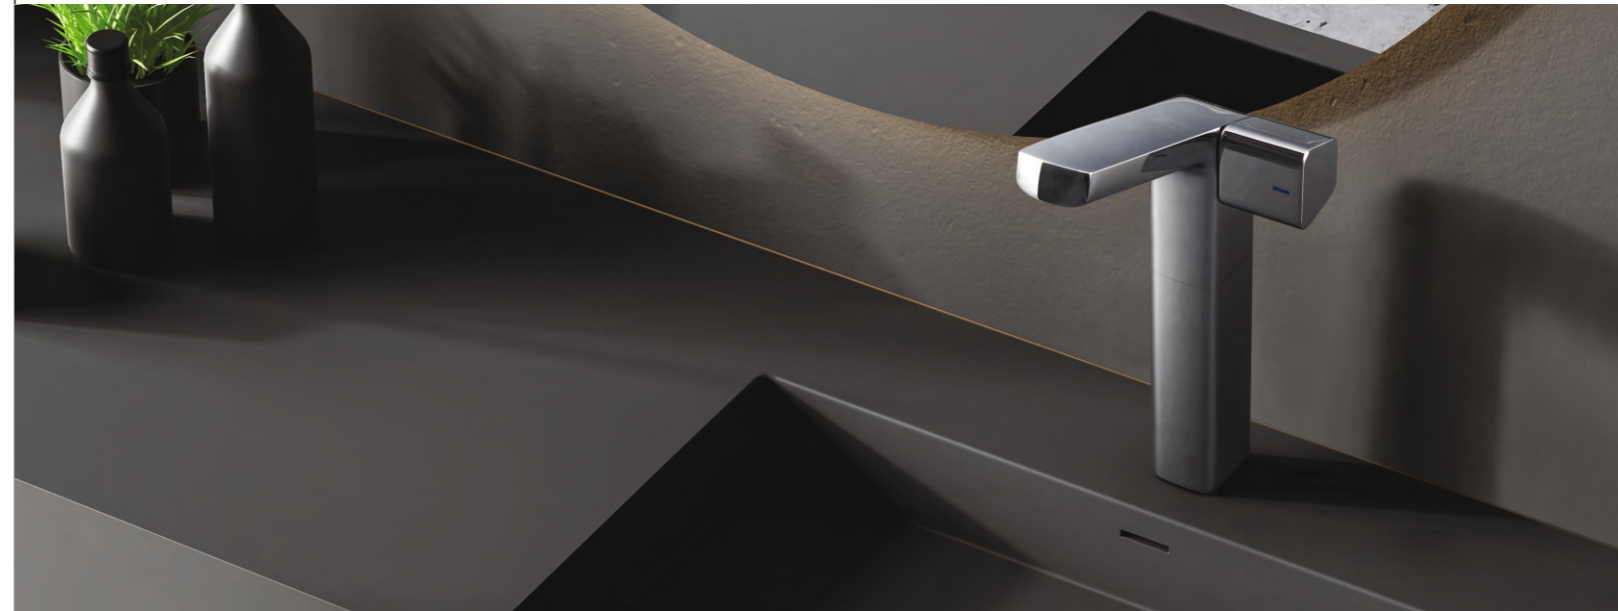

Cat. No.: F520004
Bib Cock
₹2,050/-

Cat. No.: F520005
Bib Cock 2 in 1
₹2,550/-

Cat. No.: F520006
Angular Stop Cock
₹1,450/-

Cat. No.: F530001
Pillar Cock
₹2,400/-