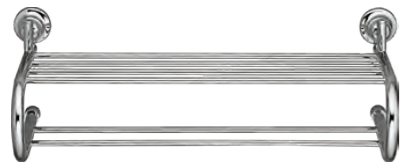

Cat. No.: F890005
Soap Dish (Brass)
₹1,380/-

Cat. No.: F890004
Towel Ring
₹1,485/-

Cat. No.: F890011
Towel Bar
₹1,540/-

Cat. No.: F890002
Soap Holder (Brass)
₹1,590/-

Cat. No.: F890009
Glass Shelf
₹1,750/-

Cat. No.: F890010
Double Towel Bar (Hollow)
₹2,200/-

Cat. No.: F890012
Towel Shelf
₹3,445/-

NEO CLASSIC COLLECTION

Cat. No.: F880004
Robe Hook
₹610/-

Cat. No.: F880011
Soap Dish (Brass)
₹930/-

Cat. No.: F880001
Tumbler Holder (Brass)
₹930/-