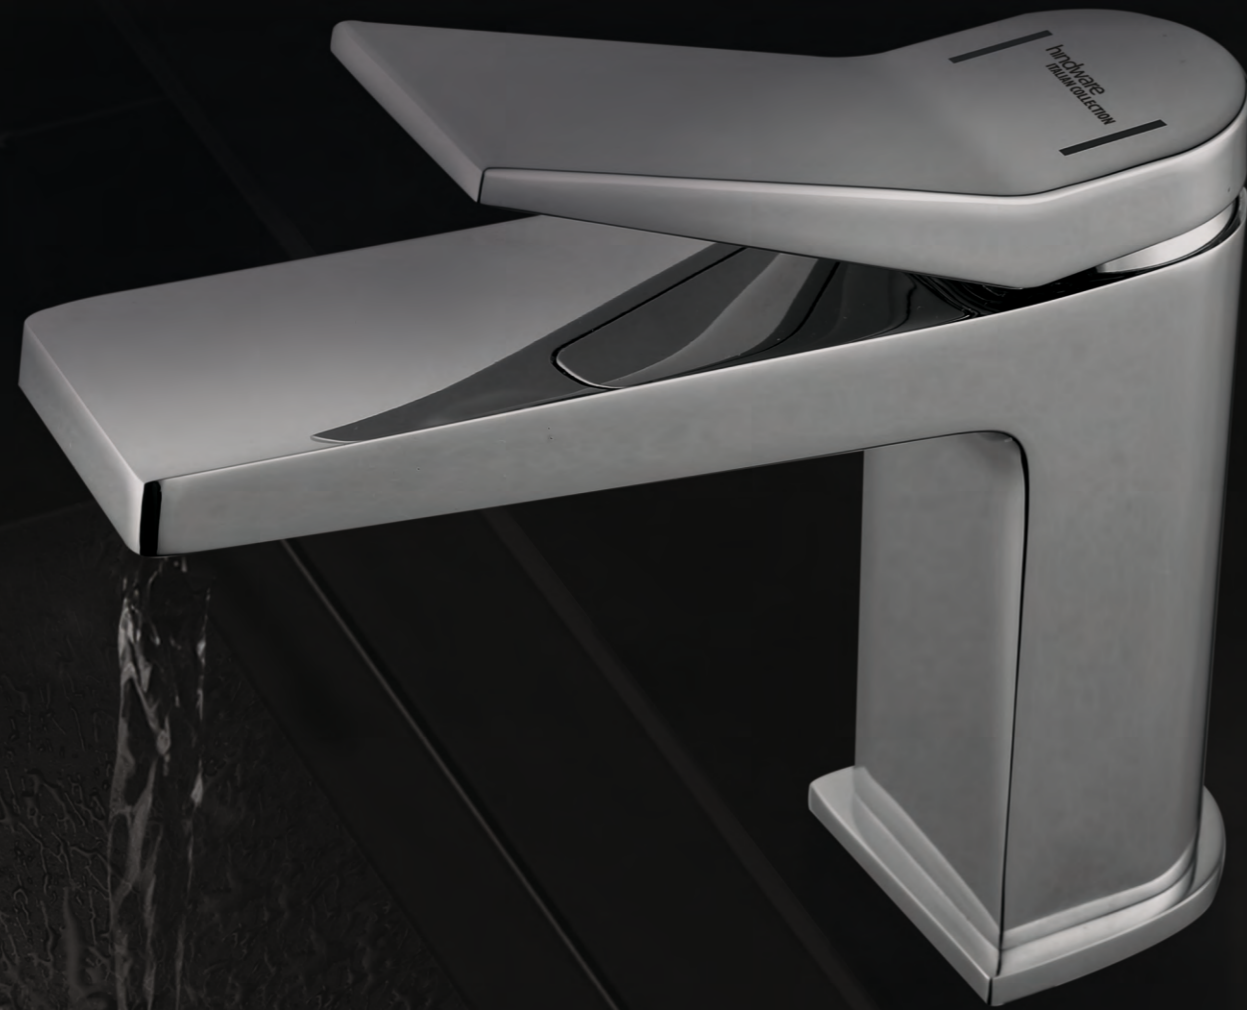

- Flexible Spout
 - Highly Durable
 - Food Grade Material
 - Eco Friendly
 - Anti-Rust
- ₹2,990/-

THE GEOMETRIC COLLECTION

Dominated by its clean lines and contours the Geometric Collection is shaped to keep it sleek. Preferred by architects for its bold and neat look