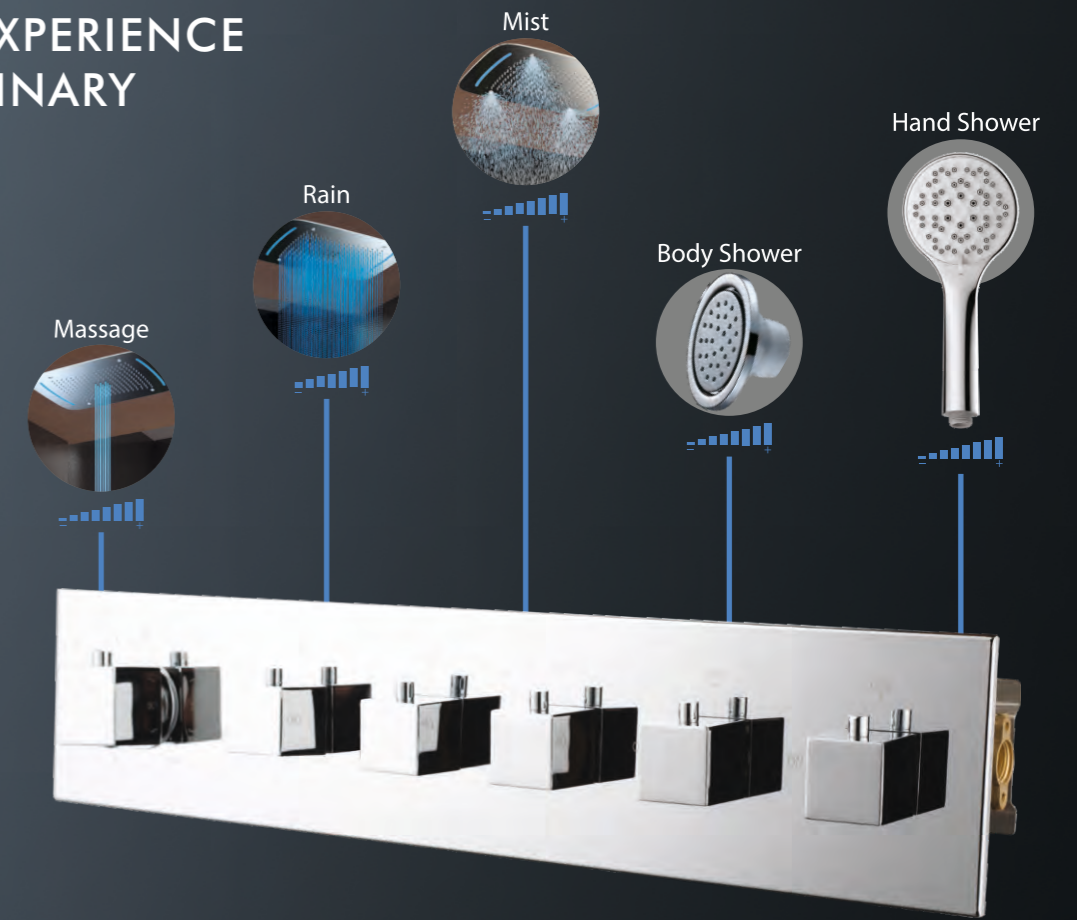

THERMOSTATS & SHOWERS

Invented to make your settings strikingly beautiful and advanced. And to let you set your own desires while you reinvent excitement through Hindware's brilliance.

THERMOSTATS | DIVERTORS | SHOWERS

MAKE YOUR SHOWER EXPERIENCE EXTRAORDINARY

Cat. No.: F860014
Thermostatic Valve
5 Way Volume Control
₹39,990/-