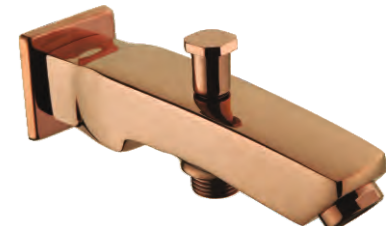

Cat. No.: F520010RGD
Bath Tub Spout With Tip-Ton
₹5,300/-