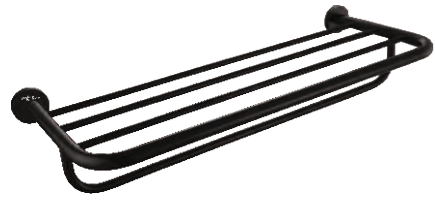

Cat. No.: F360019GRT
Bath & Shower Mixer With
Provision of Overhead Shower
₹23,300/-

Cat. No.: F360001GRT
Pillar Cock
₹4,990/-

Cat. No.: F360002GRT
Pillar Cock Tall
₹7,400/-

Cat. No.: F850004GRT
Bottle Trap 32mm
₹3,200/-