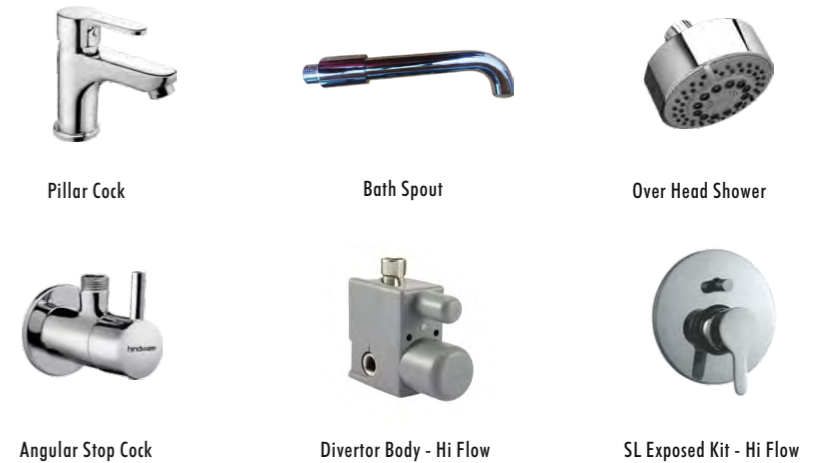

Description	Quantity
Pillar Cock	1
Bath Spout	1
120mm Round Head Shower (SF) with Shower Arm	1
Div Body HF Cone B&S (w/o Knob) ECO Forged	1
Angular Stop Cock w/o WF (Spl Duo)	3
Exposed Kit Diverter - High Flow	1

Cat. No.: F430005
Combo Set 3 Way with Single Lever Basin Mixer
₹13,130/-