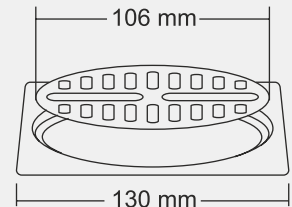

ELINA Big

Overall Size
∅155 mm (6Inch)

MRP (₹)
Glossy - ₹ 455/-
Satin - ₹ 485/-

ELINA Small

Overall Size
∅130 mm (5Inch)

MRP (₹)
Glossy - ₹ 400/-
Satin - ₹ 440/-

ELVIN Big

Overall Size
155 X 155 mm (6x6 Inch)

MRP (₹)
Glossy - ₹ 530/-
Satin - ₹ 560/-

ELVIN Small

Overall Size
130 x 130 mm (5x5 Inch)

MRP (₹)
Glossy - ₹ 460/-
Satin - ₹ 490/-

ELIA Big

Overall Size
∅155 mm (6 Inch)

MRP (₹)
Glossy - ₹ 455/-
Satin - ₹ 485/-

ELIA Small

Overall Size
∅130 mm (5 Inch)

MRP (₹)
Glossy - ₹ 400/-
Satin - ₹ 440/-