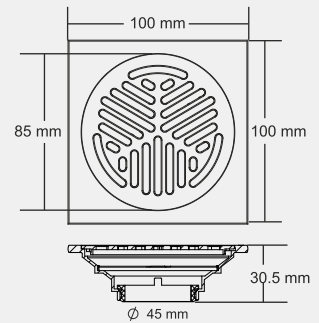

LEWIS

New Model

Overall Size

140 x 140 mm (5.5 x 5.5 inch)

MRP (₹) 5990 /-

Material : Brass Nickel Plated

LILY

New Model

Overall Size

100 x 100 mm (4 x 4 inch)

MRP (₹) 2990 /-

Material : Brass Nickel Plated

LENON

New Model

Overall Size

100 x 100 mm (4 x 4 inch)

MRP (₹) 3190 /-

Material : Brass
Color : Gun - Grey

LARRY

New Model

Tile Insert 12 mm Tray

Overall Size

Ø 100 (4 inch)

MRP (₹) 3875 /-

Material : Brass Nickel Plated