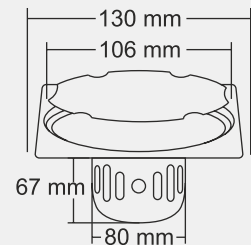

BARON Big

Overall Size
ø155 mm (6 Inch)

MRP (₹)
Glossy - ₹ 940/-
Satin - ₹ 1030/-

BARON Small

Overall Size
ø130 mm (5 Inch)

MRP (₹)
Glossy - ₹ 835/-
Satin - ₹ 920/-

BENITO Big

Overall Size
155 X 155 mm (6x6 Inch)

MRP (₹)
Glossy - ₹ 1050/-
Satin - ₹ 1135/-

BENITO Small

Overall Size
130 x 130 mm (5x5 Inch)

MRP (₹)
Glossy - ₹ 920/-
Satin - ₹ 1000/-

CORNEL Big

Overall Size
155 X 155 mm (6x6 Inch)

MRP (₹)
Glossy - ₹ 1180/-
Satin - ₹ 1265/-

CORNEL Small

Overall Size
130 X 130 mm (5x5 Inch)

MRP (₹)
Glossy - ₹ 1050/-
Satin - ₹ 1135/-