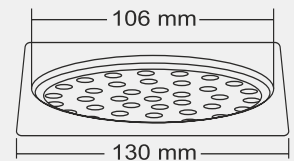

IVANA Small

Overall Size
130 x 130 mm (5x5 Inch)

MRP (₹)
Glossy - ₹ 265/-
Satin - ₹ 295/-