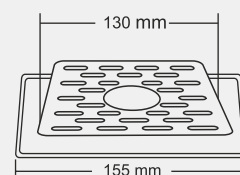

SMALL

Overall Size
130 x 130 mm
(5x5 Inch)

MRP (₹)
Glossy - ₹ 540/-
Satin - ₹ 575/-

Thickness - Frame : 1 mm | Grating : 1.5mm