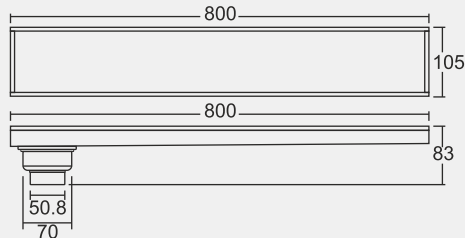

BIG

Overall Size

800 x 105 x 83 mm

(31.50 x 4 x 3.27 Inch)

MRP (₹) Glossy - ₹ 11550/-

BIG

Overall Size

800 x 105 x 83 mm