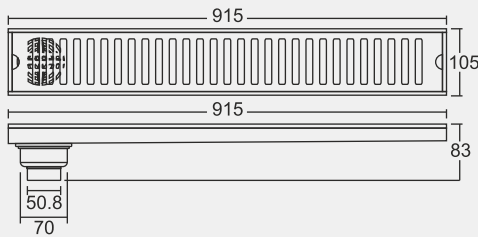

LARGE

Overall Size   MRP (₹)
915 x 105 x 83 mm   Glossy - ₹ 9935/-
(36 x 4 x 3.27 Inch)