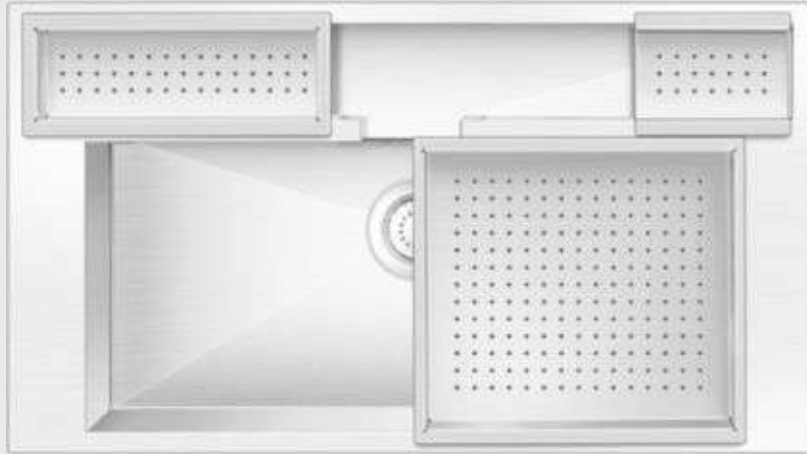

*** With sliding drainboard.**

Sliding Drain Board slides back and forth as per requirements, thus adding to the utility of the sink.

Model Name	Overall size	Bowl size	M.R.P. (₹)		
			Glossy	Satin	Anti-scratch
<p>Eureka NG</p> <p>New Improved Shape & Bigger Bowl</p> 	<p>Jumbo 860 mm x 530 mm 34 inch x 20¾ inch</p> <p>Large 815 mm x 510 mm 32 inch x 20 inch</p>	<p>610 x 457 x 255 mm 24 x 18 x 10 inch</p> <p>560 x 410 x 225 mm 22 x 16 x 9 inch</p>	<p>17850/-</p> <p>16945/-</p>	<p>18250/-</p> <p>17345/-</p>	<p>26780/-</p> <p>25430/-</p>
<p>Eureka Delux Big NG</p> 	<p>800 mm x 500 mm 31½ inch x 20 inch</p>	<p>725 x 424 x 220 mm 28½ x 16¾ x 8¾ inch</p>	<p>20785/-</p>	<p>21185/-</p>	<p>NA</p>
<p>Eureka Delux Small NG</p> 	<p>625 mm x 445 mm 24½ inch x 17½ inch</p>	<p>545 x 365 x 200 mm 21½ x 14¼ x 8 inch</p>	<p>12455/-</p>	<p>12855/-</p>	<p>NA</p>
<p>Wonder Corner NG</p> 	<p>915 mm x 510 mm 36 inch x 20 inch</p>	<p>410 x 410 x 230 mm 16 x 16 x 9 inch</p>	<p>29290/-</p>	<p>29690/-</p>	<p>NA</p>
<p>Trion Plain NG</p> 	<p>510 mm x 510 mm 20 inch x 20 inch</p>	<p>410 x 410 x 200 mm 16 x 16 x 8 inch</p>	<p>10030/-</p>	<p>10230/-</p>	<p>NA</p>
<p>Rois Round Sink NG</p> 	<p>Ø 445 mm Ø 17.5 inch</p>	<p>Ø 380 mm x 185 mm Ø 15 inch x 7¼ inch</p>	<p>6240/-</p>	<p>6440/-</p>	<p>NA</p>
<p>Round Sink Lid NG</p> 	<p>Ø 445 mm Ø 17.5 inch (For Rois model)</p>	<p>Ø 380 mm Ø 15 inch</p>	<p>3120/-</p>	<p>3320/-</p>	<p>NA</p>

7
Models

7
Sizes

THE STUNNING
EXPPELL
SINK RANGE

Revolutionise Your Space with Accessories

Utterly smart, utterly sleek, utterly futuristic. Presenting the Expell Range to carve out new profiles in kitchen sinks. Simply an art piece combined with trendy geometric shape, rugged, heavy-duty performances in hairline satin finish. Each bowl with single-line sharp bend and angularity for the right slope. Expell captures it with elegance and functionality.