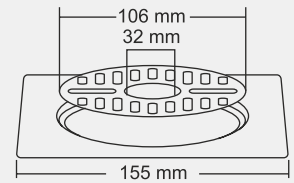

ERICA Big

Overall Size
155 X 155 mm (6x6 Inch)

MRP (₹)
Glossy - ₹ 530/-
Satin - ₹ 560/-

ERICA Small

Overall Size
130 x 130 mm (5x5 Inch)

MRP (₹)
Glossy - ₹ 460/-
Satin - ₹ 490/-

JAYCE Big

Overall Size
∅155 mm (6 Inch)

MRP (₹)
Glossy - ₹ 395/-
Satin - ₹ 425/-

JAYCE Small

Overall Size
∅130 mm (5 Inch)

MRP (₹)
Glossy - ₹ 335/-
Satin - ₹ 370/-

JERRY Big

Overall Size
155 X 155 mm (6x6 Inch)

MRP (₹)
Glossy - ₹ 455/-
Satin - ₹ 485/-

JERRY Small

Overall Size
130 x 130 mm (5x5 Inch)

MRP (₹)
Glossy - ₹ 385/-
Satin - ₹ 415/-