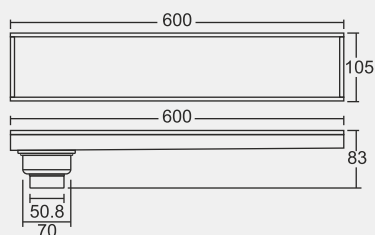

BIG

Overall Size

800 x 105 x 83 mm

(31.50 x 4 x 3.27 Inch)

MRP (₹) Glossy - ₹ 11550/-

BIG

Overall Size

800 x 105 x 83 mm

(31.50 x 4 x 3.27 Inch)

MRP (₹) Glossy - ₹ 11550/-

SMALL

Overall Size

600 x 105 x 83 mm

(23.62 x 4 x 3.27 Inch)

MRP (₹) 9610/-

SMALL