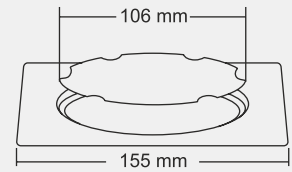

CALVIN Big

Overall Size
155 X 155 mm (6x6 Inch)

MRP (₹)
Glossy - ₹ 580/-
Satin - ₹ 610/-

CALVIN Small

Overall Size
130 x 130 mm (5x5 Inch)

MRP (₹)
Glossy - ₹ 485/-
Satin - ₹ 520/-

CALVIN Mini

Overall Size
102 x 102 mm (4x4 Inch)

MRP (₹)
Glossy - ₹ 295/-
Satin - ₹ 330/-

CLARA Big

Overall Size
155 X 155 mm (6x6 Inch)

MRP (₹)
Glossy - ₹ 580/-
Satin - ₹ 610/-

CLARA Small

Overall Size
130 x 130 mm (5x5 Inch)

MRP (₹)
Glossy - ₹ 485/-
Satin - ₹ 520/-