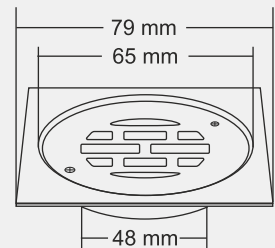

ARLO

Overall Size
100 x 100 mm (4x 4inch) 2 pcs

MRP (₹) Thickness
Glossy - ₹ 590/- Grating : 1mm
Satin - ₹ 630/- Frame : 2 mm

ALDON

Overall Size
79 x 79 mm (3x3 inch) 2 pcs

MRP (₹) Thickness
Glossy - ₹ 490/- Grating : 1mm
Satin - ₹ 530/- Frame : 2 mm

LARK

Overall Size
109.5 x 75 x 65 mm
(4.31 x 2.95 x 2.56 inch)

MRP (₹) Thickness
4800/- Grating : 1mm
Frame : 1.2 mm

LEROY

Tile Insert 12 mm Tray

Material : Brass Chrome Plated

BIG

Overall Size
150 x 150 mm
(6 x 6 Inch)