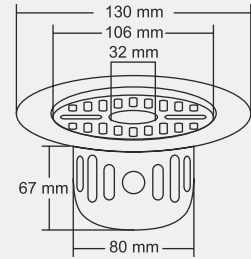

BARON Big

Overall Size
ø155 mm (6 Inch)

MRP (₹)
Glossy - ₹ 940/-
Satin - ₹ 1030/-

BARON Small

Overall Size
ø130 mm (5 Inch)

MRP (₹)
Glossy - ₹ 835/-
Satin - ₹ 920/-

BENITO Big

Overall Size
155 X 155 mm (6x6 Inch)

MRP (₹)
Glossy - ₹ 1050/-
Satin - ₹ 1135/-

BENITO Small

Overall Size
130 x 130 mm (5x5 Inch)

MRP (₹)
Glossy - ₹ 920/-
Satin - ₹ 1000/-

CORNEL Big

Overall Size
155 X 155 mm (6x6 Inch)

MRP (₹)
Glossy - ₹ 1180/-
Satin - ₹ 1265/-

CORNEL Small

Overall Size
130 X 130 mm (5x5 Inch)

MRP (₹)
Glossy - ₹ 1050/-
Satin - ₹ 1135/-