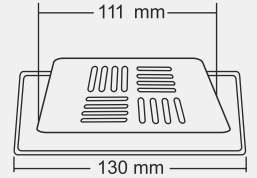

KIARA

BIG

Overall Size
155 X 155 mm
(6x6 Inch)

MRP (₹)
Glossy - ₹ 635/-
Satin - ₹ 670/-

SMALL

Overall Size
130 x 130 mm
(5x5 Inch)

MRP (₹)
Glossy - ₹ 540/-
Satin - ₹ 575/-

Thickness - Frame : 1 mm | Grating : 1.5mm