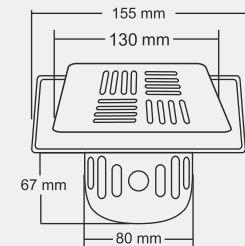

MRP (₹)
Glossy - ₹ 1050/-
Satin - ₹ 1135/-

KEVIN Big New Model

Overall Size
155 X 155 mm (6x6 inch)

MRP (₹)
Glossy - ₹ 1060/-
Satin - ₹ 1120/-

Thickness - Frame : 1 mm | Grating : 1.5mm

KEVIN Small

Overall Size
130 X 130 mm (5x5 inch)