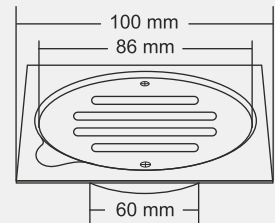

ARLO

Overall Size
100 x 100 mm (4x 4inch) 2 pcs

MRP (₹) Thickness
Glossy - ₹ 590/- Grating : 1mm
Satin - ₹ 630/- Frame : 2 mm