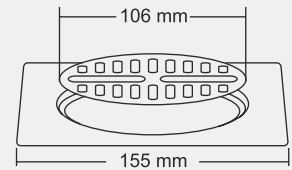

Design Reg.

ELVIN Big

Overall Size
155 X 155 mm (6x6 Inch)

MRP (₹)
Glossy - ₹ 530/-
Satin - ₹ 560/-

Design Reg.

ELVIN Small

Overall Size
130 x 130 mm (5x5 Inch)

MRP (₹)
Glossy - ₹ 460/-
Satin - ₹ 490/-