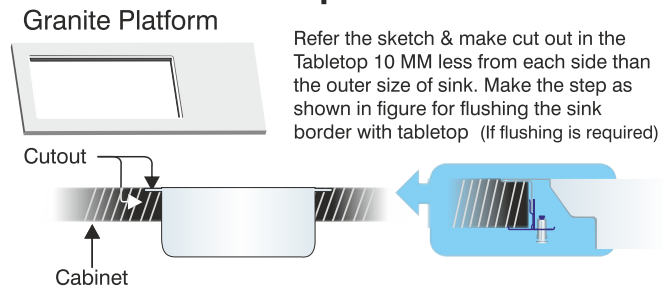

Set On

These sinks have border thickness of 18 mm. It is ideal if installed flush with granite.

Inset

Inset type sinks have borders lined with clips ideal for modular kitchens !

Plain

Plain type sinks have flat borders for correct sandwiching between the platform top and Granite slabs.

Inset Sink Fitting Instructions

Step - 1

Place the sink in upside down position. Then attach clips into rectangular slots of the rim along the border, as shown in the sketch.

Step - 2

Step - 3

Step - 4

Turn the bracket of the clip 90 degrees so that the teeth of clips are under the tabletop. First tighten the center clips of each roil and then move to the outside clips. All clips must be tightened evenly. Do not over tighten the clips as damage can occur.