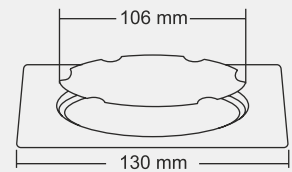

Design Regd.

CALVIN Small

Overall Size
130 x 130 mm (5x5 Inch)

MRP (₹)
Glossy - ₹ 485/-
Satin - ₹ 520/-

Design Regd.

CALVIN Mini

Overall Size
102 x 102 mm (4x4 Inch)

MRP (₹)
Glossy - ₹ 295/-
Satin - ₹ 330/-