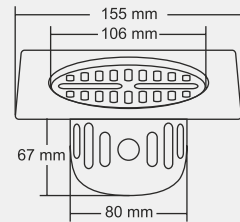

Overall Size
∅ 130 mm (5 Inch)

MRP (₹)
Glossy - ₹ 835/-
Satin - ₹ 920/-

Design Reg. Pending

ALENA Big

Overall Size
155 X 155 mm (6x6 Inch)

MRP (₹)
Glossy - ₹ 1050/-
Satin - ₹ 1135/-

Design Reg.

ALENA Small