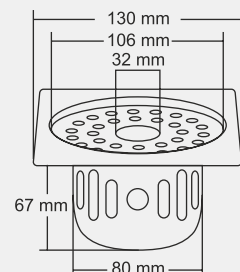

ALENA Big

Overall Size
155 X 155 mm (6x6 Inch)

MRP (₹)
Glossy - ₹ 1050/-
Satin - ₹ 1135/-

ALENA Small

Overall Size
130 x 130 mm (5x5 Inch)

MRP (₹)
Glossy - ₹ 920/-
Satin - ₹ 1000/-

BELLA Big

Overall Size
ø155 mm (6 Inch)

MRP (₹)
Glossy - ₹ 810/-
Satin - ₹ 900/-

BELLA Small

Overall Size
ø130 mm (5 Inch)

MRP (₹)
Glossy - ₹ 690/-
Satin - ₹ 780/-

BENTO Big

Overall Size
155 X 155 mm (6x6 Inch)

MRP (₹)
Glossy - ₹ 875/-
Satin - ₹ 965/-

BENTO Small

Overall Size
130 x 130 mm (5x5 Inch)

MRP (₹)
Glossy - ₹ 785/-
Satin - ₹ 870/-