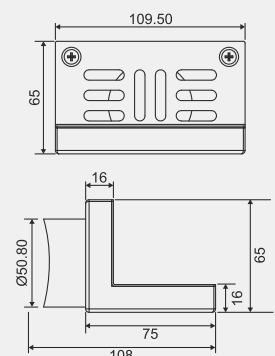

LARK

Overall Size
109.5 x 75 x 65 mm
(4.31 x 2.95 x 2.56 inch)

MRP (₹) Thickness
4800/- Grating : 1mm
Frame : 1.2 mm

LEROY

Tile Insert 12 mm Tray

Material : Brass Chrome Plated

BIG

Overall Size
150 x 150 mm
(6 x 6 Inch)