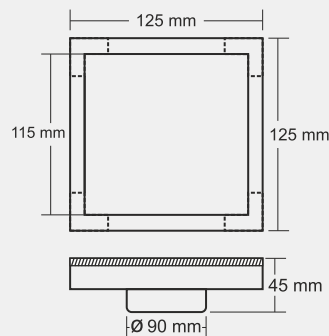

SMALL

Overall Size
125 x 125 mm
(5 x 5 Inch)

Satin MRP (₹) 3290/-