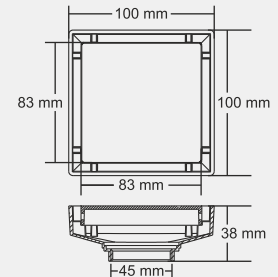

LARK

Overall Size
109.5 x 75 x 65 mm
(4.31 x 2.95 x 2.56 inch)

MRP (₹) Thickness
4800/- Grating : 1mm
Frame : 1.2 mm

LEROY

Tile Insert 12 mm Tray

Material : Brass Chrome Plated

BIG

Overall Size
150 x 150 mm
(6 x 6 Inch)

MRP (₹) 6860/-

SMALL

Overall Size
125 x 125 mm
(5 x 5 Inch)

MRP (₹) 4655/-

MINI

Overall Size
100 x 100 mm
(4 x 4 Inch)

MRP (₹) 3300/-

Big | Outflow : 33 liter / minute (± 2 liter)