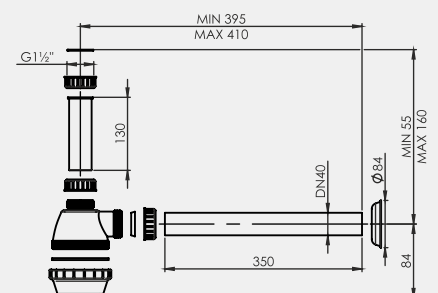

BOTTLE TRAP

Specially Designed for Kitchen Sink

MRP (₹) - 660/-