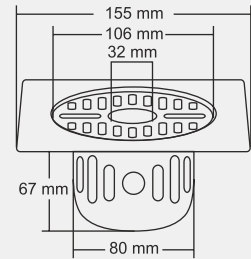

Overall Size
ø130 mm (5 Inch)

MRP (₹)
Glossy - ₹ 835/-
Satin - ₹ 920/-

Design Reg.

BENITO Big

Overall Size
155 X 155 mm (6x6 Inch)

MRP (₹)
Glossy - ₹ 1050/-
Satin - ₹ 1135/-

Design Reg.

BENITO Small