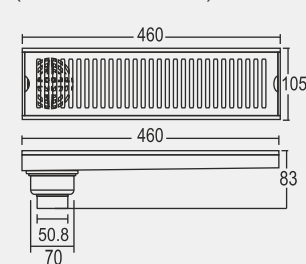

Large Center Drain

Small Center Drain

BIG

Overall Size MRP (₹)
800 x 105 x 83 mm Glossy - ₹ 8120/-
(31.50 x 4 x 3.27 Inch)

MINI

Overall Size MRP (₹)
460 x 105 x 83 mm Glossy - ₹ 6515/-
(18 x 4 x 3.27 Inch)