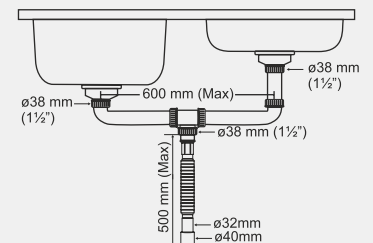

MRP (₹) - 560/-

Cut connector as required

PLUMBING CONNECTOR (For one & half bowl)

MRP (₹) - 580/-

Cut connector as required

CORRUGATED FLEXIBLE PIPES (For one bowl)

MRP (₹) - 115/-

(1.25 Inch)