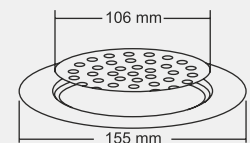

Design Regd.

KEON Big

Overall Size
∅155 mm (6 Inch)

MRP (₹)
Glossy - ₹ 395/-
Satin - ₹ 425/-

Design Reg. Pending

KEON Small

Overall Size
∅130 mm (5 Inch)

MRP (₹)
Glossy - ₹ 335/-
Satin - ₹ 370/-