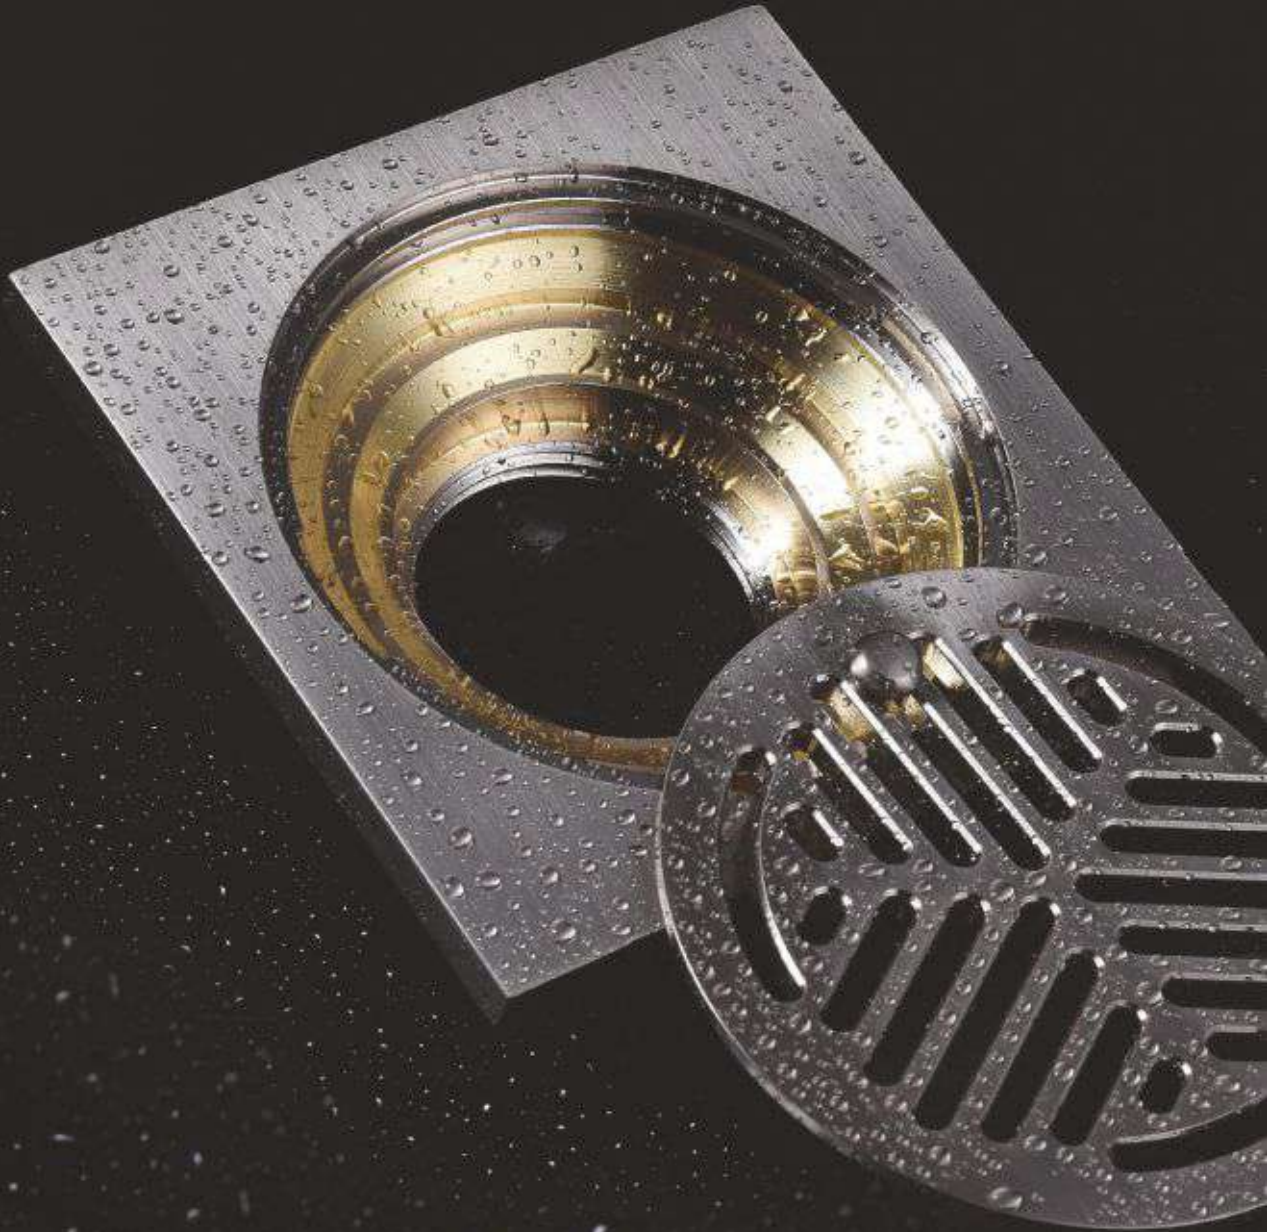

India's No. 1
NIRALI
NG
STAINLESS STEEL KITCHEN SINKS

CLANZO®

Designer

FLOOR DRAINS