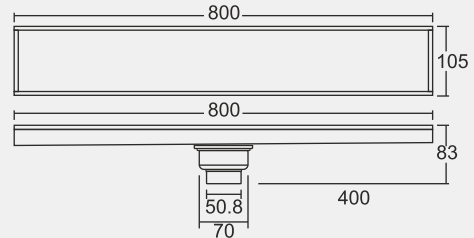

BIG

Overall Size

800 x 105 x 83 mm

(31.50 x 4 x 3.27 Inch)

MRP (₹) Glossy - ₹ 11550/-