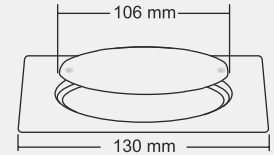

Thickness - Frame : 1 mm | Grating : 1.5mm

ALDO Big

Overall Size
155 X 155 mm (6x6 inch)

MRP (₹)
Glossy - ₹ 750/-
Satin - ₹ 780/-

ALDO Small

Overall Size
130 X 130 mm (5x5 inch)

MRP (₹)
Glossy - ₹ 650/-
Satin - ₹ 680/-