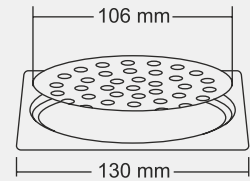

KROME Big

Overall Size
155 X 155 mm (6x6 Inch)

MRP (₹)
Glossy - ₹ 455/-
Satin - ₹ 485/-

KROME Small

Overall Size
130 mm x 130 mm (5x5 Inch)

MRP (₹)
Glossy - ₹ 385/-
Satin - ₹ 415/-

KROME Mini

Overall Size
102 X 102 mm (4x4 Inch)

MRP (₹)
Glossy - ₹ 230/-
Satin - ₹ 265/-

KROME Junior

Overall Size
75 x 75 mm (3x3 Inch)

MRP (₹)
Glossy - ₹ 210/-
Satin - ₹ 245/-

KEON Big

Overall Size
∅155 mm (6 Inch)

MRP (₹)
Glossy - ₹ 395/-
Satin - ₹ 425/-

KEON Small

Overall Size
∅130 mm (5 Inch)

MRP (₹)
Glossy - ₹ 335/-
Satin - ₹ 370/-