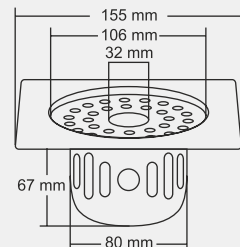

Overall Size
ø130 mm (5 Inch)

MRP (₹)
Glossy - ₹ 690/-
Satin - ₹ 780/-

Design Reg.

BENTO Big

Overall Size
155 X 155 mm (6x6 Inch)

MRP (₹)
Glossy - ₹ 875/-
Satin - ₹ 965/-

Design Reg. Pending

BENTO Small