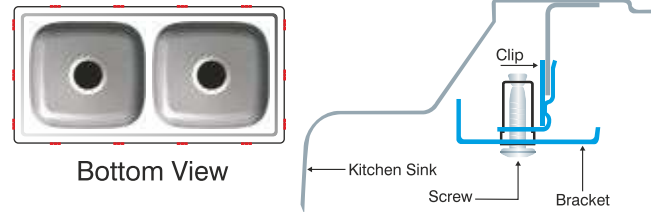

Set On

These sinks have border thickness of 18 mm. It is ideal if installed flush with granite.

Inset

Inset type sinks have borders lined with clips ideal for modular kitchens !

Plain

Plain type sinks have flat borders for correct sandwiching between the platform top and Granite slabs.

Inset Sink Fitting Instructions

Step - 1

Place the sink in upside down position. Then attach clips into rectangular slots of the rim along the border, as shown in the sketch.

Step - 2

Step - 3

Step - 4

Turn the bracket of the clip 90 degrees so that the teeth of clips are under the tabletop. First tighten the center clips of each roil and then move to the outside clips. All clips must be tightened evenly. Do not over tighten the clips as damage can occur.