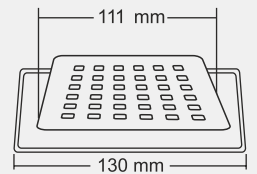

SMALL

Overall Size
130 x 130 mm
(5x5 Inch)

MRP (₹)
Glossy - ₹ 540/-
Satin - ₹ 575/-

Thickness - Frame : 1 mm | Grating : 1.5mm