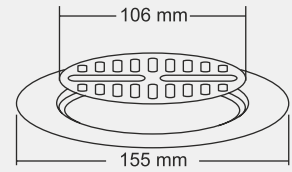

Design Regd.

ELINA Big

Overall Size
∅155 mm (6Inch)

MRP (₹)
Glossy - ₹ 455/-
Satin - ₹ 485/-

Design Reg.

ELINA Small

Overall Size
∅130 mm (5Inch)

MRP (₹)
Glossy - ₹ 400/-
Satin - ₹ 440/-