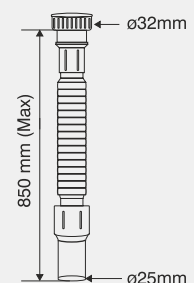

CORRUGATED FLEXIBLE PIPES (For one bowl)

MRP (₹) - 115/-

(1.25 Inch)