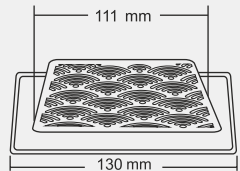

PEDRALI

BIG

Size : 6 x 6 inch
(155 x 155 mm)

MRP (₹)
Glossy - ₹ 1280/-
Satin - ₹ 1320/-

SMALL

Size : 5 x 5 inch
(130 x 130 mm)

MRP (₹)
Glossy - ₹ 1180/-
Satin - ₹ 1220/-

Thickness - Frame : 1 mm | Grating : 1.5mm

WINDSOR

BIG

Size : 6 x 6 inch
(155 x 155 mm)

MRP (₹)
Glossy - ₹ 1280/-
Satin - ₹ 1320/-

SMALL

Size : 5 x 5 inch
(130 x 130 mm)

MRP (₹)
Glossy - ₹ 1180/-
Satin - ₹ 1220/-

Thickness - Frame : 1 mm | Grating : 1.5mm

NOLITA

BIG

Size : 6 x 6 inch
(155 x 155 mm)

MRP (₹)
Glossy - ₹ 1280/-
Satin - ₹ 1320/-

SMALL

Size : 5 x 5 inch
(130 x 130 mm)

MRP (₹)
Glossy - ₹ 1180/-
Satin - ₹ 1220/-

Thickness - Frame : 1 mm | Grating : 1.5mm