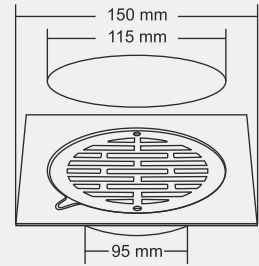

ALDEN

Overall Size
150 x 150 mm (6x 6inch) 3 pcs

MRP (₹) Thickness
Glossy - ₹ 1225/- Grating : 1mm
Satin - ₹ 1295/- Frame : 2 mm
Top Cover : 2 mm