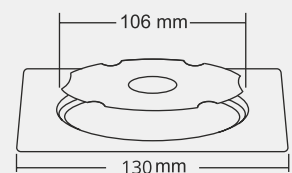

CALVIN Big

Overall Size
155 X 155 mm (6x6 Inch)

MRP (₹)
Glossy - ₹ 580/-
Satin - ₹ 610/-

CALVIN Small

Overall Size
130 x 130 mm (5x5 Inch)

MRP (₹)
Glossy - ₹ 485/-
Satin - ₹ 520/-

CALVIN Mini

Overall Size
102 x 102 mm (4x4 Inch)

MRP (₹)
Glossy - ₹ 295/-
Satin - ₹ 330/-

CLARA Big

Overall Size
155 X 155 mm (6x6 Inch)

MRP (₹)
Glossy - ₹ 580/-
Satin - ₹ 610/-

CLARA Small

Overall Size
130 x 130 mm (5x5 Inch)

MRP (₹)
Glossy - ₹ 485/-
Satin - ₹ 520/-