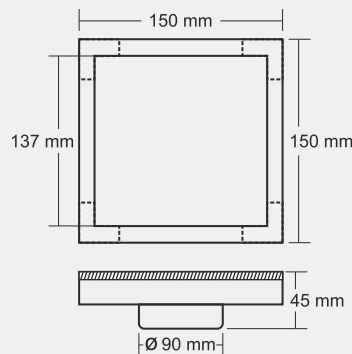

BIG

Overall Size
150 x 150 mm
(6 x 6 Inch)

Satin MRP (₹) 3790/-