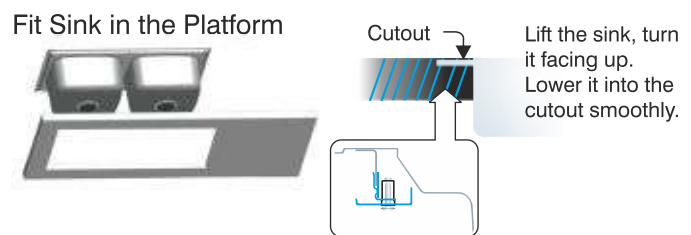

Inset Sink Fitting Instructions

Step - 1

Place the sink in upside down position. Then attach clips into rectangular slots of the rim along the border, as shown in the sketch.

Step - 2

Step - 3

Step - 4

Turn the bracket of the clip 90 degrees so that the teeth of clips are under the tabletop. First tighten the center clips of each roil and then move to the outside clips. All clips must be tightened evenly. Do not over tighten the clips as damage can occur.