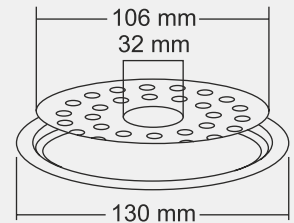

ERICA Big

Overall Size
155 X 155 mm (6x6 Inch)

MRP (₹)
Glossy - ₹ 530/-
Satin - ₹ 560/-

ERICA Small

Overall Size
130 x 130 mm (5x5 Inch)

MRP (₹)
Glossy - ₹ 460/-
Satin - ₹ 490/-

JAYCE Big

Overall Size
∅155 mm (6 Inch)

MRP (₹)
Glossy - ₹ 395/-
Satin - ₹ 425/-

JAYCE Small

Overall Size
∅130 mm (5 Inch)

MRP (₹)
Glossy - ₹ 335/-
Satin - ₹ 370/-

JERRY Big

Overall Size
155 X 155 mm (6x6 Inch)

MRP (₹)
Glossy - ₹ 455/-
Satin - ₹ 485/-

JERRY Small

Overall Size
130 x 130 mm (5x5 Inch)

MRP (₹)
Glossy - ₹ 385/-
Satin - ₹ 415/-