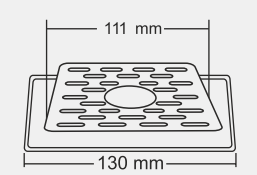

SMALL

Overall Size
130 x 130 mm
(5x5 Inch)

MRP (₹)
Glossy - ₹ 540/-
Satin - ₹ 575/-

Thickness - Frame : 1 mm | Grating : 1.5mm