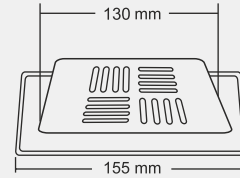

KIARA

BIG

Overall Size
155 X 155 mm
(6x6 Inch)

MRP (₹)
Glossy - ₹ 635/-
Satin - ₹ 670/-

SMALL

Overall Size
130 x 130 mm
(5x5 Inch)

MRP (₹)
Glossy - ₹ 540/-
Satin - ₹ 575/-

Thickness - Frame : 1 mm | Grating : 1.5mm