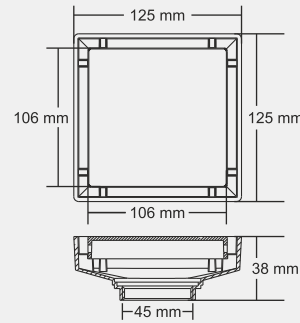

SMALL

Overall Size
125 x 125 mm
(5 x 5 Inch)

MRP (₹) 4655/-