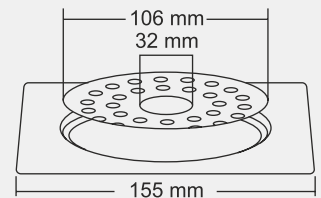

ERICA Big

Overall Size
155 X 155 mm (6x6 Inch)

MRP (₹)
Glossy - ₹ 530/-
Satin - ₹ 560/-

ERICA Small

Overall Size
130 x 130 mm (5x5 Inch)

MRP (₹)
Glossy - ₹ 460/-
Satin - ₹ 490/-

JAYCE Big

Overall Size
∅155 mm (6 Inch)

MRP (₹)
Glossy - ₹ 395/-
Satin - ₹ 425/-

JAYCE Small

Overall Size
∅130 mm (5 Inch)

MRP (₹)
Glossy - ₹ 335/-
Satin - ₹ 370/-

JERRY Big

Overall Size
155 X 155 mm (6x6 Inch)

MRP (₹)
Glossy - ₹ 455/-
Satin - ₹ 485/-

JERRY Small

Overall Size
130 x 130 mm (5x5 Inch)

MRP (₹)
Glossy - ₹ 385/-
Satin - ₹ 415/-