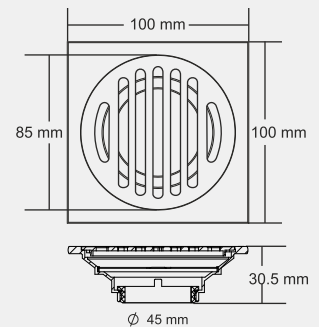

LEWIS

New Model

Overall Size

140 x 140 mm (5.5 x 5.5 inch)

MRP (₹) 5990 /-

Material : Brass Nickel Plated

LILY

New Model

Overall Size

100 x 100 mm (4 x 4 inch)

MRP (₹) 2990 /-

Material : Brass Nickel Plated

LENON

New Model

Overall Size

100 x 100 mm (4 x 4 inch)

MRP (₹) 3190 /-

Material : Brass
Color : Gun - Grey

LARRY

New Model

Tile Insert 12 mm Tray

Overall Size

Ø 100 (4 inch)

MRP (₹) 3875 /-

Material : Brass Nickel Plated