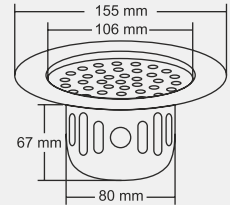

Comes with a steel panel that
can be used instead of the tile

AISI 304 (18/8) grade
stainless steel

ALEX Big

Overall Size
∅ 155 mm (6 Inch)

MRP (₹)
Glossy - ₹ 810/-
Satin - ₹ 900/-

Design Reg. Pending

ALEX Small