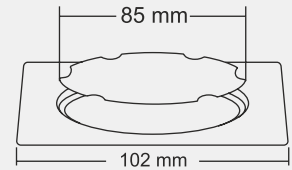

CALVIN Big

Overall Size
155 X 155 mm (6x6 Inch)

MRP (₹)
Glossy - ₹ 580/-
Satin - ₹ 610/-

CALVIN Small

Overall Size
130 x 130 mm (5x5 Inch)

MRP (₹)
Glossy - ₹ 485/-
Satin - ₹ 520/-

CALVIN Mini

Overall Size
102 x 102 mm (4x4 Inch)

MRP (₹)
Glossy - ₹ 295/-
Satin - ₹ 330/-

CLARA Big

Overall Size
155 X 155 mm (6x6 Inch)

MRP (₹)
Glossy - ₹ 580/-
Satin - ₹ 610/-

CLARA Small

Overall Size
130 x 130 mm (5x5 Inch)

MRP (₹)
Glossy - ₹ 485/-
Satin - ₹ 520/-