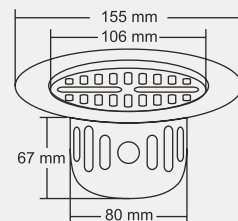

Overall Size
130 x 130 mm (5x5 Inch)

MRP (₹)
Glossy - ₹ 785/-
Satin - ₹ 870/-

Design Reg.

ASPEN Big

Overall Size
∅ 155 mm (6 Inch)

MRP (₹)
Glossy - ₹ 940/-
Satin - ₹ 1030/-

Design Reg. Pending

ASPEN Small