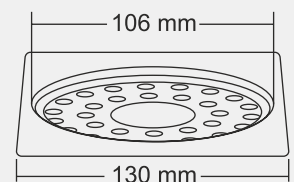

Overall Size
130 x 130 mm (5x5 Inch)

MRP (₹)
Glossy - ₹ 265/-
Satin - ₹ 295/-

ELISA Big

Overall Size
155 X 155 mm (6x6 Inch)

MRP (₹)
Glossy - ₹ 340/-
Satin - ₹ 380/-

ELISA Small

Overall Size
130 x 130 mm (5x5 Inch)

MRP (₹)
Glossy - ₹ 265/-
Satin - ₹ 295/-

IVY

Overall Size
ø130 mm (5 Inch)

MRP (₹)
Glossy - ₹ 250/-
Satin - ₹ 280/-

JOY

Overall Size
ø130 mm (5 Inch)

MRP (₹)
Glossy - ₹ 250/-
Satin - ₹ 280/-

PLUMBING CONNECTOR (For Two bowl)