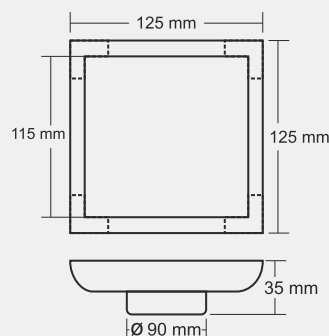

SMALL

Overall Size
125 x 125 mm
(5 x 5 Inch)

Satin MRP (₹) 2290/-