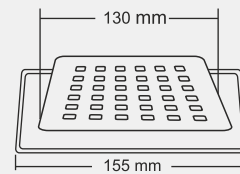

SMALL

Overall Size
130 x 130 mm
(5x5 Inch)

MRP (₹)
Glossy - ₹ 540/-
Satin - ₹ 575/-

Thickness - Frame : 1 mm | Grating : 1.5mm