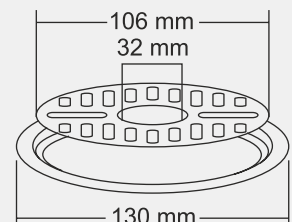

ELINA Big

Overall Size
∅155 mm (6Inch)

MRP (₹)
Glossy - ₹ 455/-
Satin - ₹ 485/-

ELINA Small

Overall Size
∅130 mm (5Inch)

MRP (₹)
Glossy - ₹ 400/-
Satin - ₹ 440/-

ELVIN Big

Overall Size
155 X 155 mm (6x6 Inch)

MRP (₹)
Glossy - ₹ 530/-
Satin - ₹ 560/-

ELVIN Small

Overall Size
130 x 130 mm (5x5 Inch)

MRP (₹)
Glossy - ₹ 460/-
Satin - ₹ 490/-

ELIA Big

Overall Size
∅155 mm (6 Inch)

MRP (₹)
Glossy - ₹ 455/-
Satin - ₹ 485/-

ELIA Small

Overall Size
∅130 mm (5 Inch)

MRP (₹)
Glossy - ₹ 400/-
Satin - ₹ 440/-