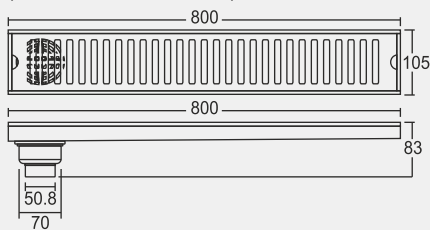

Large Center Drain

Small Center Drain

BIG

Overall Size MRP (₹)
800 x 105 x 83 mm Glossy - ₹ 8120/-
(31.50 x 4 x 3.27 Inch)

MINI

Overall Size MRP (₹)
460 x 105 x 83 mm Glossy - ₹ 6515/-
(18 x 4 x 3.27 Inch)