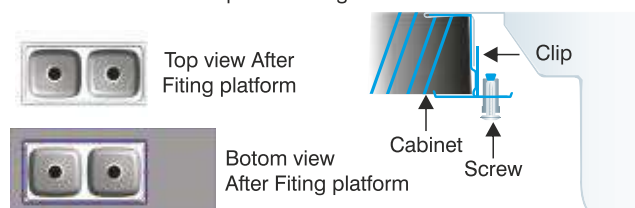

Inset Sink Fitting Instructions

Step - 1

Place the sink in upside down position. Then attach clips into rectangular slots of the rim along the border, as shown in the sketch.

Step - 2

Step - 3

Step - 4

Turn the bracket of the clip 90 degrees so that the teeth of clips are under the tabletop. First tighten the center clips of each roil and then move to the outside clips. All clips must be tightened evenly. Do not over tighten the clips as damage can occur.