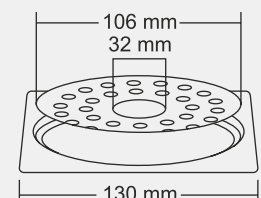

ERICA Big

Overall Size
155 X 155 mm (6x6 Inch)

MRP (₹)
Glossy - ₹ 530/-
Satin - ₹ 560/-

ERICA Small

Overall Size
130 x 130 mm (5x5 Inch)

MRP (₹)
Glossy - ₹ 460/-
Satin - ₹ 490/-

JAYCE Big

Overall Size
∅155 mm (6 Inch)

MRP (₹)
Glossy - ₹ 395/-
Satin - ₹ 425/-

JAYCE Small

Overall Size
∅130 mm (5 Inch)

MRP (₹)
Glossy - ₹ 335/-
Satin - ₹ 370/-

JERRY Big

Overall Size
155 X 155 mm (6x6 Inch)

MRP (₹)
Glossy - ₹ 455/-
Satin - ₹ 485/-

JERRY Small

Overall Size
130 x 130 mm (5x5 Inch)

MRP (₹)
Glossy - ₹ 385/-
Satin - ₹ 415/-