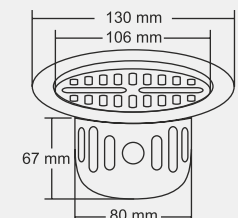

ALEX Big

Overall Size
∅ 155 mm (6 Inch)

MRP (₹)
Glossy - ₹ 810/-
Satin - ₹ 900/-

ALEX Small

Overall Size
∅ 130 mm (5 Inch)

MRP (₹)
Glossy - ₹ 690/-
Satin - ₹ 780/-

ARION Big

Overall Size
155 X 155 mm (6x6 Inch)

MRP (₹)
Glossy - ₹ 875/-
Satin - ₹ 965/-

ARION Small

Overall Size
130 x 130 mm (5x5 Inch)

MRP (₹)
Glossy - ₹ 785/-
Satin - ₹ 870/-

ASPEN Big

Overall Size
∅ 155 mm (6 Inch)

MRP (₹)
Glossy - ₹ 940/-
Satin - ₹ 1030/-

ASPEN Small

Overall Size
∅ 130 mm (5 Inch)

MRP (₹)
Glossy - ₹ 835/-
Satin - ₹ 920/-