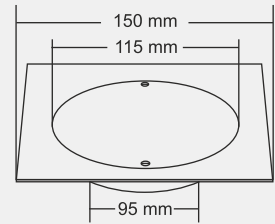

Thickness - Frame : 1 mm | Grating : 1.5mm

Design Reg.

NOLITA

BIG

Size : 6 x 6 inch
(155 x 155 mm)

MRP (₹)
Glossy - ₹ 1280/-
Satin - ₹ 1320/-

SMALL

Size : 5 x 5 inch
(130 x 130 mm)

ALISON

Overall Size
150 x 150 mm (6x 6inch) 2 pcs

MRP (₹) Thickness : 2 mm
Glossy - ₹ 1125/-
Satin - ₹ 1165/-

ALLYCO

Overall Size
150 x 150 mm (6x 6inch) 2 pcs

MRP (₹) Thickness
Glossy - ₹ 1090/- Grating : 1mm
Satin - ₹ 1130/- Frame : 2 mm