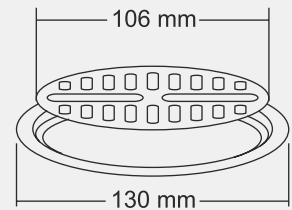

ELINA Big

Overall Size
∅155 mm (6Inch)

MRP (₹)
Glossy - ₹ 455/-
Satin - ₹ 485/-

ELINA Small

Overall Size
∅130 mm (5Inch)

MRP (₹)
Glossy - ₹ 400/-
Satin - ₹ 440/-

ELVIN Big

Overall Size
155 X 155 mm (6x6 Inch)

MRP (₹)
Glossy - ₹ 530/-
Satin - ₹ 560/-

ELVIN Small

Overall Size
130 x 130 mm (5x5 Inch)

MRP (₹)
Glossy - ₹ 460/-
Satin - ₹ 490/-

ELIA Big

Overall Size
∅155 mm (6 Inch)

MRP (₹)
Glossy - ₹ 455/-
Satin - ₹ 485/-

ELIA Small

Overall Size
∅130 mm (5 Inch)

MRP (₹)
Glossy - ₹ 400/-
Satin - ₹ 440/-