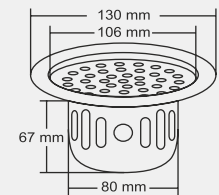

ALEX Big

Overall Size
∅ 155 mm (6 Inch)

MRP (₹)
Glossy - ₹ 810/-
Satin - ₹ 900/-

ALEX Small

Overall Size
∅ 130 mm (5 Inch)

MRP (₹)
Glossy - ₹ 690/-
Satin - ₹ 780/-

ARION Big

Overall Size
155 X 155 mm (6x6 Inch)

MRP (₹)
Glossy - ₹ 875/-
Satin - ₹ 965/-

ARION Small

Overall Size
130 x 130 mm (5x5 Inch)

MRP (₹)
Glossy - ₹ 785/-
Satin - ₹ 870/-

ASPEN Big

Overall Size
∅ 155 mm (6 Inch)

MRP (₹)
Glossy - ₹ 940/-
Satin - ₹ 1030/-

ASPEN Small

Overall Size
∅ 130 mm (5 Inch)

MRP (₹)
Glossy - ₹ 835/-
Satin - ₹ 920/-