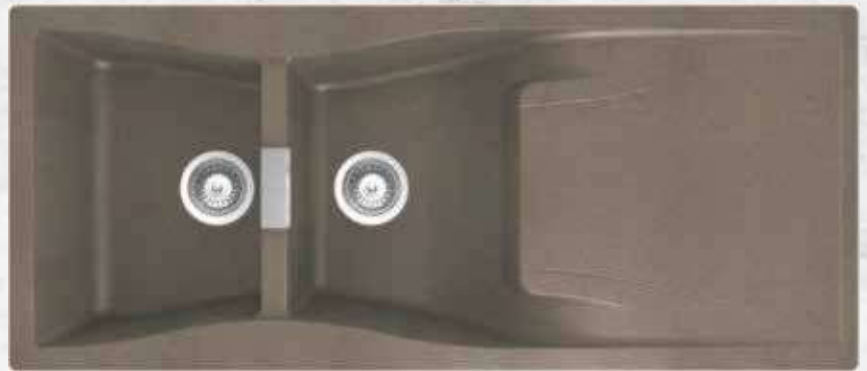

12
Models

12
Sizes

Quartz
Premium Range

Add colour to your kitchen

Features

- Made from granite, ultra-granite and quartz compound material
- Optimum hygiene protection (dirt simply runs off)
- Naturally anti-bacterial
- Robust and easy to clean