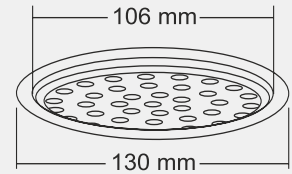

IVY

Overall Size
ø130 mm (5 Inch)

MRP (₹)
Glossy - ₹ 250/-
Satin - ₹ 280/-