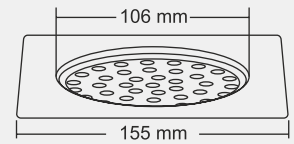

ALDO Mini

Overall Size
102 X 102 mm (4x4 inch)

MRP (₹)
Glossy - ₹ 570/-
Satin - ₹ 590/-

1 PIECE

IVANA Big

Overall Size
155 X 155 mm (6x6 Inch)

MRP (₹)
Glossy - ₹ 340/-
Satin - ₹ 380/-

IVANA Small