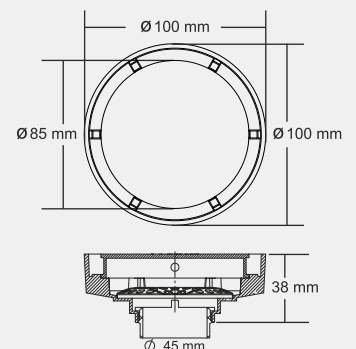

LARRY

New Model

Tile Insert 12 mm Tray

Overall Size

Ø 100 (4 inch)

MRP (₹) 3875 /-

Material : Brass Nickel Plated

Design Reg.

AVEEL

BIG
Size : 6 inch
(\varnothing 155 mm)

MRP (₹)
Glossy - ₹ 1450/-
Satin - ₹ 1540/-

Thickness - Frame : 1 mm | Grating : 1.5mm

SMALL
Size : 5 inch
(\varnothing 130 mm)

MRP (₹)
Glossy - ₹ 1350/-
Satin - ₹ 1440/-