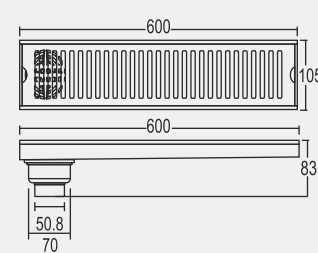

Available in Large & Small Size
Design Regd.

LARGE

Overall Size MRP (₹)
915 x 105 x 83 mm Glossy - ₹ 9935/-
(36 x 4 x 3.27 Inch)

SMALL

Overall Size MRP (₹)
600 x 105 x 83 mm Glossy - ₹ 6860/-
(23.63 x 4 x 3.27 Inch)