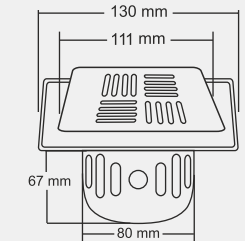

KEVIN Small

Overall Size
130 X 130 mm (5x5 inch)

MRP (₹)
Glossy - ₹ 900/-
Satin - ₹ 960/-

Thickness - Frame : 1 mm | Grating : 1.5mm