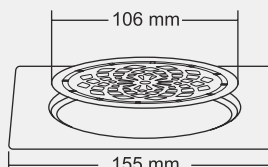

MRP (₹)
Glossy - ₹ 980/-
Satin - ₹ 1020/-

Thickness - Frame : 1 mm | Grating : 1.5mm

SMALL

Size : 5 inch
(Ø130 mm)

MRP (₹)
Glossy - ₹ 880/-
Satin - ₹ 920/-

Design Reg.

ELLIOT

BIG

Size : 6 x 6 inch
(155 x 155 mm)

MRP (₹)
Glossy - ₹ 980/-
Satin - ₹ 1020/-

Thickness - Frame : 1 mm | Grating : 1.5mm

SMALL

Size : 5 x 5 inch
(130 x 130 mm)

MRP (₹)
Glossy - ₹ 880/-
Satin - ₹ 920/-

Design Reg. Pending