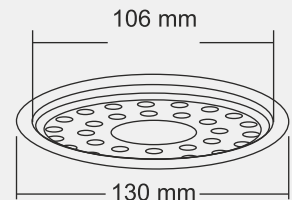

MRP (₹)
Glossy - ₹ 265/-
Satin - ₹ 295/-

IVY

Overall Size
ø130 mm (5 Inch)

MRP (₹)
Glossy - ₹ 250/-
Satin - ₹ 280/-

JOY

Overall Size
ø130 mm (5 Inch)

MRP (₹)
Glossy - ₹ 250/-
Satin - ₹ 280/-

PLUMBING CONNECTOR (For Two bowl)