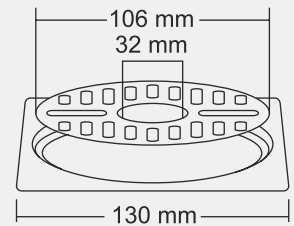

Design Regd.

JAYCE Big

Overall Size
∅155 mm (6 Inch)

MRP (₹)
Glossy - ₹ 395/-
Satin - ₹ 425/-

Design Reg. Pending

JAYCE Small

Overall Size
∅130 mm (5 Inch)

MRP (₹)
Glossy - ₹ 335/-
Satin - ₹ 370/-