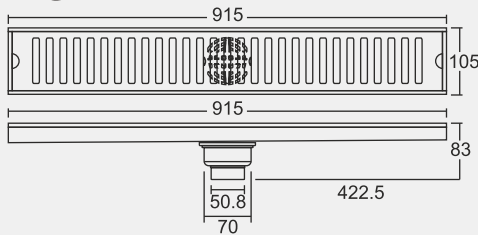

Large Center Drain