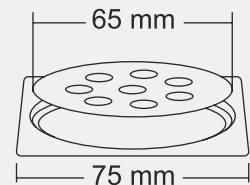

KROME Big

Overall Size
155 X 155 mm (6x6 Inch)

MRP (₹)
Glossy - ₹ 455/-
Satin - ₹ 485/-

KROME Small

Overall Size
130 mm x 130 mm (5x5 Inch)

MRP (₹)
Glossy - ₹ 385/-
Satin - ₹ 415/-

KROME Mini

Overall Size
102 X 102 mm (4x4 Inch)

MRP (₹)
Glossy - ₹ 230/-
Satin - ₹ 265/-

KROME Junior

Overall Size
75 x 75 mm (3x3 Inch)

MRP (₹)
Glossy - ₹ 210/-
Satin - ₹ 245/-

KEON Big

Overall Size
∅155 mm (6 Inch)

MRP (₹)
Glossy - ₹ 395/-
Satin - ₹ 425/-

KEON Small

Overall Size
∅130 mm (5 Inch)

MRP (₹)
Glossy - ₹ 335/-
Satin - ₹ 370/-