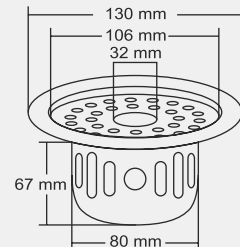

ALENA Big

Overall Size
155 X 155 mm (6x6 Inch)

MRP (₹)
Glossy - ₹ 1050/-
Satin - ₹ 1135/-

ALENA Small

Overall Size
130 x 130 mm (5x5 Inch)

MRP (₹)
Glossy - ₹ 920/-
Satin - ₹ 1000/-

BELLA Big

Overall Size
ø155 mm (6 Inch)

MRP (₹)
Glossy - ₹ 810/-
Satin - ₹ 900/-

BELLA Small

Overall Size
ø130 mm (5 Inch)

MRP (₹)
Glossy - ₹ 690/-
Satin - ₹ 780/-

BENTO Big

Overall Size
155 X 155 mm (6x6 Inch)

MRP (₹)
Glossy - ₹ 875/-
Satin - ₹ 965/-

BENTO Small

Overall Size
130 x 130 mm (5x5 Inch)

MRP (₹)
Glossy - ₹ 785/-
Satin - ₹ 870/-