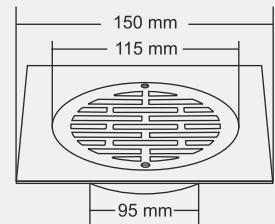

Thickness - Frame : 1 mm | Grating : 1.5mm

Design Reg.

NOLITA

BIG

Size : 6 x 6 inch
(155 x 155 mm)

MRP (₹)
Glossy - ₹ 1280/-
Satin - ₹ 1320/-

SMALL

Size : 5 x 5 inch
(130 x 130 mm)

ALISON

Overall Size
150 x 150 mm (6x 6inch) 2 pcs

MRP (₹) Thickness : 2 mm
Glossy - ₹ 1125/-
Satin - ₹ 1165/-

ALLYCO

Overall Size
150 x 150 mm (6x 6inch) 2 pcs

MRP (₹) Thickness
Glossy - ₹ 1090/- Grating : 1mm
Satin - ₹ 1130/- Frame : 2 mm

ARLO

Overall Size
100 x 100 mm (4x 4inch) 2 pcs

MRP (₹) Thickness
Glossy - ₹ 590/- Grating : 1mm
Satin - ₹ 630/- Frame : 2 mm

ALDON

Overall Size
79 x 79 mm (3x3 inch) 2 pcs

MRP (₹) Thickness
Glossy - ₹ 490/- Grating : 1mm
Satin - ₹ 530/- Frame : 2 mm

LARK

Overall Size
109.5 x 75 x 65 mm
(4.31 x 2.95 x 2.56 inch)

MRP (₹) Thickness
4800/- Grating : 1mm
Frame : 1.2 mm

LEROY

Tile Insert 12 mm Tray

Material : Brass Chrome Plated

BIG

Overall Size
150 x 150 mm
(6 x 6 Inch)