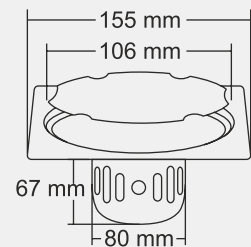

Overall Size
130 x 130 mm (5x5 Inch)

MRP (₹)
Glossy - ₹ 920/-
Satin - ₹ 1000/-

Design Reg.

CORNEL Big

Overall Size
155 X 155 mm (6x6 Inch)

MRP (₹)
Glossy - ₹ 1180/-
Satin - ₹ 1265/-

Design Reg.

CORNEL Small