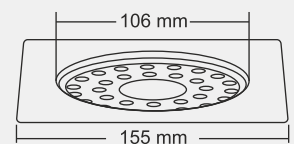

ELISA Big

Overall Size
155 X 155 mm (6x6 Inch)

MRP (₹)
Glossy - ₹ 340/-
Satin - ₹ 380/-