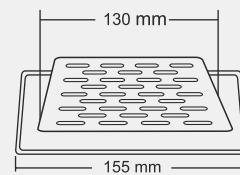

SMALL

Overall Size
130 x 130 mm
(5x5 Inch)

MRP (₹)
Glossy - ₹ 540/-
Satin - ₹ 575/-

Thickness - Frame : 1 mm | Grating : 1.5mm