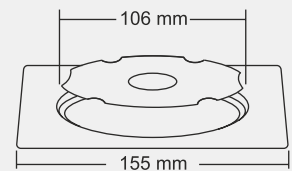

Design Regd.

CLARA Big

Overall Size
155 X 155 mm (6x6 Inch)

MRP (₹)
Glossy - ₹ 580/-
Satin - ₹ 610/-

Design Regd.

CLARA Small

Overall Size
130 x 130 mm (5x5 Inch)

MRP (₹)
Glossy - ₹ 485/-
Satin - ₹ 520/-