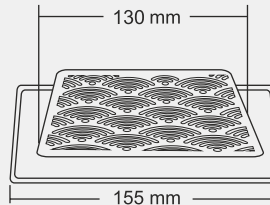

PEDRALI

BIG

Size : 6 x 6 inch
(155 x 155 mm)

MRP (₹)
Glossy - ₹ 1280/-
Satin - ₹ 1320/-

SMALL

Size : 5 x 5 inch
(130 x 130 mm)

MRP (₹)
Glossy - ₹ 1180/-
Satin - ₹ 1220/-

Thickness - Frame : 1 mm | Grating : 1.5mm

WINDSOR

BIG

Size : 6 x 6 inch
(155 x 155 mm)

MRP (₹)
Glossy - ₹ 1280/-
Satin - ₹ 1320/-

SMALL

Size : 5 x 5 inch
(130 x 130 mm)

MRP (₹)
Glossy - ₹ 1180/-
Satin - ₹ 1220/-

Thickness - Frame : 1 mm | Grating : 1.5mm

NOLITA

BIG

Size : 6 x 6 inch
(155 x 155 mm)

MRP (₹)
Glossy - ₹ 1280/-
Satin - ₹ 1320/-

SMALL

Size : 5 x 5 inch
(130 x 130 mm)

MRP (₹)
Glossy - ₹ 1180/-
Satin - ₹ 1220/-

Thickness - Frame : 1 mm | Grating : 1.5mm