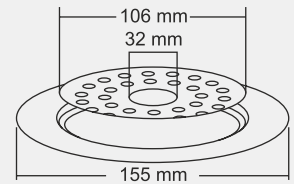

Design Regd.

JAYCE Big

Overall Size
∅155 mm (6 Inch)

MRP (₹)
Glossy - ₹ 395/-
Satin - ₹ 425/-

Design Reg. Pending

JAYCE Small

Overall Size
∅130 mm (5 Inch)

MRP (₹)
Glossy - ₹ 335/-
Satin - ₹ 370/-