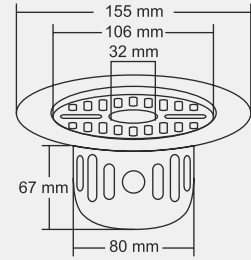

Overall Size
130 x 130 mm (5x5 Inch)

MRP (₹)
Glossy - ₹ 785/-
Satin - ₹ 870/-

Design Reg. Pending

BARON Big

Overall Size
ø155 mm (6 Inch)

MRP (₹)
Glossy - ₹ 940/-
Satin - ₹ 1030/-

Design Reg.

BARON Small