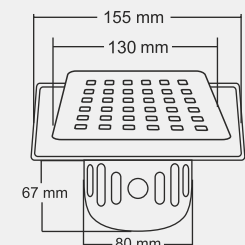

MRP (₹)
Glossy - ₹ 900/-
Satin - ₹ 960/-

Thickness - Frame : 1 mm | Grating : 1.5mm

KIAN Big New Model

Overall Size
155 X 155 mm (6x6 inch)

MRP (₹)
Glossy - ₹ 1060/-
Satin - ₹ 1120/-

Thickness - Frame : 1 mm | Grating : 1.5mm