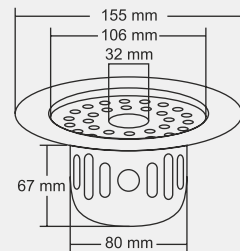

Overall Size
130 x 130 mm (5x5 Inch)

MRP (₹)
Glossy - ₹ 920/-
Satin - ₹ 1000/-

Design Reg.

BELLA Big

Overall Size
ø155 mm (6 Inch)

MRP (₹)
Glossy - ₹ 810/-
Satin - ₹ 900/-

Design Reg.

BELLA Small