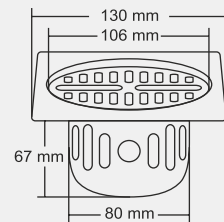

ALENA Big

Overall Size
155 X 155 mm (6x6 Inch)

MRP (₹)
Glossy - ₹ 1050/-
Satin - ₹ 1135/-

ALENA Small

Overall Size
130 x 130 mm (5x5 Inch)

MRP (₹)
Glossy - ₹ 920/-
Satin - ₹ 1000/-

BELLA Big

Overall Size
ø155 mm (6 Inch)

MRP (₹)
Glossy - ₹ 810/-
Satin - ₹ 900/-

BELLA Small

Overall Size
ø130 mm (5 Inch)

MRP (₹)
Glossy - ₹ 690/-
Satin - ₹ 780/-

BENTO Big

Overall Size
155 X 155 mm (6x6 Inch)

MRP (₹)
Glossy - ₹ 875/-
Satin - ₹ 965/-

BENTO Small

Overall Size
130 x 130 mm (5x5 Inch)

MRP (₹)
Glossy - ₹ 785/-
Satin - ₹ 870/-