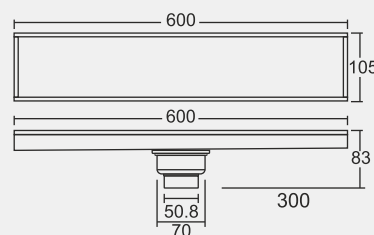

SMALL

Overall Size

600 x 105 x 83 mm

(23.62 x 4 x 3.27 Inch)

MRP (₹) 9610/-

*Outflow : 20 liter/minute (± 2 liter)