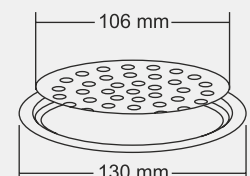

KROME Big

Overall Size
155 X 155 mm (6x6 Inch)

MRP (₹)
Glossy - ₹ 455/-
Satin - ₹ 485/-

KROME Small

Overall Size
130 mm x 130 mm (5x5 Inch)

MRP (₹)
Glossy - ₹ 385/-
Satin - ₹ 415/-

KROME Mini

Overall Size
102 X 102 mm (4x4 Inch)

MRP (₹)
Glossy - ₹ 230/-
Satin - ₹ 265/-

KROME Junior

Overall Size
75 x 75 mm (3x3 Inch)

MRP (₹)
Glossy - ₹ 210/-
Satin - ₹ 245/-

KEON Big

Overall Size
∅155 mm (6 Inch)

MRP (₹)
Glossy - ₹ 395/-
Satin - ₹ 425/-

KEON Small

Overall Size
∅130 mm (5 Inch)

MRP (₹)
Glossy - ₹ 335/-
Satin - ₹ 370/-