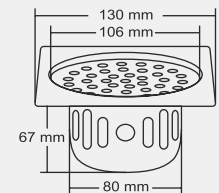

ALEX Big

Overall Size
∅ 155 mm (6 Inch)

MRP (₹)
Glossy - ₹ 810/-
Satin - ₹ 900/-

ALEX Small

Overall Size
∅ 130 mm (5 Inch)

MRP (₹)
Glossy - ₹ 690/-
Satin - ₹ 780/-

ARION Big

Overall Size
155 X 155 mm (6x6 Inch)

MRP (₹)
Glossy - ₹ 875/-
Satin - ₹ 965/-

ARION Small

Overall Size
130 x 130 mm (5x5 Inch)

MRP (₹)
Glossy - ₹ 785/-
Satin - ₹ 870/-

ASPEN Big

Overall Size
∅ 155 mm (6 Inch)

MRP (₹)
Glossy - ₹ 940/-
Satin - ₹ 1030/-

ASPEN Small

Overall Size
∅ 130 mm (5 Inch)

MRP (₹)
Glossy - ₹ 835/-
Satin - ₹ 920/-