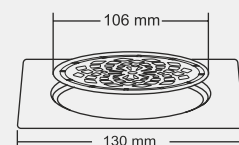

Size : 6 x 6 inch
(155 x 155 mm)

MRP (₹)
Glossy - ₹ 980/-
Satin - ₹ 1020/-

Thickness - Frame : 1 mm | Grating : 1.5mm

SMALL

Size : 5 x 5 inch
(130 x 130 mm)

MRP (₹)
Glossy - ₹ 880/-
Satin - ₹ 920/-

Design Reg. Pending