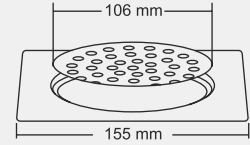

Design Reg. Pending

KROME Big

Overall Size
155 X 155 mm (6x6 Inch)

MRP (₹)
Glossy - ₹ 455/-
Satin - ₹ 485/-

Design Regd.

KROME Small

Overall Size
130 mm x 130 mm (5x5 Inch)

MRP (₹)
Glossy - ₹ 385/-
Satin - ₹ 415/-