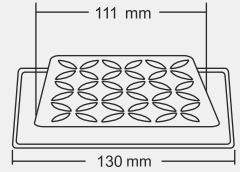

Thickness - Frame : 1 mm | Grating : 1.5mm

Design Reg.

NOLITA

BIG

Size : 6 x 6 inch
(155 x 155 mm)

MRP (₹)
Glossy - ₹ 1280/-
Satin - ₹ 1320/-

SMALL

Size : 5 x 5 inch
(130 x 130 mm)