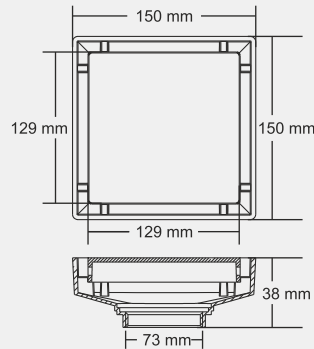

BIG

Overall Size
150 x 150 mm
(6 x 6 Inch)

MRP (₹) 6860/-