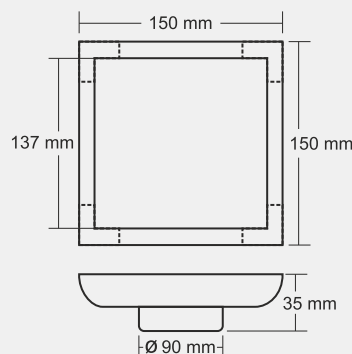

BIG

Overall Size
150 x 150 mm
(6 x 6 Inch)

Satin MRP (₹) 2790/-