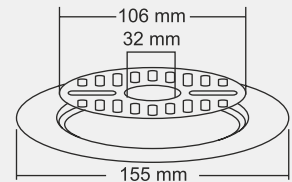

Design Reg.

ELIA Big

Overall Size
∅155 mm (6 Inch)

MRP (₹)
Glossy - ₹ 455/-
Satin - ₹ 485/-

Design Reg.

ELIA Small

Overall Size
∅130 mm (5 Inch)

MRP (₹)
Glossy - ₹ 400/-
Satin - ₹ 440/-