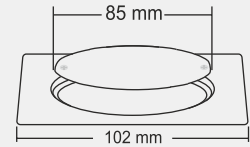

ALDO Mini

Overall Size
102 X 102 mm (4x4 inch)

MRP (₹)
Glossy - ₹ 570/-
Satin - ₹ 590/-

1 PIECE

IVANA Big

Overall Size
155 X 155 mm (6x6 Inch)

MRP (₹)
Glossy - ₹ 340/-
Satin - ₹ 380/-