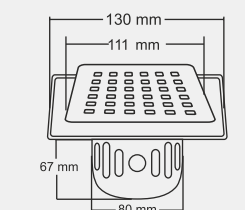

KIAN Small

Overall Size
130 X 130 mm (5x5 inch)

MRP (₹)
Glossy - ₹ 900/-
Satin - ₹ 960/-

Thickness - Frame : 1 mm | Grating : 1.5mm