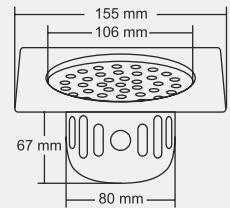

Overall Size
∅ 130 mm (5 Inch)

MRP (₹)
Glossy - ₹ 690/-
Satin - ₹ 780/-

Design Reg. Pending

ARION Big

Overall Size
155 X 155 mm (6x6 Inch)

MRP (₹)
Glossy - ₹ 875/-
Satin - ₹ 965/-

Design Reg.

ARION Small