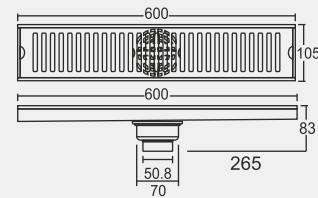

Available in Large & Small Size
Design Regd.

LARGE

Overall Size MRP (₹)
915 x 105 x 83 mm Glossy - ₹ 9935/-
(36 x 4 x 3.27 Inch)

SMALL

Overall Size MRP (₹)
600 x 105 x 83 mm Glossy - ₹ 6860/-
(23.63 x 4 x 3.27 Inch)

Large Center Drain

Small Center Drain

BIG

Overall Size MRP (₹)
800 x 105 x 83 mm Glossy - ₹ 8120/-
(31.50 x 4 x 3.27 Inch)

MINI

Overall Size MRP (₹)
460 x 105 x 83 mm Glossy - ₹ 6515/-
(18 x 4 x 3.27 Inch)