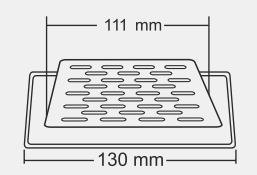

SMALL

Overall Size
130 x 130 mm
(5x5 Inch)

MRP (₹)
Glossy - ₹ 540/-
Satin - ₹ 575/-

Thickness - Frame : 1 mm | Grating : 1.5mm