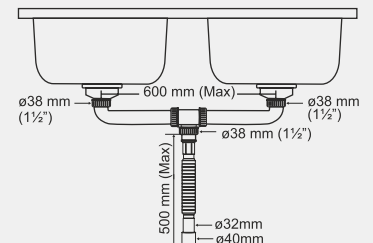

PLUMBING CONNECTOR (For Two bowl)

MRP (₹) - 560/-

Cut connector as required