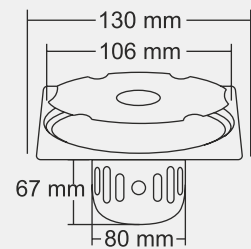

CAMRON Small

Overall Size
130 x 130 mm (5x5 Inch)

MRP (₹)
Glossy - ₹ 1050/-
Satin - ₹ 1135/-