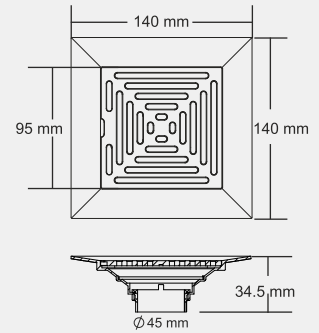

Material : Brass Nickel Plated

Design Reg.

LILY

New Model

Overall Size

100 x 100 mm (4 x 4 inch)

MRP (₹) 2990 /-

Material : Brass Nickel Plated