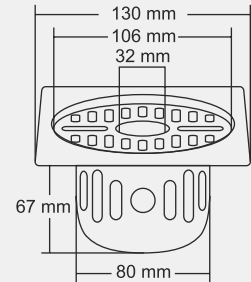

BARON Big

Overall Size
ø155 mm (6 Inch)

MRP (₹)
Glossy - ₹ 940/-
Satin - ₹ 1030/-

BARON Small

Overall Size
ø130 mm (5 Inch)

MRP (₹)
Glossy - ₹ 835/-
Satin - ₹ 920/-

BENITO Big

Overall Size
155 X 155 mm (6x6 Inch)

MRP (₹)
Glossy - ₹ 1050/-
Satin - ₹ 1135/-

BENITO Small

Overall Size
130 x 130 mm (5x5 Inch)

MRP (₹)
Glossy - ₹ 920/-
Satin - ₹ 1000/-

CORNEL Big

Overall Size
155 X 155 mm (6x6 Inch)

MRP (₹)
Glossy - ₹ 1180/-
Satin - ₹ 1265/-

CORNEL Small

Overall Size
130 X 130 mm (5x5 Inch)

MRP (₹)
Glossy - ₹ 1050/-
Satin - ₹ 1135/-