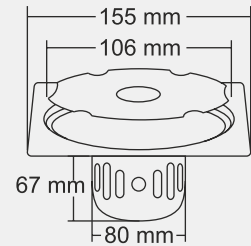

Overall Size
130 X 130 mm (5x5 Inch)

MRP (₹)
Glossy - ₹ 1050/-
Satin - ₹ 1135/-

Design Reg.

CAMRON Big

Overall Size
155 X 155 mm (6x6 Inch)

MRP (₹)
Glossy - ₹ 1180/-
Satin - ₹ 1265/-

CAMRON Small

Overall Size
130 x 130 mm (5x5 Inch)