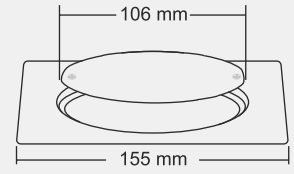

ALDO Big

Overall Size
155 X 155 mm (6x6 inch)

MRP (₹)
Glossy - ₹ 750/-
Satin - ₹ 780/-