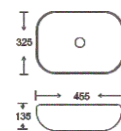

SF 9408-83-A
Art Basin
Color:
Double Matt Marble
Size: 455x325x135mm
(18.2"x13"x5.4")