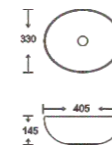

SF 9516-103
Art Basin
Color: Matt Marble
Size: 405x330x145mm
(16.2"x13.2"x5.8")