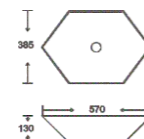

SF 9471-5-S
Art Basin
Color:
Full Silver
Size: 570x385x130mm
(22.8"x15.4"x5.2")