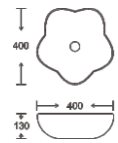

SF 9445
Art Basin
Color: White
Size: 360x360x125mm
(14.4"x14.4"x5")