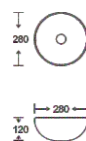

SF 9522-6-RG
Art Basin
Color: Full Rose Gold
Size: 280x280x120mm
(11.2"x11.2"x4.8")