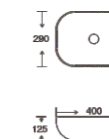

**SF 9408B-6**

Art Basin  
Color:  
Matt Marble  
Size: 400x290x125mm  
(16"x11.6"x5")

**SF 9408B-7**

Art Basin  
Color:  
Glossy Marble  
Size: 400x290x125mm  
(16"x11.6"x5")

**SF 9408B-8**

Art Basin  
Color:  
Glossy Marble  
Size: 400x290x125mm  
(16"x11.6"x5")