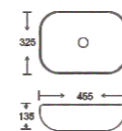

SF 9408-49
Art Basin
Color: Glossy Marble
Size: 455x325x135mm (18.2"x13"x5.4")