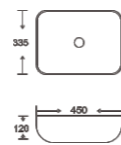

SF 9481-3-AB
Art Basin
Color:
Inner Matt Black Outer AB
Size: 450x335x120mm
(18"x13.4"x4.8")