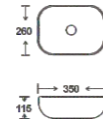

SF 9408A-26
Art Basin
Color:
Glossy Marble
Size: 350x260x115mm
(14"x10.4"x4.6")