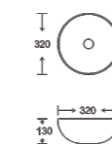

SF 9516A
Art Basin
Color: White
Size: 345x265x120mm
(13.8"x10.6"x4.8")