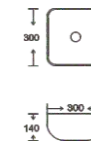

SF 9484-1-RG
Art Basin
Color:
Inner White Outer Rose Gold
Size: 450x370x165mm
(18"x14.8"x6.6")