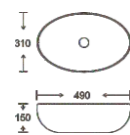

SF 9418-9
Art Basin
Color:
Glossy Marble
Size: 490x310x150mm
(19.6"x12.4"x6")