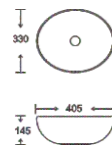

**SF 9516-88-B**  
Art Basin  
Color:  
**Glossy Skin**  
Size: 405x330x145mm  
(16.2"x13.2"x5.8")

**SF 9516-88-C**  
Art Basin  
Color:  
**Glossy Camel**  
Size: 405x330x145mm  
(16.2"x13.2"x5.8")

**SF 9516-54-BROWN**  
Art Basin  
Color:  
**Matt Brown**  
Size: 405x330x145mm  
(16.2"x13.2"x5.8")