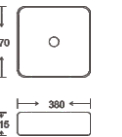

SF 9428-3-G
Art Basin
Color:
Inner White Outer Gold
Size: 400x370x155mm
(16"x14.8"x6.2")