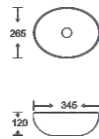

SF 9516A-27-BRG
Art Basin
Color: Full Matt Black with Rose Gold Line
Size: 345x265x120mm
(13.8"x10.6"x4.8")