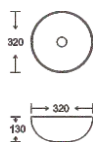

SF 9523-13
Art Basin
Color: Matt Marble
Size: 320x320x130mm
(12.8"x12.8"x5.2")