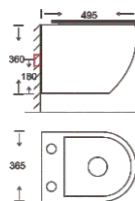

SF 9616-2-RG
Washdown Wall-hung Closet
With UF seat cover
Color: Inner White Outer Rose Gold
Size: 495x365x360mm
(19.8"x14.6"x14.4")
P-trap, 180mm, Roughing-in