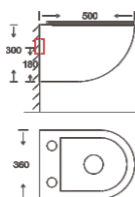

SF 9642 RIMLESS
Washdown Wall-hung Closet
With UF seat cover
Color: White
Size: 480x360x340mm
(19.2"x14.4"x13.6")
P-trap, 180mm, Roughing-in