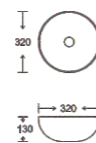

SF 9523-15
Art Basin
Color: Matt Marble
Size: 320x320x130mm
(12.8"x12.8"x5.2")