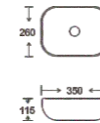

SF 9408A-13-RG
Art Basin
Color:
Inner White Outer Rose Gold
Size: 350x260x115mm
(14"x10.4"x4.6")