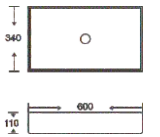

SF 9403-5
Art Basin
Color: Glossy Marble
Size: 600x340x110mm
(24"x13.6"x4.4")