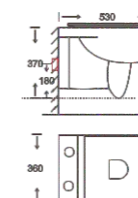

SAFFRON™
CERAMIC SANITARY WARE

**WHITE
WALL-HUNG TOILET
SERIES**

WHITE WALL-HUNG TOILET SERIES

SAFFRON™