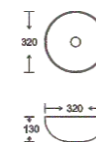

SF 9523-12-RG
Art Basin
Color: Full Rose Gold
Size: 320x320x130mm
(12.8"x12.8"x5.2")