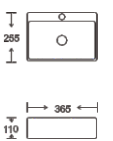

SF 9533B
Art Basin
Color: White/Ivory
Size: 480x370x130mm
(19.2"x14.8"x5.2")