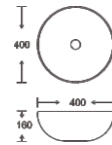

**SF 9517**  
Art Basin  
Color: White  
Size: 420x420x135mm  
(16.8"x16.8"x5.4")

**SF 9524B**  
Art Basin  
Color: White  
Size: 480x320x155mm  
(19.2"x12.8"x6.2")

**SF 9525**  
Art Basin  
Color: White  
Size: 400x400x160mm  
(16"x16"x6.4")