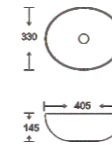

SF 9516-94
Art Basin
Color: Matt Marble
Size: 405x330x145mm
(16.2"x13.2"x5.8")