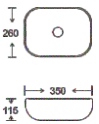

SF 9408A-20-G
Art Basin
Color:
Inner White Outer Gold
Size: 350x260x115mm
(14"x10.4"x4.6")