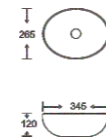

SF 9516A-18-S
Art Basin
Color: Full Silver
Size: 345x265x120mm
(13.8"x10.6"x4.8")