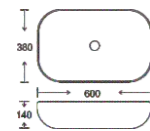

SF 9417B-14
Art Basin
Color: Glossy Marble
Size: 600x380x140mm (24"x15.2"x5.6")