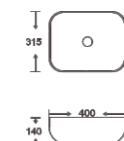

SF 9478-2-BLACK
Art Basin
Color: Matt Black
Size: 400x315x140mm
(16"x12.6"x5.2")