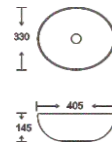

SF 9516-71-RG
Art Basin
Color:
Inner White Outer Rose Gold
Size: 405x330x145mm
(16.2"x13.2"x5.8")