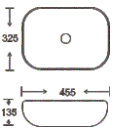

SF 9408-19
Art Basin
Color: Glossy Marble
Size: 455x325x135mm (18.2"x13"x5.4")