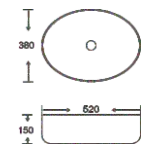

**SF 9492-3**

Art Basin  
Color:  
Glossy Marble  
Size: 560x335x130mm  
(22.4"x13.4"x5.2")

**SAFFRON™**  
CERAMIC SANITARY WARE

**COLORFUL BASIN SERIES**

**SF 9488-2**  
Art Basin  
Color:  
Glossy Marble  
Size: 520x380x150mm  
(20.8"x15.2"x6")