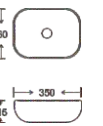

SF 9408A-2
Art Basin
Color:
Glossy Marble
Size: 350x260x115mm
(14"x10.4"x4.6")