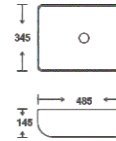

**SF 9526-5**  
Art Basin  
Color: Glossy Marble  
Size: 395x295x120mm  
(15.8"x11.8"x4.8")

**SF 9536-4**  
Art Basin  
Color: Glossy Marble  
Size: 485x345x145mm  
(19.4"x13.8"x5.8")

**SF 9536-6**  
Art Basin  
Color: Glossy Marble  
Size: 485x345x145mm  
(19.4"x13.8"x5.8")