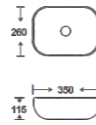

SF 9408A-11-G
Art Basin
Color:
Inner White Outer Gold
Size: 350x260x115mm
(14"x10.4"x4.6")