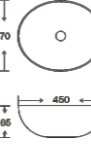

SF 9484-3-S
Art Basin
Color:
Inner Matt Black Outer Silver
Size: 450x370x165mm
(18"x14.8"x6.6")