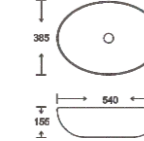

SF 9438-3
Art Basin
Color: Matt Black
Size: 540x385x155mm
(21.6"x15.4"x6.2")