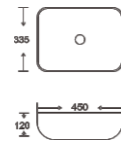

SF 9481-4-RG
Art Basin
Color:
Inner Rose Gold Outer Matt Black
Size: 450x335x120mm
(18"x13.4"x4.8")