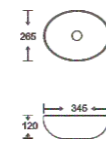

SF 9516A-26-S
Art Basin
Color:
Inner White Outer Silver
Size: 345x265x120mm
(13.8"x10.6"x4.8")