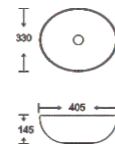

SF 9516-71-S
Art Basin
Color:
Inner White Outer Silver
Size: 405x330x145mm
(16.2"x13.2"x5.8")