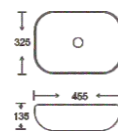

SF 9408-24-RG
Art Basin
Color: Inner White Outer Rose Gold
Size: 455x325x135mm
(18.2"x13"x5.4")