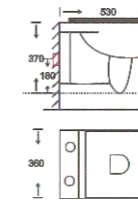

SF 9601 WITH JET
Washdown Wall-hung Closet
With PP seat cover
Color: White
Size: 530x360x370mm
(21.2"x14.4"x14.8")
P-trap, 180mm, Roughing-in