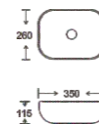

SF 9408A-24-RG
Art Basin
Color:
Inner White Outer Rose Gold
Size: 350x260x115mm
(14"x10.4"x4.6")