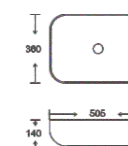

SF 9473-2-BROWN
Art Basin
Color:
Matt Brown
Size: 505x360x140mm
(20.2"x14.4"x5.6")