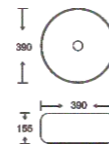

SF 9553-3
Art Basin
Color:
Glossy Marble
Size: 525x350x120mm
(21"x14"x4.8")