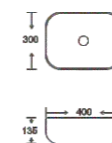

SF 9465-22
Art Basin
Color: Matt Marble
Size: 400x300x135mm
(16"x12"x5.4")