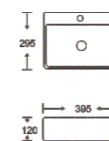

**SF 9526-5**  
Art Basin  
Color: Glossy Marble  
Size: 395x295x120mm  
(15.8"x11.8"x4.8")

**SF 9536-4**  
Art Basin  
Color: Glossy Marble  
Size: 485x345x145mm  
(19.4"x13.8"x5.8")

**SF 9536-6**  
Art Basin  
Color: Glossy Marble  
Size: 485x345x145mm  
(19.4"x13.8"x5.8")