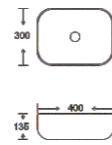

**SF 9465-11-S**  
Art Basin  
Color:  
White With Silver Lines  
Size: 400x300x135mm  
(16"x12"x5.4")

**SF 9465-16-BLACK**  
Art Basin  
Color: Matt Black  
Size: 400x300x135mm  
(16"x12"x5.4")

**SF 9465-17-D BROWN**  
Art Basin  
Color: Matt Dark Brown  
Size: 400x300x135mm  
(16"x12"x5.4")