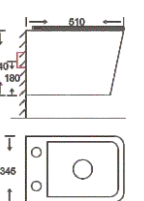

Type				
Size	Inside Diameter	295x245mm		
	Outside Diameter	445x370mm		
Installation Method	Top/Down Fixing			
Hinge				
A	B	C	D	E
Matching Bolts				
1	2	3	4	

Material: PP Toilet Seat Cover  
Technology: Soft-closing