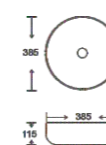

SF 9461-1-RG
Art Basin
Color:
Inner White Outer Rose Gold
Size: 385x385x115mm
(15.4"x15.4"x4.6")