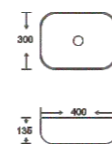

SF 9465-10-G
Art Basin
Color:
Inner White Outer Gold
Size: 400x300x135mm
(16"x12"x5.4")