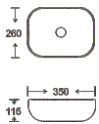

SF 9408A-21-G
Art Basin
Color:
Inner White Outer Gold
Size: 350x260x115mm
(14"x10.4"x4.6")