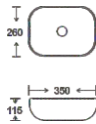

SF 9408A-25
Art Basin
Color:
Glossy Marble
Size: 350x260x115mm
(14"x10.4"x4.6")