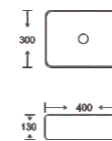

SF 9564A-4
Art Basin
Color: Glossy Marble
Size: 400x300x130mm
(16"x12"x5.2")