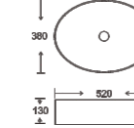

SF 9426A
Art Basin
Color: White
Size: 410x380x155mm
(16.4"x15.2"x6.2")