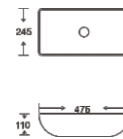

SF 9475-1-G
Art Basin
Color:
Inner White Outer Gold
Size: 500x360x140mm
(20"x14.4"x5.6")