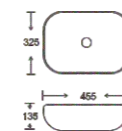

SF 9408-38
Art Basin
Color: Metallic
Size: 455x325x135mm (18.2"x13"x5.4")