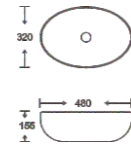

SF 9524B-18-S
Art Basin
Color: Full Silver
Size: 480x320x155mm
(19.2"x12.8"x6.2")