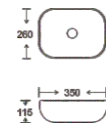

SF 9408A-15-S
Art Basin
Color:
White With Silver Lines
Size: 350x260x115mm
(14"x10.4"x4.6")