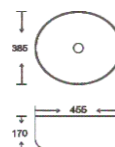

Art Basin
Color:
Inner White Outer Rose Gold
Size: 455x385x175mm
(18.2"x15.4"x6.8")

SF 9486-1-S

Art Basin
Color:
Inner White Outer Silver
Size: 455x385x175mm
(18.2"x15.4"x6.8")