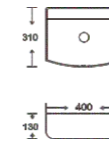

Art Basin
Color:
Inner White Outer Rose Gold
Size: 400x310x130mm
(16"x12.4"x5.2")

SF 9486-1-G

Art Basin
Color:
Inner White Outer Gold
Size: 455x385x175mm
(18.2"x15.4"x6.8")