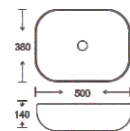

SF 9417A-9
Art Basin
Color:
Glossy Marble
Size: 500x380x140mm
(20"x15.2"x5.6")