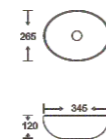

SF 9516A-19-S
Art Basin
Color: Full Silver
Size: 345x265x120mm
(13.8"x10.6"x4.8")