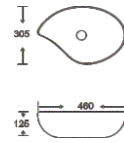

SF 9466-1-RG
Art Basin
Color: White With Rose Gold Lines
Size: 460x305x125mm
(18.4"x12.2"x5")