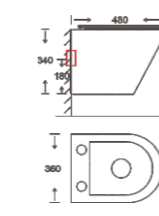

SAFFRON™
CERAMIC SANITARY WARE

**COLORFUL
WALL-HUNG TOILET
SERIES**

COLORFUL WALL-HUNG TOILET SERIES

SAFFRON™