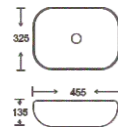

SF 9408-67
Art Basin
Color: Rainbow
Size: 455x325x135mm
(18.2"x13"x5.4")