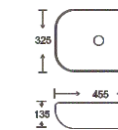

SF 9408-20-BLUE
Art Basin
Color: Full Blue
Size: 455x325x135mm
(18.2"x13"x5.4")