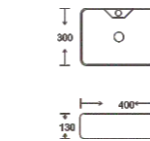

SF 9538
Art Basin
Color: White
Size: 600x380x130mm
(24"x15.2"x5.2")