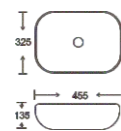

SF 9408-20-RG
Art Basin
Color: Full Rose Gold
Size: 455x325x135mm
(18.2"x13"x5.4")