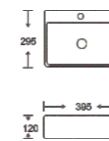

SF 9526-3
Art Basin
Color: Glossy Marble
Size: 395x295x120mm
(15.8"x11.8"x4.8")