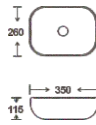

SF 9408A-7
Art Basin
Color:
Glossy Marble
Size: 350x260x115mm
(14"x10.4"x4.6")