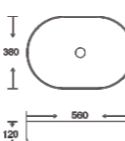

SF 9472-5-G
Art Basin
Color: White With Gold Lines
Size: 400x380x130mm
(16"x15.2"x5.2")