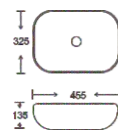

SF 9408-84-GREEN
Art Basin
Color:
Inner White Outer Green
Size: 455x325x135mm
(18.2"x13"x5.4")