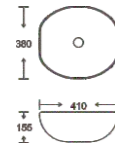

SF 9426A-5
Art Basin
Color: Glossy Marble
Size: 410x380x155mm
(16.4"x15.2"x6.2")