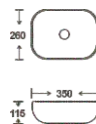

SF 9408A-21-RG
Art Basin
Color:
Inner White Outer Rose Gold
Size: 350x260x115mm
(14"x10.4"x4.6")