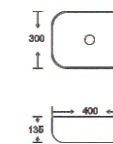

SF 9465-10-S
Art Basin
Color:
Inner White Outer Silver
Size: 400x300x135mm
(16"x12"x5.4")