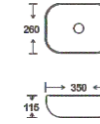

SF 9408A-12-S
Art Basin
Color:
Inner White Outer Silver
Size: 350x260x115mm
(14"x10.4"x4.6")