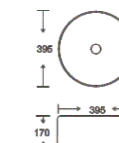

SF 9439-1-RG
Art Basin
Color: With With Outer Rose Gold Lines
Size: 360x360x140mm
(14.4"x14.4"x5.6")