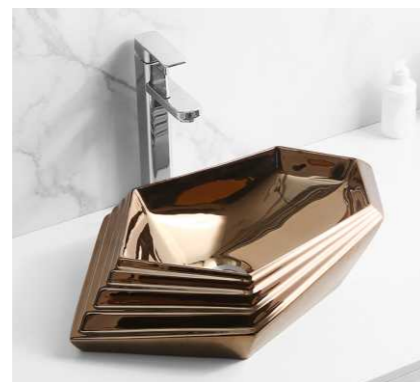

SF 9471-5-RG
Art Basin
Color:
Full Rose Gold
Size: 570x385x130mm
(22.8"x15.4"x5.2")