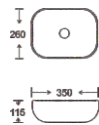

SF 9408A-15-RG
Art Basin
Color:
White With Rose Gold Lines
Size: 350x260x115mm
(14"x10.4"x4.6")