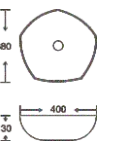

SF 9478-2-GRAY
Art Basin
Color: Matt Gray
Size: 400x315x140mm
(16"x12.6"x5.2")