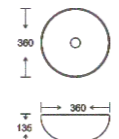

SF 9448
Art Basin
Color: White
Size: 330x330x145mm
(13.2"x13.2"x5.8")