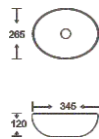

SF 9516A-18-RG
Art Basin
Color: Full Rose Gold
Size: 345x265x120mm
(13.8"x10.6"x4.8")