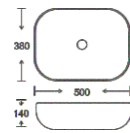

SF 9417A-6
Art Basin
Color:
Metallic
Size: 500x380x140mm
(20"x15.2"x5.6")