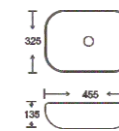

SF 9408-111-L BROWN
Art Basin
Color: Matt Light Brown
Size: 455x325x135mm
(18.2"x13"x5.4")