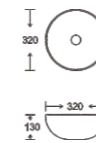

SF 9523-8-RG
Art Basin
Color: Inner White Outer Rose Gold
Size: 320x320x130mm
(12.8"x12.8"x5.2")