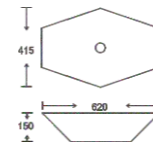

SF 9519
Art Basin
Color: Ivory
Size: 410x410x120mm
(16.4"x16.4"x4.8")