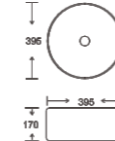

SF 9437-1-GREEN
Art Basin
Color: Inner White Outer Green
Size: 395x395x170mm
(15.8"x15.8"x6.8")