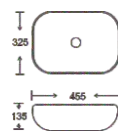

SF 9408-85
Art Basin
Color: Matt Marble
Size: 455x325x135mm
(18.2"x13"x5.4")