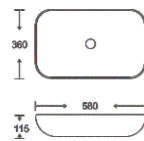

SF 9532
Art Basin
Color: White/Ivory
Size: 380x380x170mm
(15.2"x15.2"x6.8")