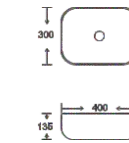

SF 9465-8-G
Art Basin
Color:
Inner White Outer Gold
Size: 400x300x135mm
(16"x12"x5.4")