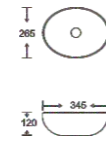

SF 9516A-24-S
Art Basin
Color:
Inner White Outer Silver
Size: 345x265x120mm
(13.8"x10.6"x4.8")