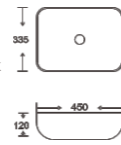

SF 9481-5-G
Art Basin
Color:
Inner White Outer Gold & Matt Black
Size: 450x335x120mm
(18"x13.4"x4.8")