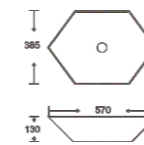

SF 9471-2-RG
Art Basin
Color:
Inner White Outer Rose Gold
Size: 570x385x130mm
(22.8"x15.4"x5.2")