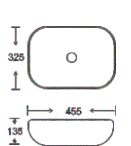

SF 9402-4-SKIN
Art Basin
Color: Matt Skin Color
Size: 485x395x145mm
(19.4"x15.8"x5.8")

SF 9404-2-BLACK
Art Basin
Color: Matt Black
Size: 620x340x145mm
(24.8"x13.6"x5.8")

SF 9404-2-GRAY
Art Basin
Color: Matt Gray
Size: 620x340x145mm
(24.8"x13.6"x5.8")