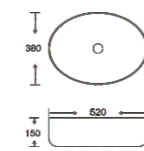

SAFFRON™
CERAMIC SANITARY WARE

COLORFUL BASIN SERIES

SF 9488-1-S
Art Basin
Color:
White With Silver Lines
Size: 520x380x150mm
(20.8"x15.2"x6")