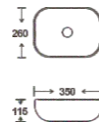

SF 9408A-23-G
Art Basin
Color:
Inner White Outer Gold
Size: 350x260x115mm
(14"x10.4"x4.6")