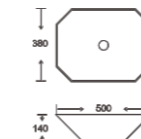

SF 9470-3-RG
Art Basin
Color:
White With Rose Gold Lines
Size: 500x380x140mm
(20"x15.2"x5.6")