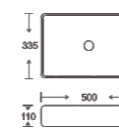

SF 9404

Art Basin
Color: White
Size: 620x340x145mm
(24.8"x13.6"x5.8")