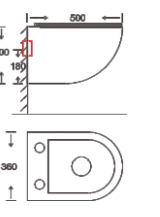

SF 9642-1-BLACK
Washdown Wall-hung Closet
With UF seat cover
Color: Matt Black
Size: 500x360x300mm
(20"x14.4"x12")
P-trap, 180mm, Roughing-in