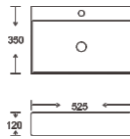

SF 9556
Art Basin
Color: Ivory
Size: 400x400x140mm
(16"x16"x5.6")