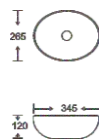

SF 9516A-19-RG
Art Basin
Color: Full Rose Gold
Size: 345x265x120mm
(13.8"x10.6"x4.8")