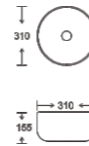

SF 9523
Art Basin
Color: White/Ivory
Size: 320x320x130mm
(12.8"x12.8"x5.2")