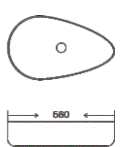

Art Basin
Color:
Full Gold
Size: 400x310x130mm
(16"x12.4"x5.2")

Art Basin
Color:
Full Rose Gold
Size: 400x310x130mm
(16"x12.4"x5.2")

Art Basin
Color:
Full Silver
Size: 400x310x130mm
(16"x12.4"x5.2")

Art Basin
Color:
Inner White Outer Rose Gold
Size: 400x310x130mm
(16"x12.4"x5.2")

Art Basin
Color:
Inner White Outer Gold
Size: 455x385x175mm
(18.2"x15.4"x6.8")

Art Basin
Color:
Inner White Outer Rose Gold
Size: 455x385x175mm
(18.2"x15.4"x6.8")

Art Basin
Color:
Inner White Outer Silver
Size: 455x385x175mm
(18.2"x15.4"x6.8")

Art Basin
Color:
Inner White Outer Rose Gold
Size: 560x335x130mm
(22.4"x13.4"x5.2")

Art Basin
Color:
Inner Black Outer AB
Size: 560x335x130mm
(22.4"x13.4"x5.2")

Art Basin
Color:
Glossy Marble
Size: 560x335x130mm
(22.4"x13.4"x5.2")