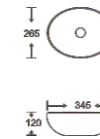

SF 9516A-21-S
Art Basin
Color: Inner White Outer Silver
Size: 345x265x120mm
(13.8"x10.6"x4.8")