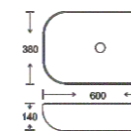

SF 9417B-4
Art Basin
Color:
Glossy Marble
Size: 600x380x140mm
(24"x15.2"x5.6")