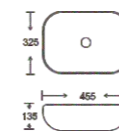

SF 9408-104
Art Basin
Color: Glossy Marble
Size: 455x325x135mm
(18.2"x13"x5.4")