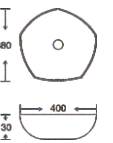

SF 9466-2-BLACK
Art Basin
Color: Matt Black
Size: 460x305x125mm
(18.4"x12.2"x5")