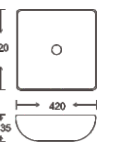

SF 9530
Art Basin
Color: White/Ivory
Size: 580x360x115mm
(23.2"x14.4"x4.6")