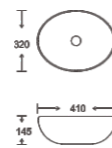

SF 9458-1
Art Basin
Color:
Glossy Marble
Size: 410x320x145mm
(16.4"x12.8"x5.8")