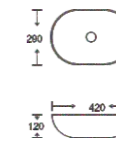

SF 9581-12-S
Art Basin
Color: Inner White Outer Silver
Size: 420x290x120mm
(16.8"x11.6"x4.8")