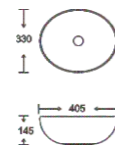

SF 9516-72-S
Art Basin
Color:
Inner White Outer Silver
Size: 405x330x145mm
(16.2"x13.2"x5.8")