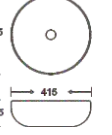

SF 9411-9-RG
Art Basin
Color:
Inner White Outer Rose Gold
Size: 465x350x135mm
(18.6"x14"x5.4")