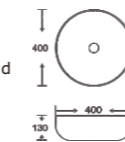

SF 9472-3-BLACK
Art Basin
Color: Inner White Outer Matt Black
Size: 400x380x130mm
(16"x15.2"x5.2")