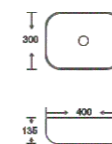

SF 9465-13
Art Basin
Color: Matt Marble
Size: 400x300x135mm
(16"x12"x5.4")