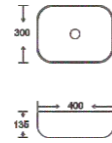

SF 9465-20-SKIN
Art Basin
Color: Matt Skin Color
Size: 400x300x135mm
(16"x12"x5.4")