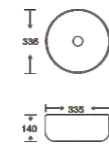

SF 9460-1-S
Art Basin
Color:
Inner White Outer Silver
Size: 335x335x140mm
(13.4"x13.4"x5.6")