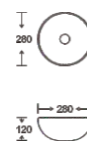

SF 9522-6-S
Art Basin
Color: Full Silver
Size: 280x280x120mm
(11.2"x11.2"x4.8")