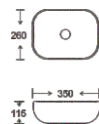

SF 9408A-16-RG
Art Basin
Color:
Inner White Outer Rose Gold
Size: 350x260x115mm
(14"x10.4"x4.6")