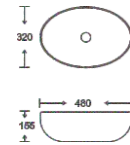

SF 9524B-18-RG
Art Basin
Color: Full Rose Gold
Size: 480x320x155mm
(19.2"x12.8"x6.2")