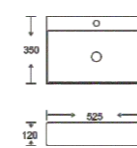

SF 9553-7
Art Basin
Color:
Matt Marble
Size: 525x350x120mm
(21"x14"x4.8")