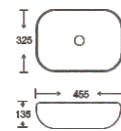

SF 9408-116
Art Basin
Color:
Matt Marble
Size: 455x325x135mm
(18.2"x13"x5.4")