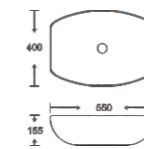

SF 9426B-18-BLACK
Art Basin
Color: Matt Black
Size: 550x400x155mm
(22"x16"x6.2")