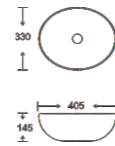

SF 9516-88-C
Art Basin
Color:
Glossy Camel
Size: 405x330x145mm
(16.2"x13.2"x5.8")