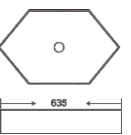

SF 9418-12
Art Basin
Color:
Rainbow
Size: 490x310x150mm
(19.6"x12.4"x6")