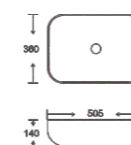

SF 9473-2-BROWN
Art Basin
Color:
Matt Brown
Size: 505x360x140mm
(20.2"x14.4"x5.6")