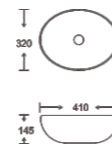

SF 9459-1-G
Art Basin
Color:
White with Gold Line
Size: 425x325x170mm
(17"x13"x6.8")