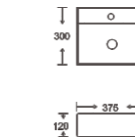

SF 9569
Art Basin
Color: White/Ivory
Size: 500x355x140mm
(20"x14.2"x5.6")