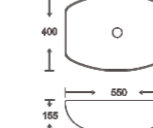

SF 9427
Art Basin
Color: White
Size: 460x460x125mm
(18.4"x18.4"x5")