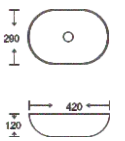

SF 9581-6
Art Basin
Color: Glossy Marble
Size: 420x290x120mm
(16.8"x11.6"x4.8")