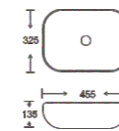

SF 9408-94
Art Basin
Color: Matt Marble
Size: 455x325x135mm
(18.2"x13"x5.4")