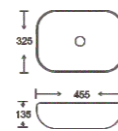

SF 9408-100-S
Art Basin
Color: Inner White Outer Silver
Size: 455x325x135mm
(18.2"x13"x5.4")