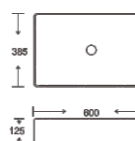

SF 9455-5
Art Basin
Color: Glossy Marble
Size: 600x385x125mm
(24"x15.4"x5")