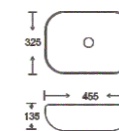

SF 9408-105
Art Basin
Color: Matt Marble
Size: 455x325x135mm
(18.2"x13"x5.4")