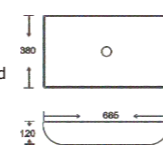

SF 9467-3-RG
Art Basin
Color:
Inner White Outer Rose Gold
Size: 665x380x120mm
(26.6"x15.2"x4.8")