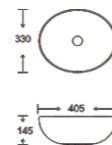

SF 9516-64
Art Basin
Color: Glossy Marble
Size: 405x330x145mm
(16.2"x13.2"x5.8")