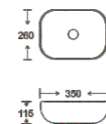

SF 9408A-16-S
Art Basin
Color:
Inner White Outer Silver
Size: 350x260x115mm
(14"x10.4"x4.6")