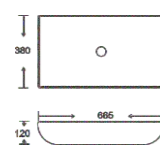

SF 9467-1-BLACK
Art Basin
Color:
Matt Black
Size: 665x380x120mm
(26.6"x15.2"x4.8")