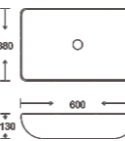

SF 9540
Art Basin
Color: White/Ivory
Size: 700x400x125mm
(28"x16"x5")