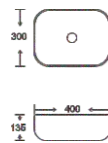

SF 9465-7-RG
Art Basin
Color:
Inner White Outer Rose Gold
Size: 400x300x135mm
(16"x12"x5.4")