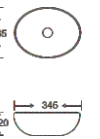

SF 9516A-18-G
Art Basin
Color: Full Gold
Size: 345x265x120mm
(13.8"x10.6"x4.8")