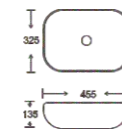

SF 9408-23
Art Basin
Color: Matt Marble
Size: 455x325x135mm (18.2"x13"x5.4")