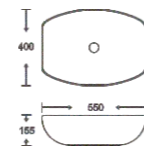

SF 9426B-2-RG
Art Basin
Color: Full Rose Gold
Size: 550x400x155mm
(22"x16"x6.2")