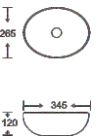

SF 9516A-1
Art Basin
Color: Glossy Marble
Size: 345x265x120mm
(13.8"x10.6"x4.8")