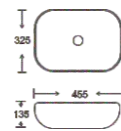

SF 9408-72
Art Basin
Color:
Dark Blue
Size: 455x325x135mm
(18.2"x13"x5.4")