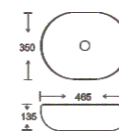

SAFFERON™
CERAMIC SANITARY WARE

COLORFUL BASIN SERIES