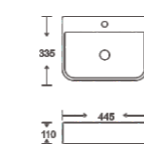

SF 9533B-1-RG
Art Basin
Color:
Inner White Outer Rose Gold
Size: 480x370x130mm
(19.2"x14.8"x5.2")

SF 9533B-1-S
Art Basin
Color:
Inner White Outer Silver
Size: 480x370x130mm
(19.2"x14.8"x5.2")

SF 9515-3-S
Art Basin
Color:
Full Silver
Size: 310x310x155mm
(12.4"x12.4"x6.2")