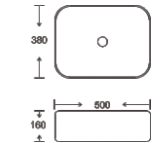

SF 9442-1-S
Art Basin
Color: Full Silver
Size: 400x400x130mm
(16"x16"x5.2")