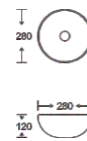

SF 9522-3
Art Basin
Color: Glossy Marble
Size: 280x280x120mm
(11.2"x11.2"x4.8")