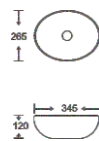

SF 9516A-26-RG
Art Basin
Color:
Inner White Outer Rose Gold
Size: 345x265x120mm
(13.8"x10.6"x4.8")