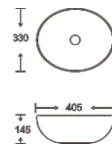

SF 9516-87
Art Basin
Color: Glossy Marble
Size: 405x330x145mm
(16.2"x13.2"x5.8")