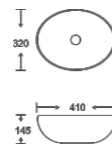

SF 9458-6
Art Basin
Color:
Glossy Marble
Size: 410x320x145mm
(16.4"x12.8"x5.8")