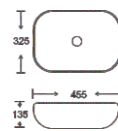

SF 9408-100-RG
Art Basin
Color: Inner White Outer Rose Gold
Size: 455x325x135mm
(18.2"x13"x5.4")