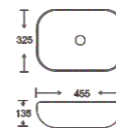

SF 9408-109-BLACK
Art Basin
Color: Matt Black
Size: 455x325x135mm
(18.2"x13"x5.4")