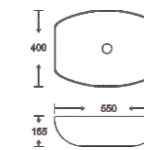

SF 9426B-17-GRAY
Art Basin
Color: Inner White Outer Gray
Size: 550x400x155mm
(22"x16"x6.2")