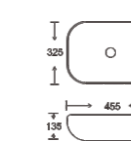

SF 9411

Art Basin
Color: White
Size: 465x350x135mm
(18.6"x14"x5.4")