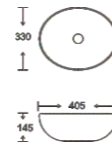

SF 9516-91
Art Basin
Color: Glossy Marble
Size: 405x330x145mm
(16.2"x13.2"x5.8")