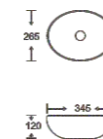

SF 9516A-23-RG
Art Basin
Color: Inner White Outer Rose Gold
Size: 345x265x120mm
(13.8"x10.6"x4.8")