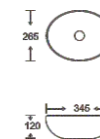

SF 9516A-23-S
Art Basin
Color: Inner White Outer Silver
Size: 345x265x120mm
(13.8"x10.6"x4.8")