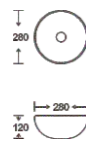

SF 9522-5
Art Basin
Color: Metallic
Size: 280x280x120mm
(11.2"x11.2"x4.8")