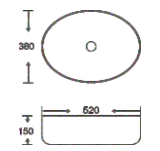

SAFFRON™
CERAMIC SANITARY WARE

COLORFUL BASIN SERIES