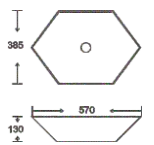

SF 9471-2-GRAY
Art Basin
Color:
Inner White Outer Gray
Size: 570x385x130mm
(22.8"x15.4"x5.2")