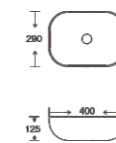

SF 9408B-16-S
Art Basin
Color: White With Silver Lines
Size: 400x290x125mm (16"x11.6"x5")