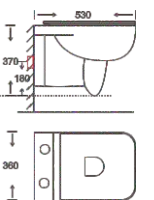

**SF 9601**  
Washdown Wall-hung Closet  
With PP seat cover  
Color: White  
Size: 530x360x370mm  
(21.2"x14.4"x14.8")  
P-trap, 180mm, Roughing-in

**SF 9601 WITH JET**  
Washdown Wall-hung Closet  
With PP seat cover  
Color: White  
Size: 530x360x370mm  
(21.2"x14.4"x14.8")  
P-trap, 180mm, Roughing-in