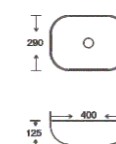

SF 9408B-17-S
Art Basin
Color: Inner White Outer Silver
Size: 400x290x125mm (16"x11.6"x5")