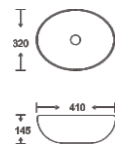

SF 9458-5
Art Basin
Color:
Glossy Marble
Size: 410x320x145mm
(16.4"x12.8"x5.8")