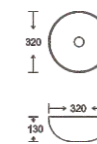

SF 9523-12-S
Art Basin
Color: Full Silver
Size: 320x320x130mm
(12.8"x12.8"x5.2")