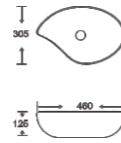

SF 9466-1-S
Art Basin
Color: White With Silver Lines
Size: 460x305x125mm
(18.4"x12.2"x5")