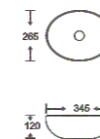

SF 9516A-7
Art Basin
Color: Glossy Marble
Size: 345x265x120mm
(13.8"x10.6"x4.8")