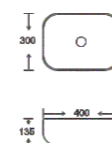

SF 9465-11-RG
Art Basin
Color:
White With Rose Gold Lines
Size: 400x300x135mm
(16"x12"x5.4")