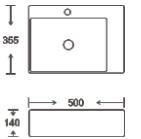

SF 9559
Art Basin
Color: White/Ivory
Size: 495x305x130mm
(19.8"x12.2"x5.2")