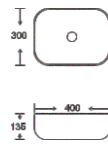

SF 9465-17-D BROWN
Art Basin
Color: Matt Dark Brown
Size: 400x300x135mm
(16"x12"x5.4")