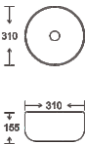

SF 9520-2
Art Basin
Color:
Glossy Marble
Size: 445x355x110mm
(17.8"x14.2"x4.4")