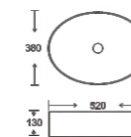

SF 9425A-4-RG
Art Basin
Color: Inner White Outer Rose Gold
Size: 520x380x130mm
(20.8"x15.2"x5.2")