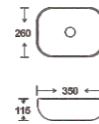

SF 9408A-19-S
Art Basin
Color:
Inner White Outer Silver
Size: 350x260x115mm
(14"x10.4"x4.6")