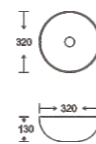

SF 9523-12-G
Art Basin
Color: Full Gold
Size: 320x320x130mm
(12.8"x12.8"x5.2")