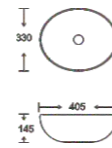

SF 9516-71-G
Art Basin
Color:
Inner White Outer Gold
Size: 405x330x145mm
(16.2"x13.2"x5.8")