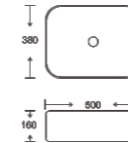

SF 9449-1-BLACK
Art Basin
Color: Matt Black
Size: 500x380x160mm
(20"x15.2"x6.4")