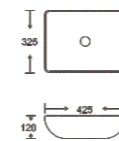

SF 9437-1-BLUE
Art Basin
Color: Inner White Outer Blue
Size: 395x395x170mm
(15.8"x15.8"x6.8")