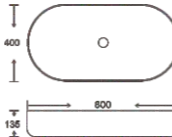

SF 9494-1-G
Art Basin
Color:
Inner White Outer Gold
Size: 620x320x120mm
(24.8"x12.8"x4.8")

SF 9494-1-RG
Art Basin
Color:
Inner White Outer Rose Gold
Size: 620x320x120mm
(24.8"x12.8"x4.8")

SF 9495-1-BLACK
Art Basin
Color:
Matt Black
Size: 800x400x135mm
(32"x16"x5.4")