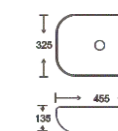

SF 9408-31-RG
Art Basin
Color: Inner Black Outer Rose Gold
Size: 455x325x135mm
(18.2"x13"x5.4")