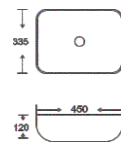

SF 9481-2-BLACK
Art Basin
Color:
Matt Black
Size: 450x335x120mm
(18"x13.4"x4.8")