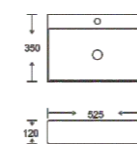

SF 9553-4
Art Basin
Color:
Glossy Marble
Size: 525x350x120mm
(21"x14"x4.8")