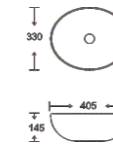

SF 9516-51
Art Basin
Color: Matt Marble
Size: 405x330x145mm
(16.2"x13.2"x5.8")