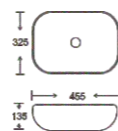

SF 9408-28-G
Art Basin
Color: Inner White Outer Gold
Size: 455x325x135mm
(18.2"x13"x5.4")