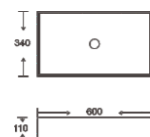

SF 9403-13
Art Basin
Color: Glossy Marble
Size: 600x340x110mm
(24"x13.6"x4.4")