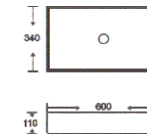

SF 9403-18-BLACK
Art Basin
Color: Inner White Outer Black
Size: 600x340x110mm
(24"x13.6"x4.4")