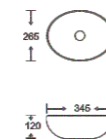

SF 9516A-2
Art Basin
Color: Glossy Marble
Size: 345x265x120mm
(13.8"x10.6"x4.8")