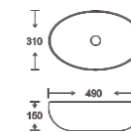

SF 9418-5-S
Art Basin
Color:
Inner White Outer Silver
Size: 490x310x150mm
(19.6"x12.4"x6")