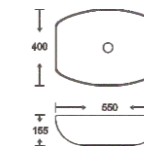

SF 9426B-18-BROWN
Art Basin
Color: Matt Brown
Size: 550x400x155mm
(22"x16"x6.2")