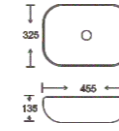

SF 9408-109-BLACK
Art Basin
Color: Matt Black
Size: 455x325x135mm
(18.2"x13"x5.4")