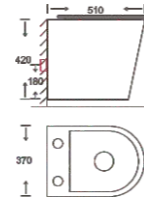

SF 9617
Washdown Wall-hung Closet
With UF seat cover
Color: White
Size: 500x375x410mm
(20"x15"x16.4")
P-trap, 180mm, Roughing-in