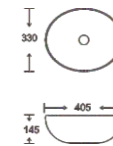

SF 9516-65-S
Art Basin
Color:
Inner White Outer Silver
Size: 405x330x145mm
(16.2"x13.2"x5.8")