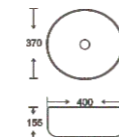

SF 9430-1-RGP
Art Basin
Color:
Inner Purple Outer Rose Gold
Size: 400x400x150mm
(16"x16"x6")