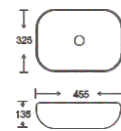

SF 9408-21
Art Basin
Color: Matt Marble
Size: 455x325x135mm (18.2"x13"x5.4")