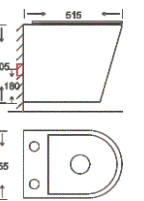

SF 9629
Washdown Wall-hung Closet
With UF seat cover
Color: Ivory
Size: 480x360x400mm
(19.2"x14.4"x16")
P-trap, 180mm, Roughing-in