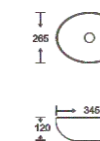

SF 9516A-17-S
Art Basin
Color:
White With Silver Lines
Size: 345x265x120mm
(13.8"x10.6"x4.8")