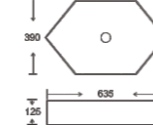

SF 9425A
Art Basin
Color: White
Size: 520x380x130mm
(20.8"x15.2"x5.2")