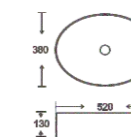

SF 9425B-1-G
Art Basin
Color: Inner White Outer Gold
Size: 600x410x155mm
(24"x16.4"x6.2")