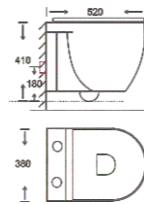

SF 9608
Washdown Wall-hung Closet
With PP seat cover
Color: White
Size: 495x360x420mm
(19.5"x14.4"x16.8")
P-trap, 180mm, Roughing-in