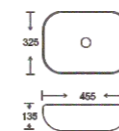

SF 9408-117-D GREY
Art Basin
Color: Matt Dark Grey
Size: 455x325x135mm
(18.2"x13"x5.4")