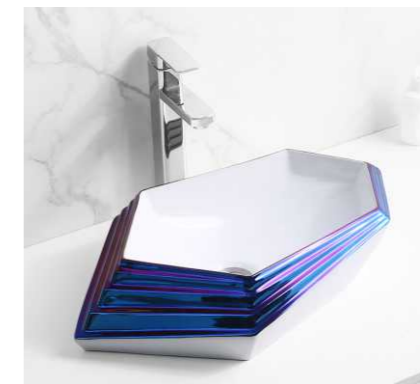

SF 9471-1-BLUE
Art Basin
Color:
Inner White Outer Blue
Size: 570x385x130mm
(22.8"x15.4"x5.2")