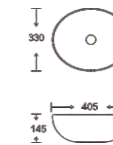

SF 9516-69
Art Basin
Color: Glossy Marble
Size: 405x330x145mm
(16.2"x13.2"x5.8")