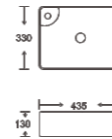

SF 9566
Art Basin
Color: White/Ivory
Size: 375x300x120mm
(15"x12"x4.8")