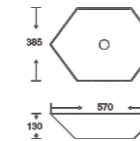

SF 9471-3
Art Basin
Color:
Glossy Marble
Size: 570x385x130mm
(22.8"x15.4"x5.2")