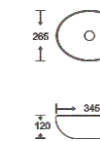

SF 9516A-16-S
Art Basin
Color:
Inner White Outer Silver
Size: 345x265x120mm
(13.8"x10.6"x4.8")