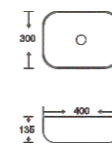

SF 9465-10-RG
Art Basin
Color:
Inner White Outer Rose Gold
Size: 400x300x135mm
(16"x12"x5.4")