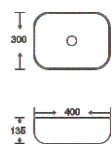

SF 9465-15
Art Basin
Color: Matt Marble
Size: 400x300x135mm
(16"x12"x5.4")