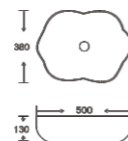

Art Basin
Color:
White With Rose Gold Lines
Size: 500x380x130mm
(20"x15.2"x5.2")

SF 9479-3-S

Art Basin
Color:
White With Silver Lines
Size: 500x380x130mm
(20"x15.2"x5.2")