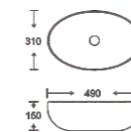

SF 9418-5-RG
Art Basin
Color:
Inner White Outer Rose Gold
Size: 490x310x150mm
(19.6"x12.4"x6")