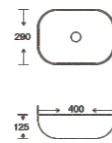

**SF 9408B-9**

Art Basin  
Color:  
Glossy Marble  
Size: 400x290x125mm  
(16"x11.6"x5")

**SF 9408B-10**  
Art Basin  
Color: Glossy Marble  
Size: 400x290x125mm (16"x11.6"x5")

**SF 9408B-11**  
Art Basin  
Color: Glossy Marble  
Size: 400x290x125mm (16"x11.6"x5")