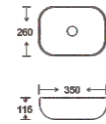

SF 9408A-14-S
Art Basin
Color:
Inner White Outer Silver
Size: 350x260x115mm
(14"x10.4"x4.6")