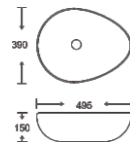

SF 9597
Art Basin
Color: White
Size: 590x410x165mm
(23.6"x16.4"x6.6")