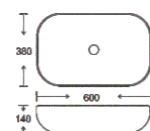

SF 9417B-18
Art Basin
Color: Glossy Marble
Size: 600x380x140mm (24"x15.2"x5.6")