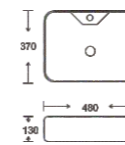

**SF 9533B-1-RG**  
Art Basin  
Color:  
Inner White Outer Rose Gold  
Size: 480x370x130mm  
(19.2"x14.8"x5.2")

**SF 9533B-1-S**  
Art Basin  
Color:  
Inner White Outer Silver  
Size: 480x370x130mm  
(19.2"x14.8"x5.2")