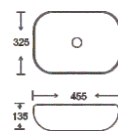

SF 9408-51-RG
Art Basin
Color: Full Rose Gold
Size: 455x325x135mm
(18.2"x13"x5.4")