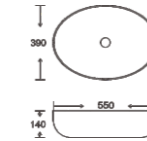

SF 9477-2-S
Art Basin
Color:
Inner White Outer Silver
Size: 550x390x140mm
(22"x15.6"x5.6")