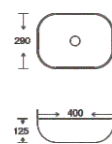

SF 9408B-14
Art Basin
Color: Glossy Marble
Size: 400x290x125mm (16"x11.6"x5")