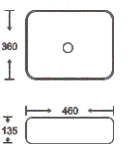

SF 9440-11-RGB
Art Basin
Color: Full Black Outer Rose Gold
Size: 460x360x135mm
(18.4"x14.4"x5.4")