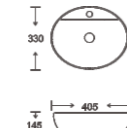

SF 9434
Art Basin
Color: White
Size: 510x360x130mm
(20.4"x14.4"x5.2")