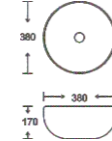

SF 9533A
Art Basin
Color: White
Size: 400x300x130mm
(16"x12"x5.2")