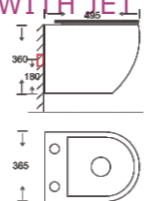

SF 9623
Washdown Wall-hung Closet
With PP seat cover
Color: White/Ivory
Size: 480x320x370mm
(19.2"x12.8"x14.8")
P-trap, 180mm, Roughing-in