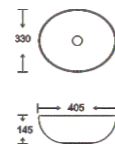

SF 9516-2-S
Art Basin
Color:
Inner White Outer Silver
Size: 405x330x145mm
(16.2"x13.2"x5.8")