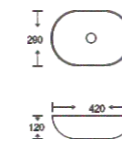

SF 9581-12-G
Art Basin
Color: Inner White Outer Gold
Size: 420x290x120mm
(16.8"x11.6"x4.8")