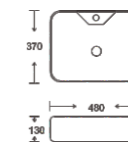

**SF 9533B-1-RG**  
Art Basin  
Color:  
Inner White Outer Rose Gold  
Size: 480x370x130mm  
(19.2"x14.8"x5.2")

**SF 9533B-1-S**  
Art Basin  
Color:  
Inner White Outer Silver  
Size: 480x370x130mm  
(19.2"x14.8"x5.2")