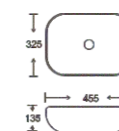

SF 9408-31-RG
Art Basin
Color: Inner Black Outer Rose Gold
Size: 455x325x135mm
(18.2"x13"x5.4")