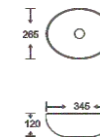

SF 9516A-22-S
Art Basin
Color: Inner White Outer Silver
Size: 345x265x120mm
(13.8"x10.6"x4.8")