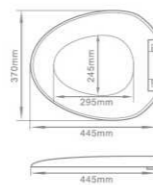

Type				
Size	Inside Diameter	295x245mm		
	Outside Diameter	445x370mm		
Installation Method	Top/Down Fixing			
Hinge				
A	B	C	D	E
Matching Bolts				
1	2	3	4	

Material: PP Toilet Seat Cover  
Technology: Soft-closing