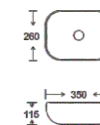

SF 9408A-18-S
Art Basin
Color:
Full Silver
Size: 350x260x115mm
(14"x10.4"x4.6")