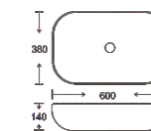

SF 9417B-21-BLACK
Art Basin
Color: Inner White Outer Black
Size: 600x380x140mm (24"x15.2"x5.6")