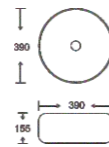

SF 9550-1-S
Art Basin
Color:
Inner White Outer Silver
Size: 390x390x155mm
(15.6"x15.6"x6.2")