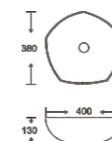

SF 9472-5-RG
Art Basin
Color: White With Rose Gold Lines
Size: 400x380x130mm
(16"x15.2"x5.2")