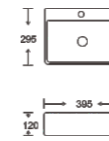

SF 9522-4
Art Basin
Color: Glossy Marble
Size: 280x280x120mm
(11.2"x11.2"x4.8")