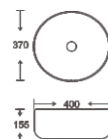

SF 9428-3-RG
Art Basin
Color:
Inner White Outer Rose Gold
Size: 400x370x155mm
(16"x14.8"x6.2")