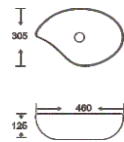

SF 9476-1-G
Art Basin
Color: Inner Matt Black Outer Gold
Size: 400x400x140mm
(16"x16"x5.2")