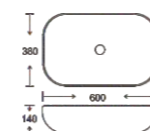

SF 9417B-10-G
Art Basin
Color: Inner White Outer Gold
Size: 600x380x140mm (24"x15.2"x5.6")