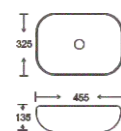

SF 9408-26-RG
Art Basin
Color: White With Rose Gold Lines
Size: 455x325x135mm
(18.2"x13"x5.4")