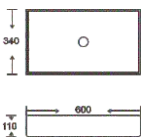

SF 9403-9
Art Basin
Color: Glossy Marble
Size: 600x340x110mm
(24"x13.6"x4.4")