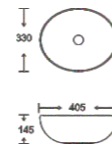

SF 9516-72-G
Art Basin
Color:
Inner White Outer Gold
Size: 405x330x145mm
(16.2"x13.2"x5.8")