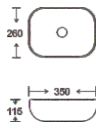

SF 9408A-28
Art Basin
Color:
Glossy Marble
Size: 350x260x115mm
(14"x10.4"x4.6")