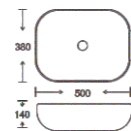

SF 9417A-10
Art Basin
Color:
Matt Marble
Size: 500x380x140mm
(20"x15.2"x5.6")