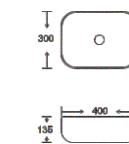

SF 9465-11-G
Art Basin
Color:
White With Gold Lines
Size: 400x300x135mm
(16"x12"x5.4")