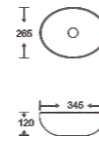

SF 9516A-25-G
Art Basin
Color:
Inner White Outer Gold
Size: 345x265x120mm
(13.8"x10.6"x4.8")