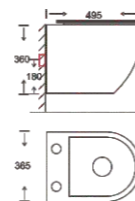

SF 9625-2-G
Washdown Wall-hung Closet
With UF seat cover
Color: Inner White Outer Gold
Size: 510x345x340mm
(20.4"x13.8"x13.6")
P-trap, 180mm, Roughing-in