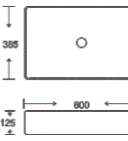

SF 9455-2
Art Basin
Color: Glossy Marble
Size: 600x385x125mm
(24"x15.4"x5")