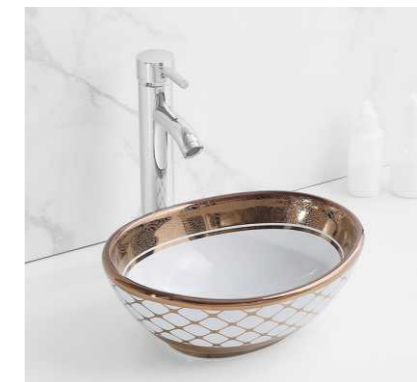

SF 9516A-16-RG
Art Basin
Color:
Inner White Outer Rose Gold
Size: 345x265x120mm
(13.8"x10.6"x4.8")