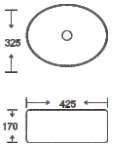

SF 9458-4-G
Art Basin
Color:
White with Gold Line
Size: 410x320x145mm
(16.4"x12.8"x5.8")