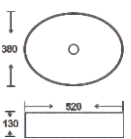

SF 9425A-4-G
Art Basin
Color: Inner White Outer Rose Gold
Size: 520x380x130mm
(20.8"x15.2"x5.2")