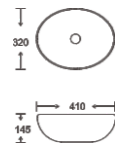

SF 9458-4-RG
Art Basin
Color:
White with Rose Gold Line
Size: 410x320x145mm
(16.4"x12.8"x5.8")