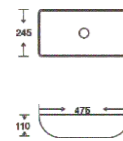

SF 9474-2-RG
Art Basin
Color:
Inner White Outer Rose Gold
Size: 475x245x110mm
(19"x9.8"x4.4")