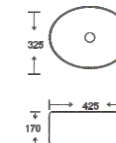

SF 9459-4
Art Basin
Color:
Glossy Marble
Size: 425x325x170mm
(17"x13"x6.8")