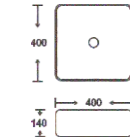

SF 9563
Art Basin
Color: White/Ivory
Size: 380x380x130mm
(15.2"x15.2"x5.2")