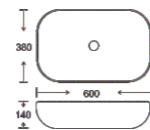

SF 9417B-12
Art Basin
Color: Glossy Marble
Size: 600x380x140mm (24"x15.2"x5.6")