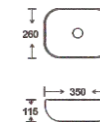

SF 9408A-17-S
Art Basin
Color:
Full Silver
Size: 350x260x115mm
(14"x10.4"x4.6")