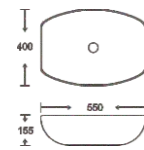

SF 9426B-13
Art Basin
Color: Glossy Marble
Size: 550x400x155mm
(22"x16"x6.2")