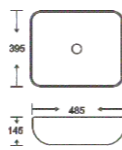

SF 9402-1-BLACK
Art Basin
Color: Matt Black
Size: 485x395x145mm
(19.4"x15.8"x5.8")