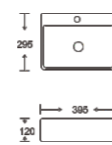

SF 9527
Art Basin
Color: White/Ivory
Size: 600x405x155mm
(24"x16.2"x6.2")