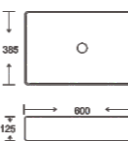

SF 9455-4
Art Basin
Color: Glossy Marble
Size: 600x385x125mm
(24"x15.4"x5")