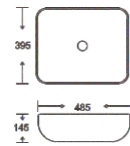

SF 9402-2-GREY
Art Basin
Color: Matt Grey
Size: 485x395x145mm
(19.4"x15.8"x5.8")