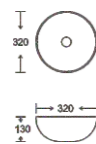

SF 9523-9
Art Basin
Color: Glossy Black
Size: 320x320x130mm
(12.8"x12.8"x5.2")