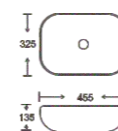

SF 9408-28-RG
Art Basin
Color: Inner White Outer Rose Gold
Size: 455x325x135mm
(18.2"x13"x5.4")