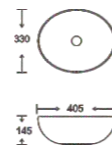

SAFFRON™
CERAMIC SANITARY WARE