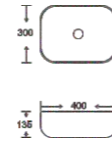

SF 9465-24-D GREY
Art Basin
Color: Matt Dark Grey
Size: 400x300x135mm
(16"x12"x5.4")