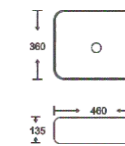

SF 9440-5-S
Art Basin
Color: Full Silver
Size: 460x360x135mm
(18.4"x14.4"x5.4")