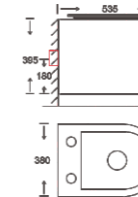

SF 9644 TORNADO FLUSH
Washdown Wall-hung Closet
With UF seat cover
Color: White
Size: 510x360x425mm
(20.4"x14.4"x17")
P-trap, 180mm, Roughing-in