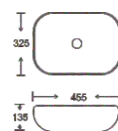

SF 9408-102-RG
Art Basin
Color: Inner White Outer Rose Gold
Size: 455x325x135mm
(18.2"x13"x5.4")