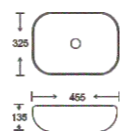

SF 9408-51-G
Art Basin
Color: Full Gold
Size: 455x325x135mm
(18.2"x13"x5.4")