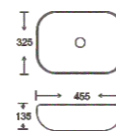

SF 9408-112-L GREY
Art Basin
Color: Matt Light Grey
Size: 455x325x135mm
(18.2"x13"x5.4")