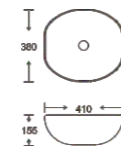

SF 9426A-2-S
Art Basin
Color: Inner White Outer Silver
Size: 410x380x155mm
(16.4"x15.2"x6.2")