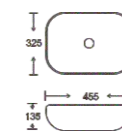

SF 9408-65-S
Art Basin
Color: Inner White Outer Silver
Size: 455x325x135mm
(18.2"x13"x5.4")