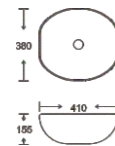

SF 9426A-2-RG
Art Basin
Color: Inner White Outer Rose Gold
Size: 410x380x155mm
(16.4"x15.2"x6.2")