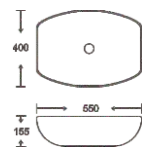

SF 9426B-11
Art Basin
Color: Glossy Marble
Size: 550x400x155mm
(22"x16"x6.2")