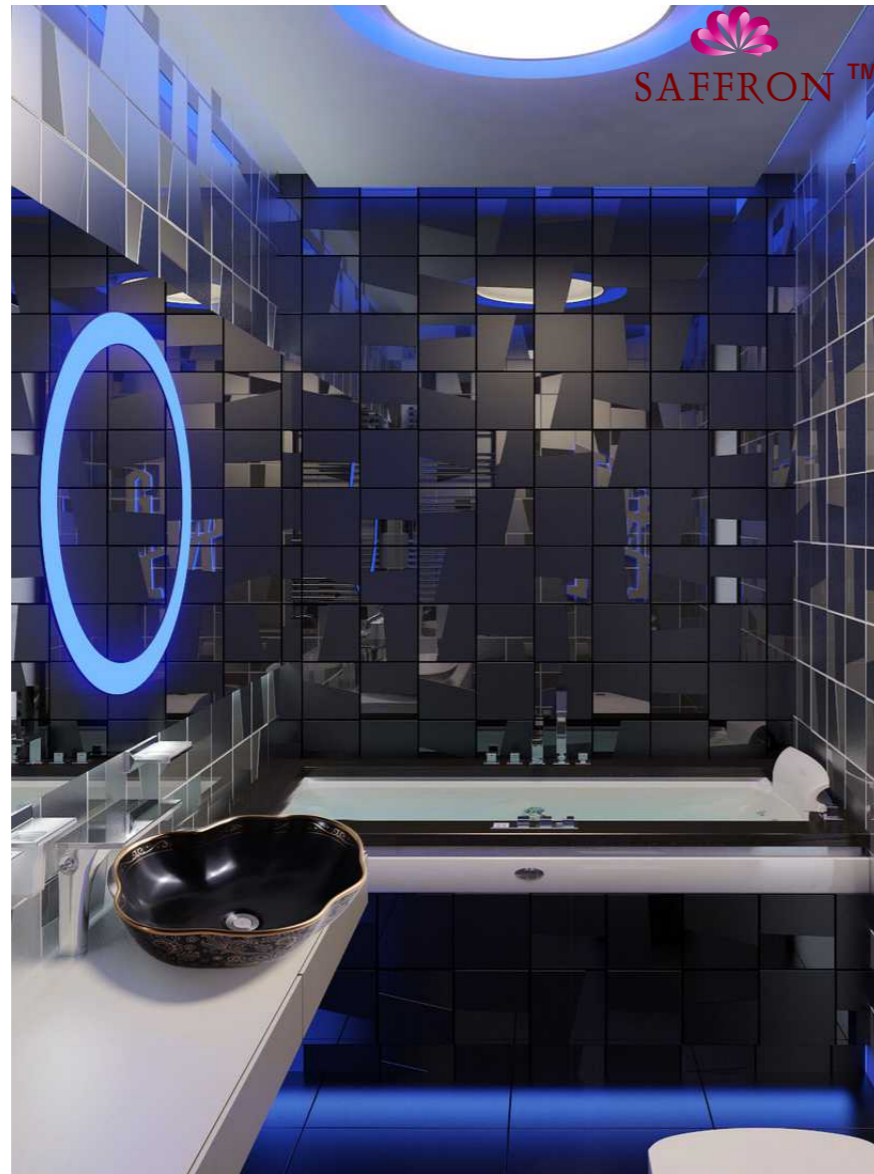

SF 9442-2
Art Basin
Color: Matt White
Size: 400x400x130mm
(16"x16"x5.2")