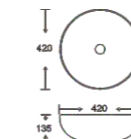

SF 9469
Art Basin
Color: White
Size: 500x380x140mm
(20"x15.2"x5.6")