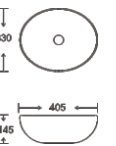

SF 9516-31

Art Basin
Color:
Glossy Marble
Size: 405x330x145mm
(16.2"x13.2"x5.8")