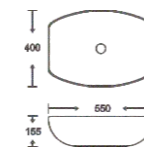

SF 9426B-16-RG
Art Basin
Color: White With Rose Gold Lines
Size: 550x400x155mm
(22"x16"x6.2")