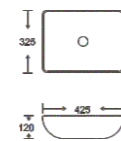

SF 9435-3
Art Basin
Color: Glossy Marble
Size: 425x325x120mm
(17"x13"x4.8")