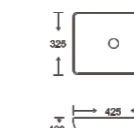

SF 9440
Art Basin
Color: White
Size: 460x360x135mm
(18.4"x14.4"x5.4")