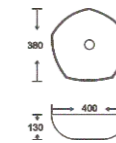

SF 9472-2-S
Art Basin
Color: Matt Black With Silver Design
Size: 400x380x130mm
(16"x15.2"x5.2")