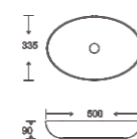

SF 9562
Art Basin
Color: Ivory
Size: 360x360x115mm
(14.4"x14.4"x4.6")