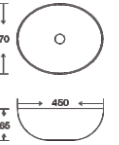

SF 9481-4-G
Art Basin
Color:
Inner Gold Outer Matt Black
Size: 450x335x120mm
(18"x13.4"x4.8")