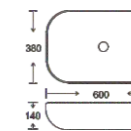

SF 9417B-5
Art Basin
Color:
Glossy Marble
Size: 600x380x140mm
(24"x15.2"x5.6")