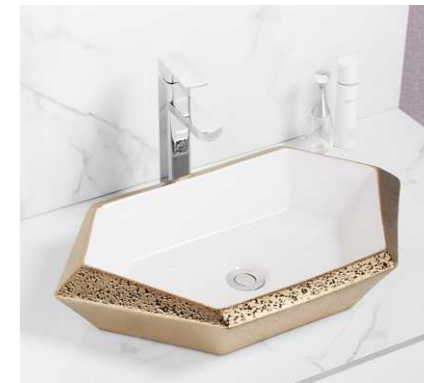

SF 9424-1-G
Art Basin
Color:
Inner White Outer Gold
Size: 635x390x125mm
(25.4"x15.6"x5")