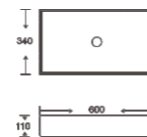

SF 9403-17
Art Basin
Color: Inner White Outer Colorful
Size: 600x340x110mm
(24"x13.6"x4.4")