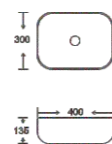

SF 9465-8-S
Art Basin
Color:
Inner White Outer Silver
Size: 400x300x135mm
(16"x12"x5.4")