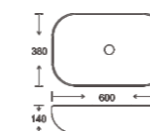

SF 9417B-10-RG
Art Basin
Color: Inner White Outer Rose Gold
Size: 600x380x140mm (24"x15.2"x5.6")