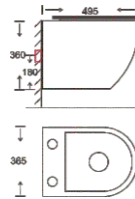

SF 9625-1-BLACK
Washdown Wall-hung Closet
With UF seat cover
Color: Matt Black
Size: 510x345x340mm
(20.4"x13.8"x13.6")
P-trap, 180mm, Roughing-in