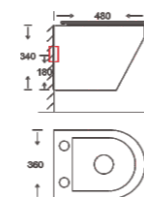

SF 9632
Siphonic One-Piece Closet
With PP seat cover
Color: White
Size: 630x360x710mm
(25.2"x14.4"x28.4")
S-trap, 300mm, Roughing-in