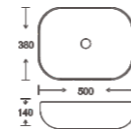

SF 9417A-5
Art Basin
Color:
Full Black
Size: 500x380x140mm
(20"x15.2"x5.6")