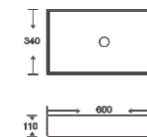

SF 9403-18-G
Art Basin
Color: Inner White Outer Gold
Size: 600x340x110mm
(24"x13.6"x4.4")