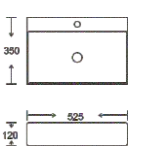

SF 9553-9
Art Basin
Color:
Matt Marble
Size: 525x350x120mm
(21"x14"x4.8")