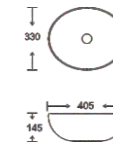

SF 9516-96
Art Basin
Color: Glossy Marble
Size: 405x330x145mm
(16.2"x13.2"x5.8")