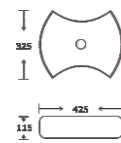

SF 9429A-3-BLACK
Art Basin
Color: Inner White Outer Black
Size: 425x325x115mm
(17"x13"x4.6")