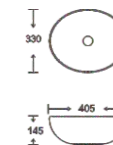

SF 9516-67
Art Basin
Color: Inner White Outer Marble
Size: 405x330x145mm
(16.2"x13.2"x5.8")