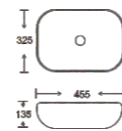

SF 9408-74-B
Art Basin
Color:
Inner Blue Outer Brown
Size: 455x325x135mm
(18.2"x13"x5.4")