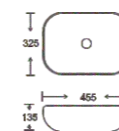

SF 9408-98-RG
Art Basin
Color:
Inner White Outer Rose Gold
Size: 455x325x135mm
(18.2"x13"x5.4")