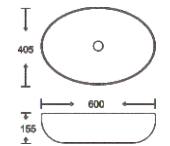

SF 9527-9-G
Art Basin
Color: Full Gold
Size: 600x405x155mm
(24"x16.2"x6.2")