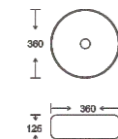

SF 9447
Art Basin
Color: White
Size: 360x360x135mm
(14.4"x14.4"x5.4")