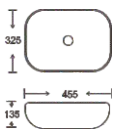

SF 9408-33
Art Basin
Color: Matt Marble
Size: 455x325x135mm (18.2"x13"x5.4")