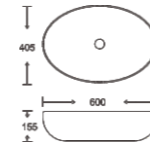

SF 9534
Art Basin
Color: White/Ivory
Size: 470x470x110mm
(18.8"x18.8"x4.4")