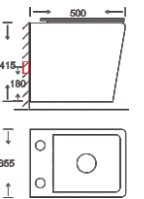

SF 9616 RIMLESS
Washdown Wall-hung Closet
With UF seat cover
Color: White
Size: 495x365x360mm
(19.8"x14.6"x14.4")
P-trap, 180mm, Roughing-in