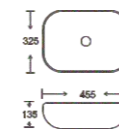

SF 9408-73-RG
Art Basin
Color:
Full Rose Gold
Size: 455x325x135mm
(18.2"x13"x5.4")