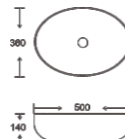

SF 9475-1-S
Art Basin
Color:
Inner White Outer Silver
Size: 500x360x140mm
(20"x14.4"x5.6")