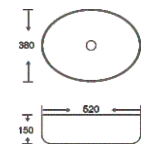

SAFFRON™
CERAMIC SANITARY WARE

COLORFUL BASIN SERIES

SF 9488-1-G
Art Basin
Color:
White With Gold Lines
Size: 520x380x150mm
(20.8"x15.2"x6")