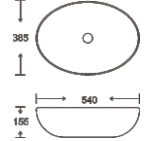

SF 9435-1
Art Basin
Color: Glossy Marble
Size: 425x325x120mm
(17"x13"x4.8")