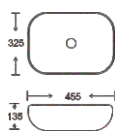

SF 9408-63-G
Art Basin
Color: Inner White Outer Gold
Size: 455x325x135mm
(18.2"x13"x5.4")