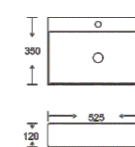

SF 9553-12
Art Basin
Color:
Glossy Marble
Size: 525x350x120mm
(21"x14"x4.8")