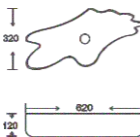

SF 9493-1-BLUE
Art Basin
Color:
Inner White Outer Blue
Size: 505x355x140mm
(20.2"x14.2"x5.6")