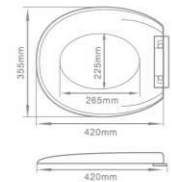

Material: PP Toilet Seat Cover
Technology: Soft-closing