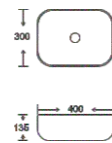

**SF 9465-23**  
Art Basin  
Color: Matt Marble  
Size: 400x300x135mm  
(16"x12"x5.4")

**SF 9465-7-G**  
Art Basin  
Color:  
Inner White Outer Gold  
Size: 400x300x135mm  
(16"x12"x5.4")

**SF 9465-7-RG**  
Art Basin  
Color:  
Inner White Outer Rose Gold  
Size: 400x300x135mm  
(16"x12"x5.4")