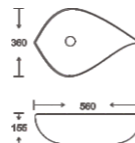

SF 9437-2
Art Basin
Color: White with Black & Gold Line
Size: 395x395x170mm
(15.8"x15.8"x6.8")