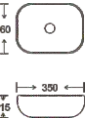

SF 9408A-27
Art Basin
Color:
Glossy Marble
Size: 350x260x115mm
(14"x10.4"x4.6")