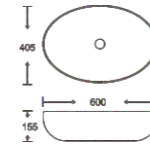

SF 9527-12
Art Basin
Color: Glossy Marble
Size: 600x405x155mm
(24"x16.2"x6.2")