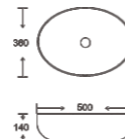

SF 9477-1
Art Basin
Color:
Matt Marble
Size: 550x390x140mm
(22"x15.6"x5.6")