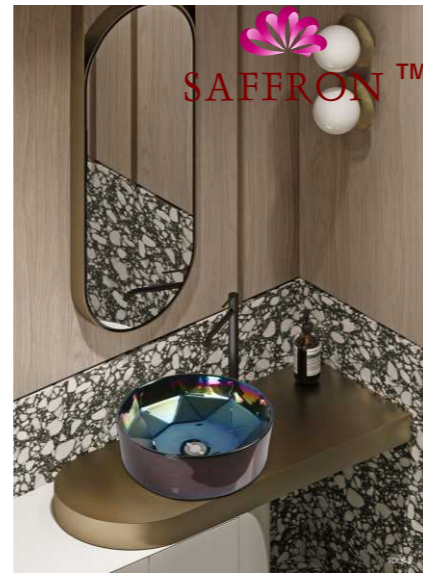

SF 9433-1
Art Basin
Color: Glossy Marble
Size: 600x360x150mm
(24"x14.4"x6")