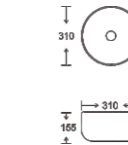

SF 9515-5
Art Basin
Color:
Rainbow
Size: 310x310x155mm
(12.4"x12.4"x6.2")