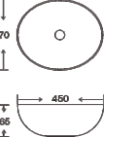

SF 9481-6-G
Art Basin
Color:
White With Gold Lines
Size: 450x335x120mm
(18"x13.4"x4.8")