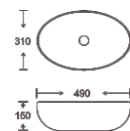

SF 9424-1-RG
Art Basin
Color:
Inner White Outer Rose Gold
Size: 635x390x125mm
(25.4"x15.6"x5")