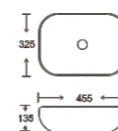

SF 9408-31-G
Art Basin
Color: Inner Black Outer Gold
Size: 455x325x135mm
(18.2"x13"x5.4")