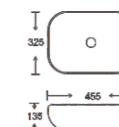

SF 9408-8
Art Basin
Color: Glossy Marble
Size: 455x325x135mm
(18.2"x13"x5.4")