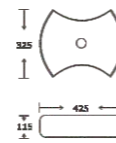

SF 9429B-1-G
Art Basin
Color: White with Gold Line
Size: 530x380x120mm
(21.2"x15.2"x4.8")