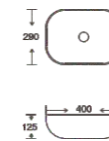

SF 9408B-2

Art Basin
Color:
Glossy Marble
Size: 400x290x125mm
(16"x11.6"x5")