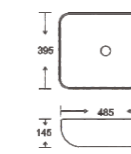

### WHITE BASIN SERIES

**SF 9401**

Art Basin  
Color: White  
Size: 410x410x165mm  
(16.4"x16.4"x6.6")

**SF 9402**

Art Basin  
Color: White  
Size: 485x395x145mm  
(19.4"x15.8"x5.8")

**SF 9403**

Art Basin  
Color: White  
Size: 600x340x110mm  
(24"x13.6"x4.4")