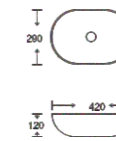

SF 9581-3-RG
Art Basin
Color: Full Rose Gold
Size: 420x290x120mm
(16.8"x11.6"x4.8")