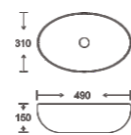

SF 9420-1
Art Basin
Color:
Glossy Marble
Size: 405x330x145mm
(16.2"x13.2"x5.8")