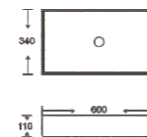

SF 9403-18-BLACK
Art Basin
Color: Inner White Outer Black
Size: 600x340x110mm
(24"x13.6"x4.4")