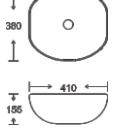

SF 9417A
Art Basin
Color: White
Size: 500x380x140mm
(20"x15.2"x5.6")