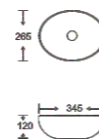

SF 9516A-23-G
Art Basin
Color: Inner White Outer Gold
Size: 345x265x120mm
(13.8"x10.6"x4.8")