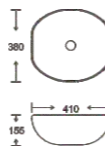

SF 9426A-3-P
Art Basin
Color: Full Purple
Size: 410x380x155mm
(16.4"x15.2"x6.2")