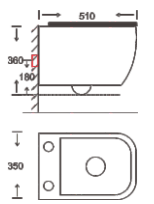

SF 9604 RIMLESS
Washdown Wall-hung Closet
With UF seat cover
Color: White
Size: 480x350x370mm
(19.2"x14"x14.8")
P-trap, 180mm, Roughing-in