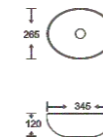

**SF 9516A-18-RG**  
 Art Basin  
 Color: Full Rose Gold  
 Size: 345x265x120mm  
 (13.8"x10.6"x4.8")

**SF 9516A-18-S**  
 Art Basin  
 Color: Full Silver  
 Size: 345x265x120mm  
 (13.8"x10.6"x4.8")

**SF 9516A-22-G**  
 Art Basin  
 Color: Inner White Outer Gold  
 Size: 345x265x120mm  
 (13.8"x10.6"x4.8")