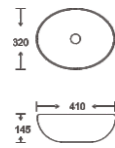

**SF 9455-4**  
Art Basin  
Color: Glossy Marble  
Size: 600x385x125mm  
(24"x15.4"x5")

**SF 9455-5**  
Art Basin  
Color: Glossy Marble  
Size: 600x385x125mm  
(24"x15.4"x5")

**SF 9458-3-G**  
Art Basin  
Color:  
Inner White Outer Gold  
Size: 410x320x145mm  
(16.4"x12.8"x5.8")