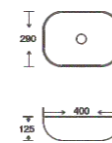

SF 9408B-16-RG
Art Basin
Color: White With Rose Gold Lines
Size: 400x290x125mm (16"x11.6"x5")