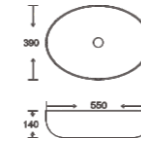

SF 9477-2-RG
Art Basin
Color:
Inner White Outer Rose Gold
Size: 550x390x140mm
(22"x15.6"x5.6")