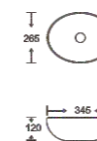

SF 9516A-17-RG
Art Basin
Color:
White With Rose Gold Lines
Size: 345x265x120mm
(13.8"x10.6"x4.8")