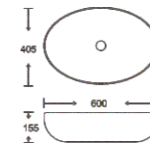

SF 9527-16-RG
Art Basin
Color: Inner White Outer Rose Gold
Size: 600x405x155mm
(24"x16.2"x6.2")