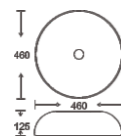

SF 9427-1-RG
Art Basin
Color:
Inner White Outer Rose Gold
Size: 460x460x125mm
(18.4"x18.4"x5")