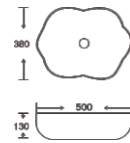

**SF 9470-3-S**  
Art Basin  
Color:  
White With Silver Lines  
Size: 500x380x140mm  
(20"x15.2"x5.6")

**SF 9479-1-G**

Art Basin  
Color:  
Inner Matt Black Outer Gold  
Size: 500x380x130mm  
(20"x15.2"x5.2")