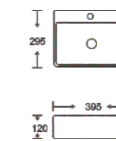

SF 9526-4
Art Basin
Color: Metallic
Size: 395x295x120mm
(15.8"x11.8"x4.8")