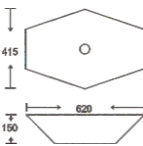

SF 9505A-5
Art Basin
Color:
Rustic
Size: 570x360x140mm
(22.8"x14.4"x5.6")