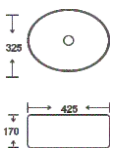

SF 9458-2
Art Basin
Color:
Glossy Marble
Size: 410x320x145mm
(16.4"x12.8"x5.8")