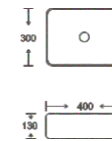

SF 9564A-7
Art Basin
Color: Glossy Marble
Size: 400x300x130mm
(16"x12"x5.2")