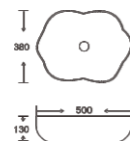

SF 9479-3-RG