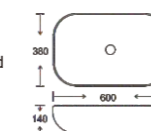

SF 9417B-10-S
Art Basin
Color: Inner White Outer Silver
Size: 600x380x140mm (24"x15.2"x5.6")