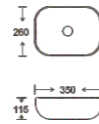

SF 9408A-17-G
Art Basin
Color:
Full Gold
Size: 350x260x115mm
(14"x10.4"x4.6")