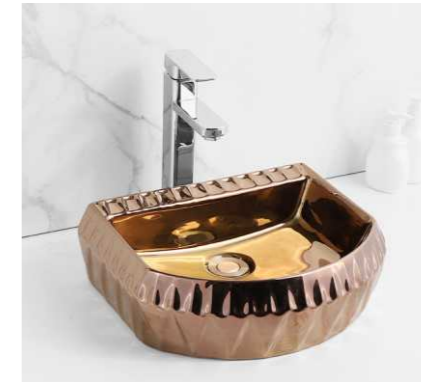

**SF 9485-1-G**

Art Basin  
Color:  
Full Gold  
Size: 400x310x130mm  
(16"x12.4"x5.2")

**SF 9485-1-RG**

Art Basin  
Color:  
Full Rose Gold  
Size: 400x310x130mm  
(16"x12.4"x5.2")

**SF 9485-1-S**

Art Basin  
Color:  
Full Silver  
Size: 400x310x130mm  
(16"x12.4"x5.2")