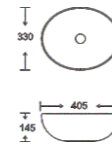

SF 9516-50
Art Basin
Color: Matt Marble
Size: 405x330x145mm
(16.2"x13.2"x5.8")