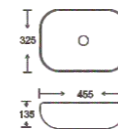

**SF 9408-24-RG**  
Art Basin  
Color: Inner White Outer Rose Gold  
Size: 455x325x135mm  
(18.2"x13"x5.4")

**SF 9408-28-G**  
Art Basin  
Color: Inner White Outer Gold  
Size: 455x325x135mm  
(18.2"x13"x5.4")