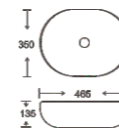

SF 9411-9-S
Art Basin
Color:
Inner White Outer Silver
Size: 465x350x135mm
(18.6"x14"x5.4")