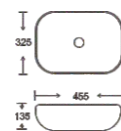

SF 9408-37-BROWN
Art Basin
Color:
Matt Brown
Size: 455x325x135mm
(18.2"x13"x5.4")