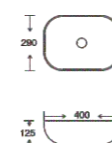

SF 9408B-18-RG
Art Basin
Color: Inner White Outer Rose Gold
Size: 400x290x125mm (16"x11.6"x5")