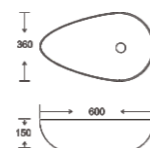

SF 9433-3-S
Art Basin
Color: Inner White Outer Silver
Size: 600x360x150mm
(24"x14.4"x6")