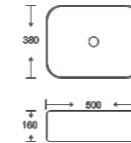

SF 9456
Art Basin
Color: White
Size: 300x300x120mm
(12"x12"x4.8")