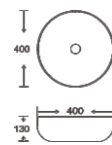

SF 9496
Art Basin
Color: White
Size: 600x400x135mm
(24"x16"x5.4")