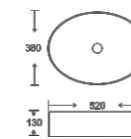

SF 9425A-3-RG
Art Basin
Color: Inner White Outer Rose Gold
Size: 520x380x130mm
(20.8"x15.2"x5.2")