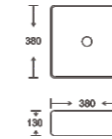

SF 9564B
Art Basin
Color: White
Size: 480x370x130mm
(19.2"x14.8"x5.2")