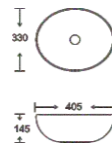

**SF 9516-33**

Art Basin  
Color:  
Glossy Marble  
Size: 405x330x145mm  
(16.2"x13.2"x5.8")

**SF 9516-34**  
Art Basin  
Color: Glossy Marble  
Size: 405x330x145mm  
(16.2"x13.2"x5.8")

**SF 9516-35**  
Art Basin  
Color: Glossy Marble  
Size: 405x330x145mm  
(16.2"x13.2"x5.8")