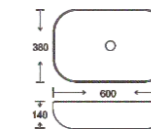

SF 9417B-23
Art Basin
Color: Matt Marble
Size: 600x380x140mm (24"x15.2"x5.6")