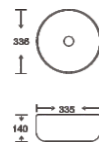

SF 9460-1-RG
Art Basin
Color:
Inner White Outer Rose Gold
Size: 335x335x140mm
(13.4"x13.4"x5.6")