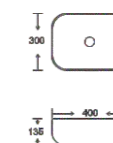

SF 9465-11-S
Art Basin
Color:
White With Silver Lines
Size: 400x300x135mm
(16"x12"x5.4")