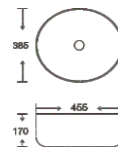

SF 9486-1-RG