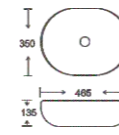

**SF 9408B-18-S**  
Art Basin  
Color: Inner White Outer Silver  
Size: 400x290x125mm (16"x11.6"x5")

**SAFFERON™**  
CERAMIC SANITARY WARE

**COLORFUL BASIN SERIES**

**SF 9411-9-G**  
Art Basin  
Color:  
Inner White Outer Gold  
Size: 465x350x135mm  
(18.6"x14"x5.4")