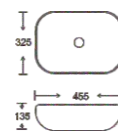

SF 9408-86
Art Basin
Color: Glossy Marble
Size: 455x325x135mm
(18.2"x13"x5.4")