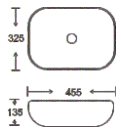

SF 9408-65-G
Art Basin
Color: Inner White Outer Gold
Size: 455x325x135mm
(18.2"x13"x5.4")