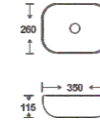

SF 9408A-12-RG
Art Basin
Color:
Inner White Outer Rose Gold
Size: 350x260x115mm
(14"x10.4"x4.6")