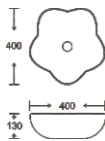

SF 9442-2
Art Basin
Color: Matt White
Size: 400x400x130mm
(16"x16"x5.2")