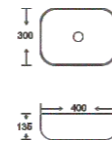

SF 9465-19-L GREY
Art Basin
Color: Matt Light Grey
Size: 400x300x135mm
(16"x12"x5.4")