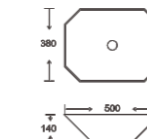

SF 9470-3-S
Art Basin
Color:
White With Silver Lines
Size: 500x380x140mm
(20"x15.2"x5.6")