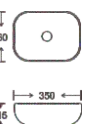

SAFFRON™
CERAMIC SANITARY WARE