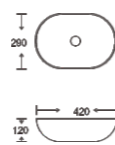

SF 9583
Art Basin
Color: White
Size: 350x350x150mm
(14"x14"x6")