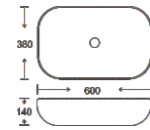

SF 9417B-11
Art Basin
Color: Glossy Marble
Size: 600x380x140mm (24"x15.2"x5.6")