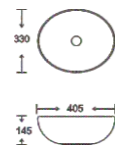

SF 9516-19-BLACK
Art Basin
Color:
Full Glossy Black
Size: 405x330x145mm
(16.2"x13.2"x5.8")