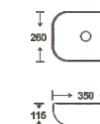

SF 9408A-5
Art Basin
Color:
Glossy Marble
Size: 350x260x115mm
(14"x10.4"x4.6")