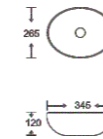

SF 9516A-21-RG
Art Basin
Color: Inner White Outer Rose Gold
Size: 345x265x120mm
(13.8"x10.6"x4.8")