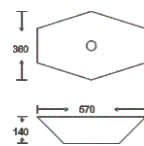

SF 9505A-9
Art Basin
Color:
Matt Marble
Size: 570x360x140mm
(22.8"x14.4"x5.6")