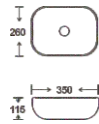

SF 9408A-14-RG
Art Basin
Color:
Inner White Outer Rose Gold
Size: 350x260x115mm
(14"x10.4"x4.6")