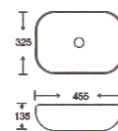

SF 9408-102-S
Art Basin
Color: Inner White Outer Silver
Size: 455x325x135mm
(18.2"x13"x5.4")