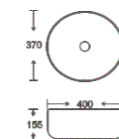

SF 9432-1-RGB
Art Basin
Color:
Inner Blue Outer Rose Gold
Size: 390x390x115mm
(15.6"x15.6"x4.6")