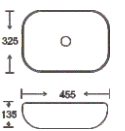

SF 9408-114-GREEN
Art Basin
Color: Matt Green
Size: 455x325x135mm
(18.2"x13"x5.4")