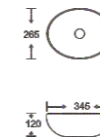

SF 9516A-10
Art Basin
Color: Matt Marble
Size: 345x265x120mm
(13.8"x10.6"x4.8")