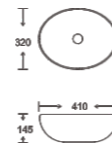

SF 9459-2
Art Basin
Color:
Glossy Marble
Size: 425x325x170mm
(17"x13"x6.8")