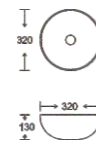

SF 9523-5
Art Basin
Color: Glossy Marble
Size: 320x320x130mm
(12.8"x12.8"x5.2")