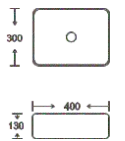

SF 9564A-9
Art Basin
Color: Glossy Marble
Size: 400x300x130mm
(16"x12"x5.2")