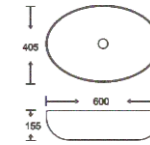

SF 9527-13
Art Basin
Color: Glossy Marble
Size: 600x405x155mm
(24"x16.2"x6.2")