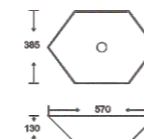

SF 9471-4-RG
Art Basin
Color:
Full Rose Gold
Size: 570x385x130mm
(22.8"x15.4"x5.2")