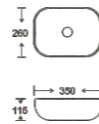

SF 9408A-22-G
Art Basin
Color:
Full Gold
Size: 350x260x115mm
(14"x10.4"x4.6")