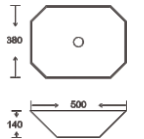

SF 9470-3-G
Art Basin
Color:
White With Gold Lines
Size: 500x380x140mm
(20"x15.2"x5.6")