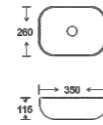

**SF 9408A-5**  
Art Basin  
Color:  
Glossy Marble  
Size: 350x260x115mm  
(14"x10.4"x4.6")

**SF 9408A-6**  
Art Basin  
Color:  
Matt Marble  
Size: 350x260x115mm  
(14"x10.4"x4.6")

**SF 9408A-7**  
Art Basin  
Color:  
Glossy Marble  
Size: 350x260x115mm  
(14"x10.4"x4.6")