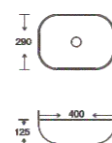

SF 9408B-15-S
Art Basin
Color: Full Silver
Size: 400x290x125mm (16"x11.6"x5")