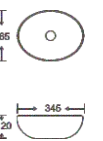

SF 9516A-17-G
Art Basin
Color:
White With Gold Lines
Size: 345x265x120mm
(13.8"x10.6"x4.8")