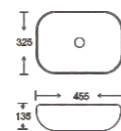

SF 9408-51-S
Art Basin
Color: Full Silver
Size: 455x325x135mm
(18.2"x13"x5.4")