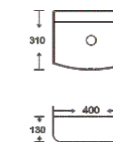

SF 9485-1-S

Art Basin
Color:
Full Silver
Size: 400x310x130mm
(16"x12.4"x5.2")