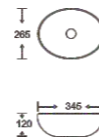

SF 9516A-6
Art Basin
Color: Glossy Marble
Size: 345x265x120mm
(13.8"x10.6"x4.8")