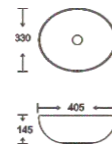

SF 9516-90
Art Basin
Color: Matt Marble
Size: 405x330x145mm
(16.2"x13.2"x5.8")