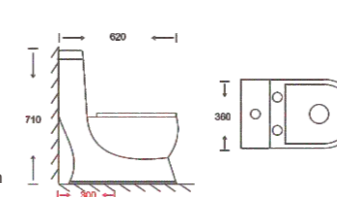

SF 034
Wall-hung Urinal
Color: White
Size: 280x280x500mm
(11.2"x11.2"x20")
Wall Mounting Outlet
Or Floor Mounting Outlet