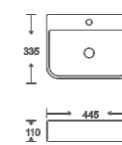

SF 9522
Art Basin
Color: White
Size: 280x280x120mm
(11.2"x11.2"x4.8")