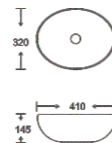

SF 9458-4-S
Art Basin
Color:
White with Silver Line
Size: 410x320x145mm
(16.4"x12.8"x5.8")