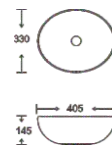

SF 9516-47
Art Basin
Color: Metallic
Size: 405x330x145mm
(16.2"x13.2"x5.8")