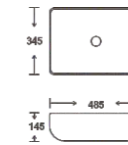

SF 9537
Art Basin
Color: White/Ivory
Size: 420x420x135mm
(16.8"x16.8"x5.4")