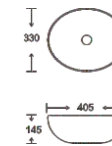

SF 9516-19-G
Art Basin
Color:
Full Gold
Size: 405x330x145mm
(16.2"x13.2"x5.8")