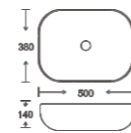

SF 9417A-7
Art Basin
Color:
Glossy Marble
Size: 500x380x140mm
(20"x15.2"x5.6")