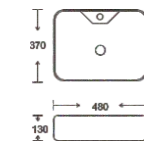

SF 9546
Art Basin
Color: Ivory
Size: 610x410x125mm
(24.4"x16.4"x5")