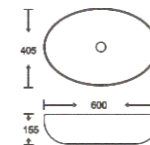

SF 9527-9-RG
Art Basin
Color: Full Rose Gold
Size: 600x405x155mm
(24"x16.2"x6.2")