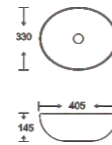

**SF 9516-69**  
Art Basin  
Color: Glossy Marble  
Size: 405x330x145mm  
(16.2"x13.2"x5.8")

**SF 9516-76**  
Art Basin  
Color: Glossy Marble  
Size: 405x330x145mm  
(16.2"x13.2"x5.8")

**SF 9516-77**  
Art Basin  
Color: Glossy Marble  
Size: 405x330x145mm  
(16.2"x13.2"x5.8")