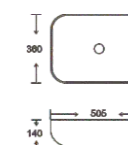

SF 9473-2-GRAY
Art Basin
Color:
Matt Gray
Size: 505x360x140mm
(20.2"x14.4"x5.6")