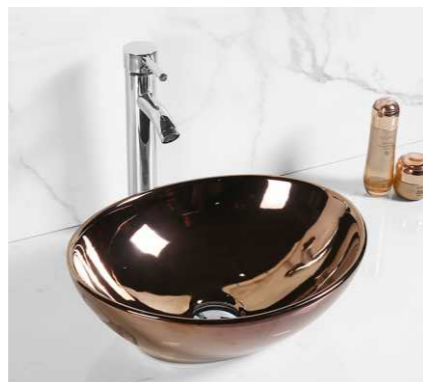

SF 9516-2-RG
Art Basin
Color:
Inner White Outer Rose Gold
Size: 405x330x145mm
(16.2"x13.2"x5.8")