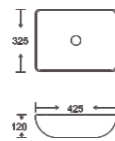

SF 9435-5
Art Basin
Color: Glossy Marble
Size: 425x325x120mm
(17"x13"x4.8")