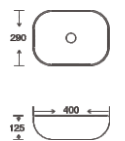

SF 9408B-4

Art Basin
Color:
Glossy Marble
Size: 400x290x125mm
(16"x11.6"x5")