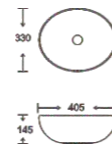

SF 9516-54-BROWN
Art Basin
Color:
Matt Brown
Size: 405x330x145mm
(16.2"x13.2"x5.8")