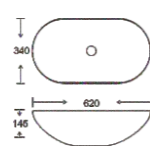

SF 9402-3-L BROWN
Art Basin
Color: Matt Light Brown
Size: 485x395x145mm
(19.4"x15.8"x5.8")