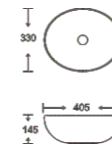

SF 9516-98
Art Basin
Color: Glossy Marble
Size: 405x330x145mm
(16.2"x13.2"x5.8")