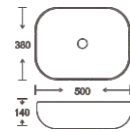

SF 9417A-2
Art Basin
Color:
Matt Marble
Size: 500x380x140mm
(20"x15.2"x5.6")