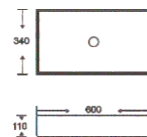

SF 9403-8
Art Basin
Color: Glossy Marble
Size: 600x340x110mm
(24"x13.6"x4.4")