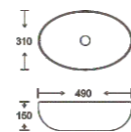

SF 9418-5-G
Art Basin
Color:
Inner White Outer Gold
Size: 490x310x150mm
(19.6"x12.4"x6")