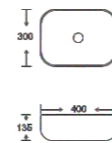

SF 9465-9-G
Art Basin
Color:
Inner White Outer Gold
Size: 400x300x135mm
(16"x12"x5.4")