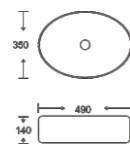

SF 9588
Art Basin
Color: White
Size: 550x390x160mm
(22"x15.6"x6.4")