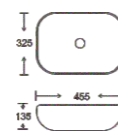

SF 9408-79
Art Basin
Color: Glossy Marble
Size: 455x325x135mm
(18.2"x13"x5.4")