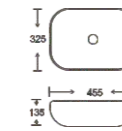

SF 9408-48
Art Basin
Color: Glossy Marble
Size: 455x325x135mm (18.2"x13"x5.4")