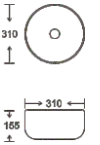

SF 9505A-3
Art Basin
Color:
Glossy Marble
Size: 570x360x140mm
(22.8"x14.4"x5.6")