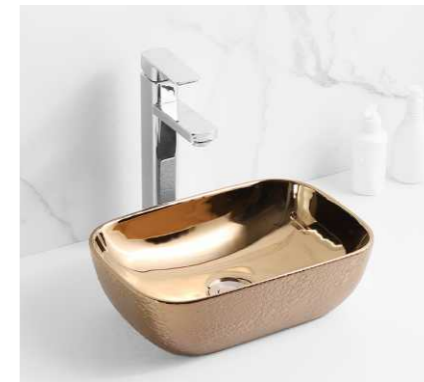

SF 9408A-17-RG
Art Basin
Color:
Full Rose Gold
Size: 350x260x115mm
(14"x10.4"x4.6")