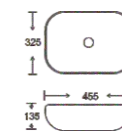

SF 9408-63-S
Art Basin
Color: Inner White Outer Silver
Size: 455x325x135mm
(18.2"x13"x5.4")