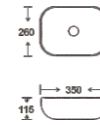

SF 9408A-11-RG
Art Basin
Color:
Inner White Outer Rose Gold
Size: 350x260x115mm
(14"x10.4"x4.6")