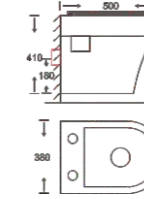

SF 9620
Washdown Wall-hung Closet
With UF seat cover
Color: White
Size: 500x355x415mm
(20"x14.2"x16.6")
P-trap, 180mm, Roughing-in