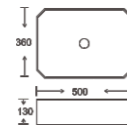

SF 9413
Art Basin
Color: White
Size: 500x360x130mm
(20"x14.4"x5.2")