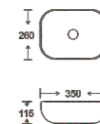

SF 9408A-24-S
Art Basin
Color:
Inner White Outer Silver
Size: 350x260x115mm
(14"x10.4"x4.6")