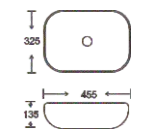

SF 9408-84-GRAY
Art Basin
Color:
Inner White Outer Grey
Size: 455x325x135mm
(18.2"x13"x5.4")

SF 9408-68-G
Art Basin
Color:
Inner White Outer Gold
Size: 455x325x135mm
(18.2"x13"x5.4")

SF 9408-68-BLACK
Art Basin
Color:
Inner White Outer Black
Size: 455x325x135mm
(18.2"x13"x5.4")

SF 9408-98-G
Art Basin
Color:
Inner White Outer Gold
Size: 455x325x135mm
(18.2"x13"x5.4")