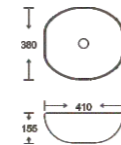

SF 9426A-6
Art Basin
Color: Glossy Marble
Size: 410x380x155mm
(16.4"x15.2"x6.2")