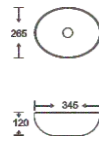

SF 9516A-24-RG
Art Basin
Color:
Inner White Outer Rose Gold
Size: 345x265x120mm
(13.8"x10.6"x4.8")