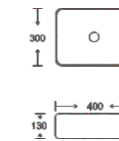

SF 9564A-8
Art Basin
Color: Glossy Marble
Size: 400x300x130mm
(16"x12"x5.2")