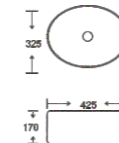

SF 9459-3
Art Basin
Color:
Glossy Marble
Size: 425x325x170mm
(17"x13"x6.8")