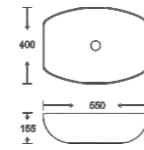

SF 9426B-12-G
Art Basin
Color: Inner White Outer Gold
Size: 550x400x155mm
(22"x16"x6.2")