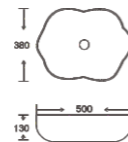

SF 9479-4-RG