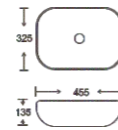

**SF 9408-37-GRAY**  
Art Basin  
Color:  
Matt Gray  
Size: 455x325x135mm  
(18.2"x13"x5.4")

**SF 9408-20-BLUE**  
Art Basin  
Color: Full Blue  
Size: 455x325x135mm  
(18.2"x13"x5.4")

**SF 9408-20-RG**  
Art Basin  
Color: Full Rose Gold  
Size: 455x325x135mm  
(18.2"x13"x5.4")