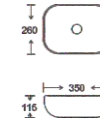

SF 9408A-11-S
Art Basin
Color:
Inner White Outer Silver
Size: 350x260x115mm
(14"x10.4"x4.6")