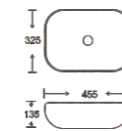

SF 9408-47
Art Basin
Color: Glossy Marble
Size: 455x325x135mm (18.2"x13"x5.4")