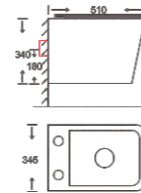

SF 9624 UF COVER
Washdown Wall-hung Closet
With UF seat cover
Color: White/Ivory
Size: 500x355x380mm
(20"x14.2"x15.2")
P-trap, 180mm, Roughing-in