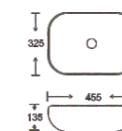

SF 9408-98-S
Art Basin
Color:
Inner White Outer Silver
Size: 455x325x135mm
(18.2"x13"x5.4")