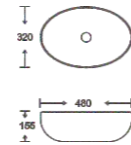

SF 9527-11
Art Basin
Color: Glossy Marble
Size: 600x405x155mm
(24"x16.2"x6.2")