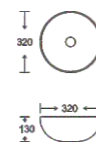

SF 9523-10
Art Basin
Color: Metallic
Size: 320x320x130mm
(12.8"x12.8"x5.2")