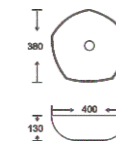

SF 9472-4-RG
Art Basin
Color: Inner White Outer Rose Gold
Size: 400x380x130mm
(16"x15.2"x5.2")