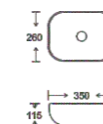

SF 9408A-4
Art Basin
Color:
Glossy Marble
Size: 350x260x115mm
(14"x10.4"x4.6")