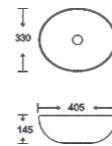

SF 9516-97
Art Basin
Color: Glossy Marble
Size: 405x330x145mm
(16.2"x13.2"x5.8")