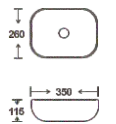

SF 9408A-15-G
Art Basin
Color:
White With Gold Lines
Size: 350x260x115mm
(14"x10.4"x4.6")