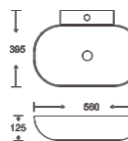

SF 9551
Art Basin
Color: White/Ivory
Size: 335x350x120mm
(13.4"x14"x4.8")