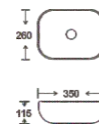

SF 9408A-21-S
Art Basin
Color:
Inner White Outer Silver
Size: 350x260x115mm
(14"x10.4"x4.6")