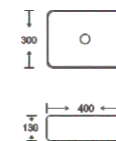

SF 9564A-3
Art Basin
Color: Glossy Marble
Size: 400x300x130mm
(16"x12"x5.2")