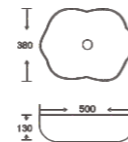

Art Basin
Color:
Inner White Outer Rose Gold
Size: 500x380x130mm
(20"x15.2"x5.2")

SF 9479-3-G

Art Basin
Color:
White With Gold Lines
Size: 500x380x130mm
(20"x15.2"x5.2")