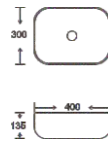

SF 9465-21-GREEN
Art Basin
Color: Matt Green
Size: 400x300x135mm
(16"x12"x5.4")