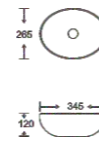

SF 9516A-26-G
Art Basin
Color:
Inner White Outer Gold
Size: 345x265x120mm
(13.8"x10.6"x4.8")