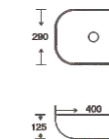

**SF 9408B-3**

Art Basin  
Color:  
Glossy Marble  
Size: 400x290x125mm  
(16"x11.6"x5")

**SF 9408B-4**

Art Basin  
Color:  
Glossy Marble  
Size: 400x290x125mm  
(16"x11.6"x5")

**SF 9408B-5**

Art Basin  
Color:  
Matt Marble  
Size: 400x290x125mm  
(16"x11.6"x5")