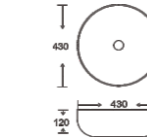

SF 9470-4-AB
Art Basin
Color:
Inner Black Outer AB
Size: 500x380x140mm
(20"x15.2"x5.6")