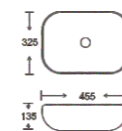

SF 9408-63-RG
Art Basin
Color: Inner White Outer Rose Gold
Size: 455x325x135mm
(18.2"x13"x5.4")