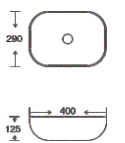

SF 9408B-13
Art Basin
Color: Glossy Marble
Size: 400x290x125mm (16"x11.6"x5")