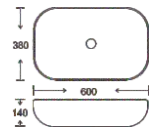

SF 9417B-13
Art Basin
Color: Glossy Marble
Size: 600x380x140mm (24"x15.2"x5.6")