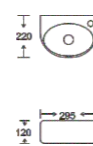

SF 9515
Art Basin
Color: White/Ivory
Size: 310x310x155mm
(12.4"x12.4"x6.2")