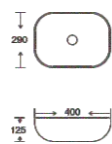

SF 9408B-17-G
Art Basin
Color: Inner White Outer Gold
Size: 400x290x125mm (16"x11.6"x5")