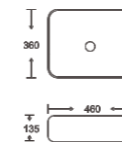

SF 9440-9
Art Basin
Color: Glossy Marble
Size: 460x360x135mm
(18.4"x14.4"x5.4")