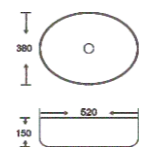

SAFFRON™
CERAMIC SANITARY WARE

COLORFUL BASIN SERIES

SF 9488-1-RG
Art Basin
Color:
White With Rose Gold Lines
Size: 520x380x150mm
(20.8"x15.2"x6")