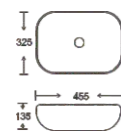

SF 9408-35
Art Basin
Color: Matt Marble
Size: 455x325x135mm (18.2"x13"x5.4")