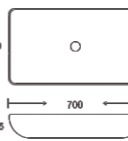

SF 9545
Art Basin
Color: White
Size: 365x255x110mm
(14.6"x10.2"x4.4")