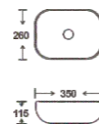

SF 9408A-24-G
Art Basin
Color:
Inner White Outer Gold
Size: 350x260x115mm
(14"x10.4"x4.6")