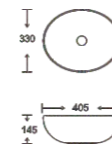

SF 9516-57
Art Basin
Color: Glossy Marble
Size: 405x330x145mm
(16.2"x13.2"x5.8")