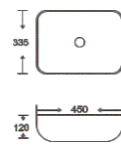

SF 9481-6-S
Art Basin
Color:
White With Silver Lines
Size: 450x335x120mm
(18"x13.4"x4.8")