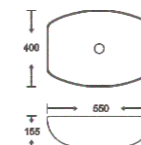

SF 9426B-4
Art Basin
Color: Glossy Marble
Size: 550x400x155mm
(22"x16"x6.2")