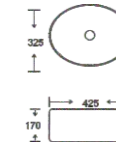

SF 9459-1-S
Art Basin
Color:
White with Silver Line
Size: 425x325x170mm
(17"x13"x6.8")