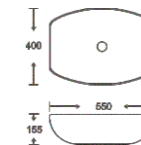

SF 9426B-5
Art Basin
Color: Glossy Marble
Size: 550x400x155mm
(22"x16"x6.2")