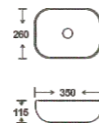

SF 9408A-18-G
Art Basin
Color:
Full Outer Gold
Size: 350x260x115mm
(14"x10.4"x4.6")