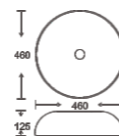

SF 9430-1-RGB
Art Basin
Color:
Inner Blue Outer Rose Gold
Size: 400x400x150mm
(16"x16"x6")