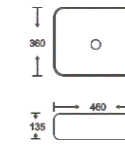

**SF 9439-1-RG**  
Art Basin  
Color: With With Outer Rose Gold Lines  
Size: 360x360x140mm  
(14.4"x14.4"x5.6")

**SF 9440-2**  
Art Basin  
Color: Pearl  
Size: 460x360x135mm  
(18.4"x14.4"x5.4")

**SF 9440-9**  
Art Basin  
Color: Glossy Marble  
Size: 460x360x135mm  
(18.4"x14.4"x5.4")