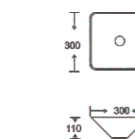

SF 9575
Art Basin
Color: White
Size: 445x445x135mm
(17.8"x17.8"x5.4")