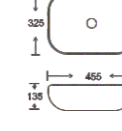

SF 9408-103-G
Art Basin
Color:
Inner White Outer Gold
Size: 455x325x135mm
(18.2"x13"x5.4")