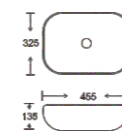

SF 9408-65-RG
Art Basin
Color: Inner White Outer Rose Gold
Size: 455x325x135mm
(18.2"x13"x5.4")