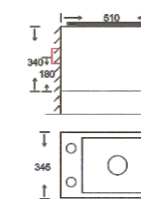

SF 9616-2-G
Washdown Wall-hung Closet
With UF seat cover
Color: Inner White Outer Gold
Size: 495x365x360mm
(19.8"x14.6"x14.4")
P-trap, 180mm, Roughing-in