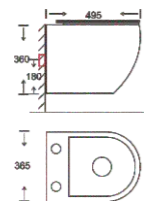

SF 9616 RIMLESS WITH JET
Washdown Wall-hung Closet
With UF seat cover
Color: White
Size: 495x365x360mm
(19.8"x14.6"x14.4")
P-trap, 180mm, Roughing-in