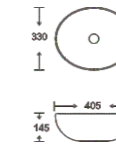

## COLORFUL BASIN SERIES

**SF 9516-10**

Art Basin  
Color:  
Glossy Marble  
Size: 405x330x145mm  
(16.2"x13.2"x5.8")

**SF 9516-7**

Art Basin  
Color:  
Glossy Marble  
Size: 405x330x145mm  
(16.2"x13.2"x5.8")