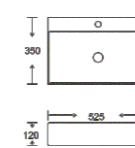

SF 9553-8
Art Basin
Color:
Matt Marble
Size: 525x350x120mm
(21"x14"x4.8")