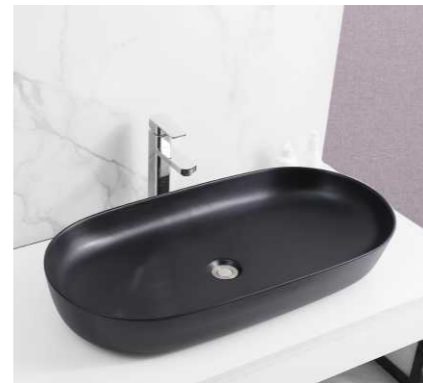

SF 9493-1-BLUE
Art Basin
Color:
Inner White Outer Blue
Size: 505x355x140mm
(20.2"x14.2"x5.6")