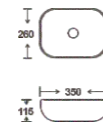

SF 9408A-13-G
Art Basin
Color:
Inner White Outer Gold
Size: 350x260x115mm
(14"x10.4"x4.6")