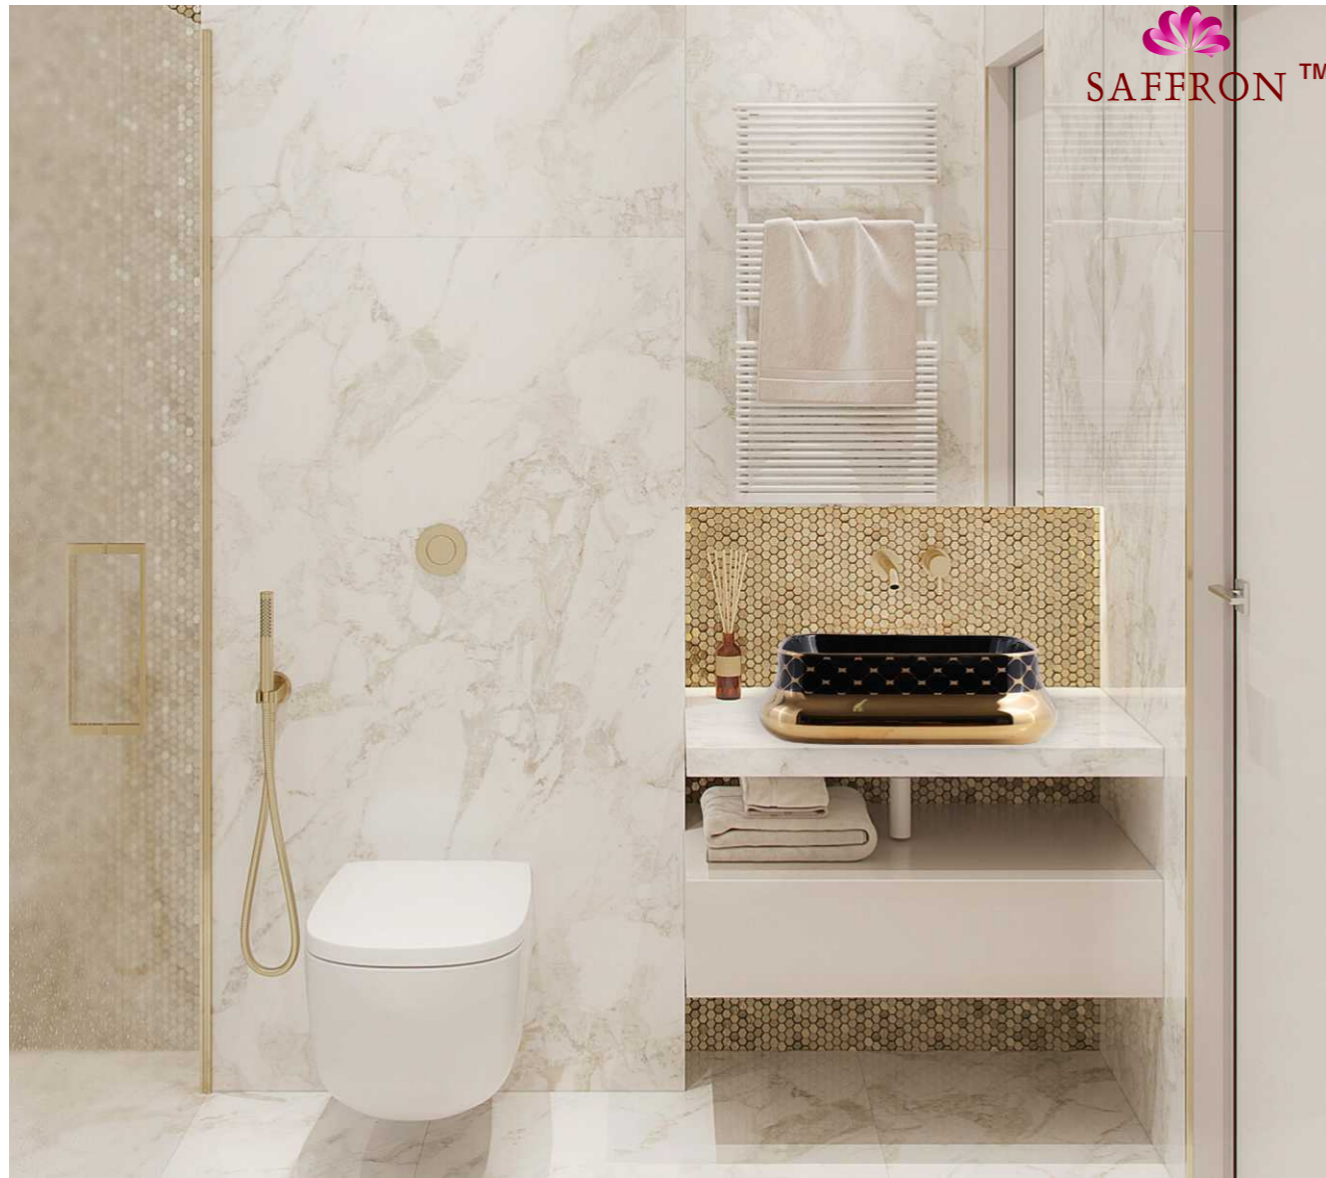

SF 9440-2
Art Basin
Color: Pearl
Size: 460x360x135mm
(18.4"x14.4"x5.4")