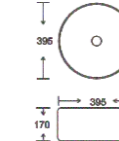

SF 9437-1-WHITE
Art Basin
Color: White with Gold Line
Size: 395x395x170mm
(15.8"x15.8"x6.8")