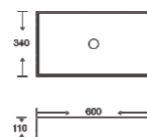

SF 9403-14
Art Basin
Color: Glossy Marble
Size: 600x340x110mm
(24"x13.6"x4.4")