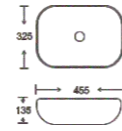

SF 9408-115
Art Basin
Color:
Matt Marble
Size: 455x325x135mm
(18.2"x13"x5.4")