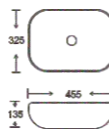

SF 9408-73-BLACK
Art Basin
Color:
Full Black
Size: 455x325x135mm
(18.2"x13"x5.4")