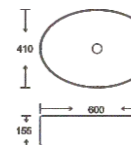

SF 9425B-1-S
Art Basin
Color: Inner White Silver
Size: 600x410x155mm
(24"x16.4"x6.2")