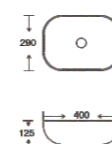

SF 9408B-17-RG
Art Basin
Color: Inner White Outer Rose Gold
Size: 400x290x125mm (16"x11.6"x5")