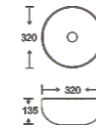

SF 9424
Art Basin
Color: White
Size: 635x390x125mm
(25.4"x15.6"x5")