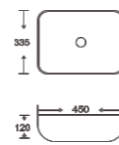

SF 9487-1-G
Art Basin
Color:
Inner White Outer Gray
Size: 360x360x140mm
(14.4"x14.4"x5.6")