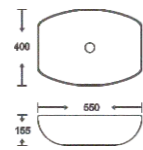

SF 9426B-14
Art Basin
Color: Glossy Marble
Size: 550x400x155mm
(22"x16"x6.2")