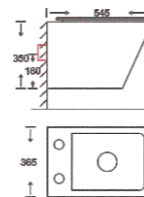

SF 9643 RIMLESS
Washdown Wall-hung Closet
With UF seat cover
Color: White
Size: 535x380x395mm
(21.4"x15.2"x15.8")
P-trap, 180mm, Roughing-in