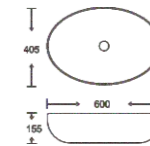

SF 9527-17-RG
Art Basin
Color: Inner White Outer Rose Gold
Size: 600x405x155mm
(24"x16.2"x6.2")