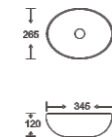

SF 9516
Art Basin
Color: White
Size: 405x330x145mm
(16.2"x13.2"x5.8")