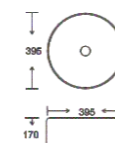

SF 9437-3
Art Basin
Color: White with Gold Line
Size: 395x395x170mm
(15.8"x15.8"x6.8")