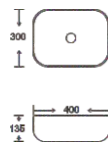

SAFFRON™
CERAMIC SANITARY WARE