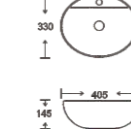

SF 9424-1-G
Art Basin
Color:
Inner White Outer Gold
Size: 635x390x125mm
(25.4"x15.6"x5")