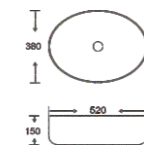

SAFFRON™
CERAMIC SANITARY WARE

COLORFUL BASIN SERIES

SF 9488-2
Art Basin
Color:
Glossy Marble
Size: 520x380x150mm
(20.8"x15.2"x6")