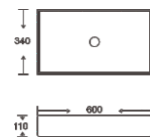

SF 9403-6
Art Basin
Color: Glossy Marble
Size: 600x340x110mm
(24"x13.6"x4.4")