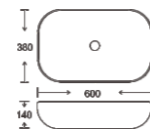

SF 9417B-15
Art Basin
Color: Glossy Marble
Size: 600x380x140mm (24"x15.2"x5.6")