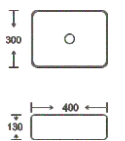

SF 9564A-6
Art Basin
Color: Glossy Marble
Size: 400x300x130mm
(16"x12"x5.2")