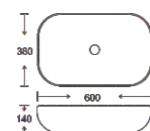

SF 9417B-17
Art Basin
Color: Glossy Marble
Size: 600x380x140mm (24"x15.2"x5.6")