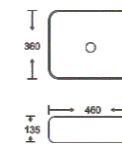

SF 9440-7-RG
Art Basin
Color: Inner White Outer Rose Gold
Size: 460x360x135mm
(18.4"x14.4"x5.4")