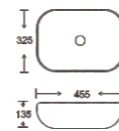

SF 9408-93
Art Basin
Color: Glossy Marble
Size: 455x325x135mm
(18.2"x13"x5.4")