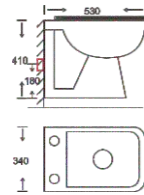

SF 9614
Washdown Wall-hung Closet
With UF seat cover
Color: White
Size: 510x370x420mm
(20.4"x14.8"x16.8")
P-trap, 180mm, Roughing-in