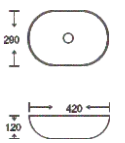

SF 9581-14
Art Basin
Color: Glossy Marble
Size: 420x290x120mm
(16.8"x11.6"x4.8")