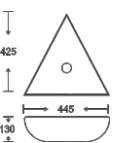

SF 9464
Art Basin
Color: White
Size: 500x400x135mm
(20"x16"x5.4")