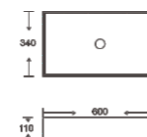

SF 9403-19
Art Basin
Color: Matt Black With Gold Design
Size: 600x340x110mm
(24"x13.6"x4.4")