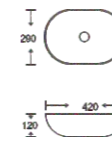

SF 9581-15
Art Basin
Color: Matt Marble
Size: 420x290x120mm
(16.8"x11.6"x4.8")