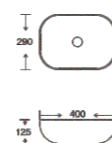

SF 9408B-18-G
Art Basin
Color: Inner White Outer Gold
Size: 400x290x125mm (16"x11.6"x5")