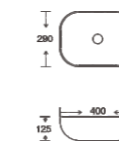

SF 9408

Art Basin
Color: White
Size: 455x325x135mm
(18.2"x13"x5.4")