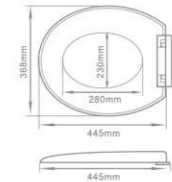

Material: PP Toilet Seat Cover
Technology: Soft-closing