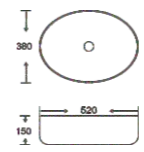

SAFFRON™
CERAMIC SANITARY WARE

COLORFUL BASIN SERIES