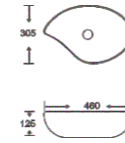

SF 9472-1-BLUE
Art Basin
Color: Inner Blue Outer White
Size: 400x380x130mm
(16"x15.2"x5.2")