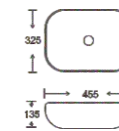

SF 9408-95
Art Basin
Color: Glossy Marble
Size: 455x325x135mm
(18.2"x13"x5.4")