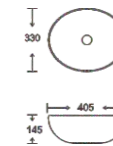

SF 9516-99
Art Basin
Color: Matt Marble
Size: 405x330x145mm
(16.2"x13.2"x5.8")