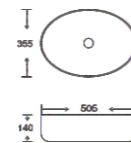

SF 9490-1-G
Art Basin
Color:
Inner White Outer Gold
Size: 560x380x135mm
(22.4"x15.2"x5.4")