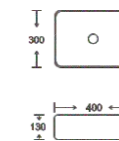

SF 9564A-5
Art Basin
Color: Glossy Marble
Size: 400x300x130mm
(16"x12"x5.2")