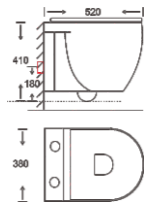

**SF 9601 RIMLESS**  
Washdown Wall-hung Closet  
With UF seat cover  
Color: White  
Size: 530x360x370mm  
(21.2"x14.4"x14.8")  
P-trap, 180mm, Roughing-in

**SAFFRON™**

**SF 9602**  
Washdown Wall-hung Closet  
With PP seat cover  
Color: White  
Size: 520x380x410mm  
(20.8"x15.2"x16.4")  
P-trap, 180mm, Roughing-in