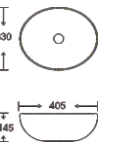

SF 9516-26

Art Basin
Color:
Glossy Marble
Size: 405x330x145mm
(16.2"x13.2"x5.8")