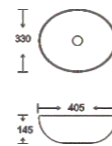

SF 9516-65-G
Art Basin
Color:
Inner White Outer Gold
Size: 405x330x145mm
(16.2"x13.2"x5.8")