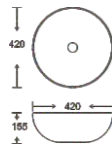

SF 9514
Art Basin
Color: White
Size: 295x220x120mm
(11.8"x8.8"x4.8")