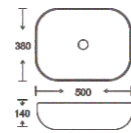

SF 9417A-8
Art Basin
Color:
Glossy Marble
Size: 500x380x140mm
(20"x15.2"x5.6")