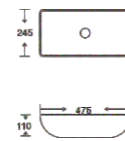

SF 9474-2-S
Art Basin
Color:
Inner White Outer Silver
Size: 475x245x110mm
(19"x9.8"x4.4")