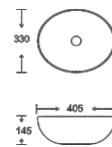

SF 9516-72-RG
Art Basin
Color:
Inner White Outer Rose Gold
Size: 405x330x145mm
(16.2"x13.2"x5.8")