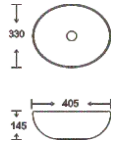

SF 9516-86
Art Basin
Color: Glossy Marble
Size: 405x330x145mm
(16.2"x13.2"x5.8")