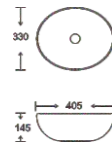

SF 9516-2-RG
Art Basin
Color:
Inner White Outer Rose Gold
Size: 405x330x145mm
(16.2"x13.2"x5.8")