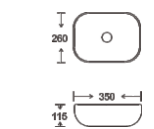

**SF 9403A**

Art Basin  
Color: White  
Size: 500x335x110mm  
(20"x13.4"x4.4")

**SF 9404**

Art Basin  
Color: White  
Size: 620x340x145mm  
(24.8"x13.6"x5.8")

**SF 9408A**

Art Basin  
Color: White  
Size: 350x260x115mm  
(14"x10.4"x4.6")