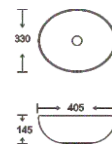

SF 9516-46
Art Basin
Color: Glossy Marble
Size: 405x330x145mm
(16.2"x13.2"x5.8")