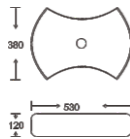

SF 9429B-2
Art Basin
Color: Glossy Marble
Size: 530x380x120mm
(21.2"x15.2"x4.8")