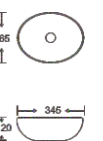

SAFFRON™

CERAMIC SANITARY WARE

COLORFUL BASIN SERIES