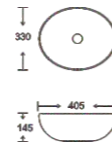

SF 9516-88-A
Art Basin
Color:
Glossy Grey
Size: 405x330x145mm
(16.2"x13.2"x5.8")