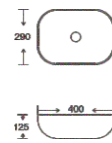

SF 9408B-11
Art Basin
Color: Glossy Marble
Size: 400x290x125mm (16"x11.6"x5")