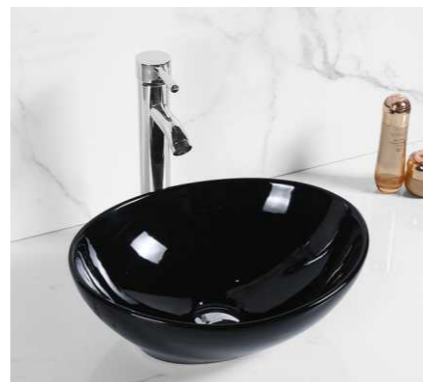

SF 9516-2-S
Art Basin
Color:
Inner White Outer Silver
Size: 405x330x145mm
(16.2"x13.2"x5.8")