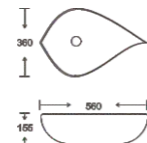

SF 9436-3-BLACK
Art Basin
Color: White With Black Line
Size: 560x360x155mm
(22.4"x14.4"x6.2")