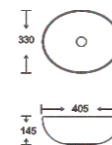

SF 9516-68
Art Basin
Color: Glossy Marble
Size: 405x330x145mm
(16.2"x13.2"x5.8")