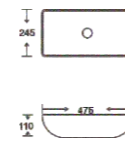

SF 9477-2-G
Art Basin
Color:
Inner White Outer Gold
Size: 550x390x140mm
(22"x15.6"x5.6")