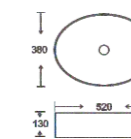

SF 9425A-6-RG
Art Basin
Color: Inner White Outer Rose Gold
Size: 520x380x130mm
(20.8"x15.2"x5.2")