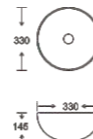

SF 9449
Art Basin
Color: White
Size: 500x380x160mm
(20"x15.2"x6.4")