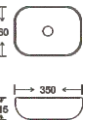

SF 9408A-9
Art Basin
Color:
Glossy Marble
Size: 350x260x115mm
(14"x10.4"x4.6")