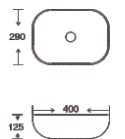

SF 9408B-7

Art Basin
Color:
Glossy Marble
Size: 400x290x125mm
(16"x11.6"x5")