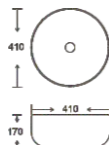

SF 9462-1-RG
Art Basin
Color:
Inner White Outer Rose Gold
Size: 410x410x170mm
(16.4"x16.4"x6.8")