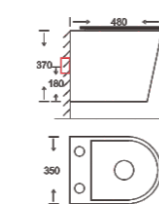

SF 9641-1-BLACK
Washdown Wall-hung Closet
With UF seat cover
Color: Matt Black
Size: 480x360x340mm
(19.2"x14.4"x13.6")
P-trap, 180mm, Roughing-in