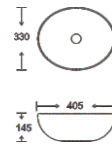

SF 9516-89-A
Art Basin
Color:
Double Matt Marble
Size: 405x330x145mm
(16.2"x13.2"x5.8")