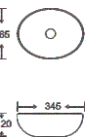

SF 9516A-19-G
Art Basin
Color: Full Gold
Size: 345x265x120mm
(13.8"x10.6"x4.8")