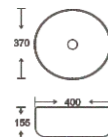

SF 9428-2-RG
Art Basin
Color:
Inner Rose Gold Outer Rose gold and White
Size: 400x370x155mm
(16"x14.8"x6.2")