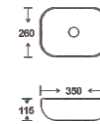

SF 9408A-22-S
Art Basin
Color:
Full Silver
Size: 350x260x115mm
(14"x10.4"x4.6")