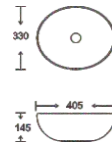

SF 9516-77
Art Basin
Color: Glossy Marble
Size: 405x330x145mm
(16.2"x13.2"x5.8")