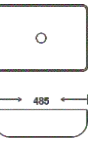

**SF 9526-5**  
Art Basin  
Color: Glossy Marble  
Size: 395x295x120mm  
(15.8"x11.8"x4.8")

**SF 9536-4**  
Art Basin  
Color: Glossy Marble  
Size: 485x345x145mm  
(19.4"x13.8"x5.8")

**SF 9536-6**  
Art Basin  
Color: Glossy Marble  
Size: 485x345x145mm  
(19.4"x13.8"x5.8")