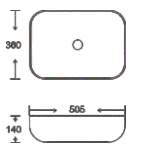

SF 9473-1-G
Art Basin
Color:
Inner White Outer Gold
Size: 505x360x140mm
(20.2"x14.4"x5.6")