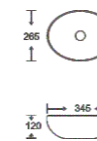

SF 9516A-16-RG
Art Basin
Color:
Inner White Outer Rose Gold
Size: 345x265x120mm
(13.8"x10.6"x4.8")