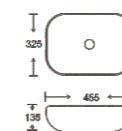

SF 9408-55
Art Basin
Color: Glossy Marble
Size: 455x325x135mm (18.2"x13"x5.4")