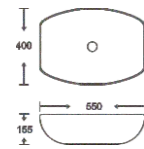

SF 9426B-1-G
Art Basin
Color: White With Gold Lines
Size: 550x400x155mm
(22"x16"x6.2")