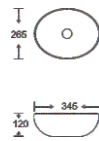

SF 9516A-25-RG
Art Basin
Color:
Inner White Outer Rose Gold
Size: 345x265x120mm
(13.8"x10.6"x4.8")