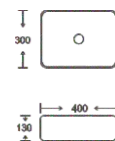

SF 9564A-2-BLUE
Art Basin
Color: Inner White Outer Blue
Size: 400x300x130mm
(16"x12"x5.2")