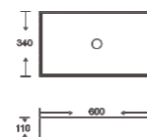

SF 9403-23
Art Basin
Color: Inner White Outer Black
Size: 600x340x110mm
(24"x13.6"x4.4")