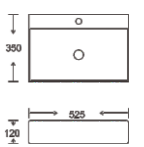

SF 9553-6
Art Basin
Color:
Glossy Marble
Size: 525x350x120mm
(21"x14"x4.8")