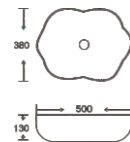

Art Basin
Color:
Matt Black With Rose Gold Lines
Size: 500x380x130mm
(20"x15.2"x5.2")

SF 9479-4-G

Art Basin
Color:
Inner White Outer Gold
Size: 500x380x130mm
(20"x15.2"x5.2")