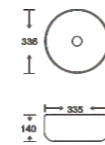

SF 9460-2-G
Art Basin
Color:
Full Gold
Size: 335x335x140mm
(13.4"x13.4"x5.6")