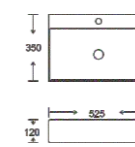

SF 9553-5
Art Basin
Color:
Glossy Marble
Size: 525x350x120mm
(21"x14"x4.8")