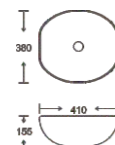

SF 9426B-3
Art Basin
Color: Glossy Marble
Size: 550x400x155mm
(22"x16"x6.2")