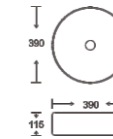

SF 9432-2-S
Art Basin
Color:
Full Silver
Size: 390x390x115mm
(15.6"x15.6"x4.6")