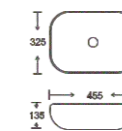

SF 9408-57
Art Basin
Color: Glossy Marble
Size: 455x325x135mm (18.2"x13"x5.4")