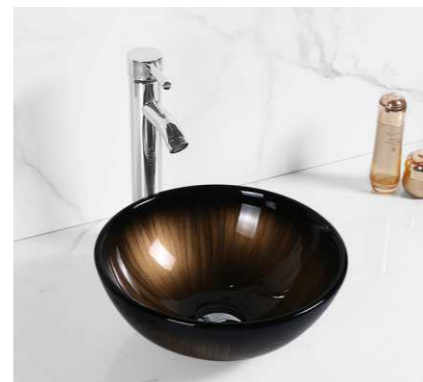

SF 9523-10
Art Basin
Color: Metallic
Size: 320x320x130mm
(12.8"x12.8"x5.2")