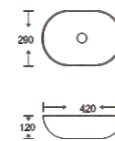

SF 9581-8
Art Basin
Color: Glossy Marble
Size: 420x290x120mm
(16.8"x11.6"x4.8")