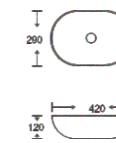

SF 9581-13
Art Basin
Color: Metallic
Size: 420x290x120mm
(16.8"x11.6"x4.8")