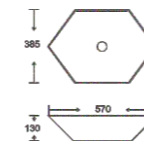

SF 9471-1-BLUE
Art Basin
Color:
Inner White Outer Blue
Size: 570x385x130mm
(22.8"x15.4"x5.2")