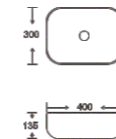

SF 9465-3
Art Basin
Color: Matt Marble
Size: 400x300x135mm
(16"x12"x5.4")