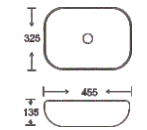

SF 9408-84-BLUE
Art Basin
Color:
Inner White Outer Blue
Size: 455x325x135mm
(18.2"x13"x5.4")