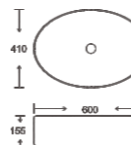

SF 9425B-1-RG
Art Basin
Color: Inner White Outer Rose Gold
Size: 600x410x155mm
(24"x16.4"x6.2")