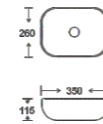

SF 9408A-12-G
Art Basin
Color:
Inner White Outer Gold
Size: 350x260x115mm
(14"x10.4"x4.6")