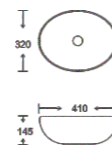

SF 9459-5-GRAY
Art Basin
Color:
Inner White Outer Gray
Size: 425x325x170mm
(17"x13"x6.8")