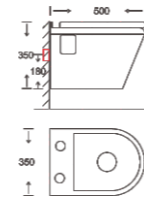

SF 9611 PP COVER
Washdown Wall-hung Closet
With PP seat cover
Color: White
Size: 485x355x420mm
(19.4"x14.2"x16.8")
P-trap, 180mm, Roughing-in