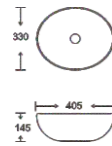

SF 9516-88-B
Art Basin
Color:
Glossy Skin
Size: 405x330x145mm
(16.2"x13.2"x5.8")