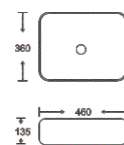

SF 9440-10
Art Basin
Color: Multi Color
Size: 460x360x135mm
(18.4"x14.4"x5.4")