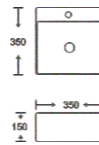

SF 9584
Art Basin
Color: Ivory
Size: 490x350x140mm
(19.6"x14"x5.6")