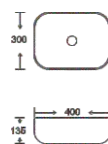

SF 9465-8-RG
Art Basin
Color:
Inner White Outer Rose Gold
Size: 400x300x135mm
(16"x12"x5.4")