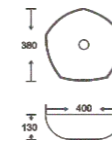

SF 9472-2-G
Art Basin
Color: Matt Black With Gold Design
Size: 400x380x130mm
(16"x15.2"x5.2")