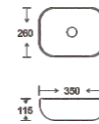

SF 9408A-22-RG
Art Basin
Color:
Full Rose Gold
Size: 350x260x115mm
(14"x10.4"x4.6")