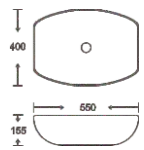

SF 9426B-15
Art Basin
Color: Glossy Marble
Size: 550x400x155mm
(22"x16"x6.2")