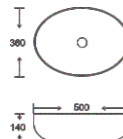

SF 9475-1-RG
Art Basin
Color:
Inner White Outer Rose Gold
Size: 500x360x140mm
(20"x14.4"x5.6")