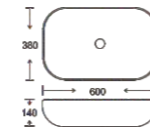

SF 9417B-19
Art Basin
Color: Glossy Marble
Size: 600x380x140mm (24"x15.2"x5.6")