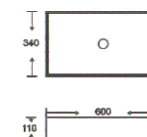

SF 9403-20
Art Basin
Color: White With Gold Design
Size: 600x340x110mm
(24"x13.6"x4.4")