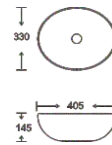

SF 9516-40
Art Basin
Color: Matt Marble
Size: 405x330x145mm
(16.2"x13.2"x5.8")