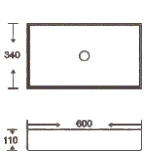

### WHITE BASIN SERIES

**SF 9401**

Art Basin  
Color: White  
Size: 410x410x165mm  
(16.4"x16.4"x6.6")

**SF 9402**

Art Basin  
Color: White  
Size: 485x395x145mm  
(19.4"x15.8"x5.8")

**SF 9403**

Art Basin  
Color: White  
Size: 600x340x110mm  
(24"x13.6"x4.4")