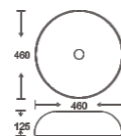

**SF 9426B-18-BROWN**  
Art Basin  
Color: Matt Brown  
Size: 550x400x155mm  
(22"x16"x6.2")

**SF 9427-1-G**  
Art Basin  
Color:  
Inner White Outer Gold  
Size: 460x460x125mm  
(18.4"x18.4"x5")

**SF 9427-1-RG**  
Art Basin  
Color:  
Inner White Outer Rose Gold  
Size: 460x460x125mm  
(18.4"x18.4"x5")