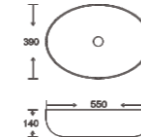

SF 9480-1-BG
Art Basin
Color:
Matt Black With Gold Lines
Size: 430x430x120mm
(17.2"x17.2"x4.8")