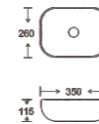

SF 9408A-23-RG
Art Basin
Color:
Inner White Outer Rose Gold
Size: 350x260x115mm
(14"x10.4"x4.6")