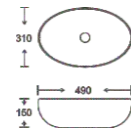

**SF 9417B-10-S**  
Art Basin  
Color: Inner White Outer Silver  
Size: 600x380x140mm (24"x15.2"x5.6")

**SF 9418-1**  
Art Basin  
Color:  
Matt Marble  
Size: 490x310x150mm  
(19.6"x12.4"x6")

**SF 9418-2**  
Art Basin  
Color:  
Matt Marble  
Size: 490x310x150mm  
(19.6"x12.4"x6")