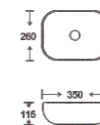

SF 9408A-18-RG
Art Basin
Color:
Full Rose Gold
Size: 350x260x115mm
(14"x10.4"x4.6")