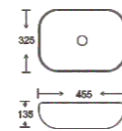

SF 9408-42
Art Basin
Color: Glossy Marble
Size: 455x325x135mm (18.2"x13"x5.4")