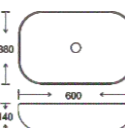

SF 9418
Art Basin
Color: White
Size: 490x310x150mm
(19.6"x12.4"x6")