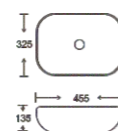

SF 9408-26-S
Art Basin
Color: White With Silver Lines
Size: 455x325x135mm
(18.2"x13"x5.4")