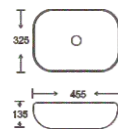

SF 9408-78
Art Basin
Color: Glossy Marble
Size: 455x325x135mm
(18.2"x13"x5.4")