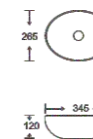

SF 9516A-11
Art Basin
Color: Matt Marble
Size: 345x265x120mm
(13.8"x10.6"x4.8")