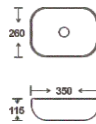

SF 9408A-19-RG
Art Basin
Color:
Inner White Outer Rose Gold
Size: 350x260x115mm
(14"x10.4"x4.6")