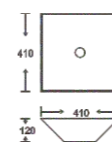

SF 9520
Art Basin
Color: White
Size: 445x355x110mm
(17.8"x14.2"x4.4")