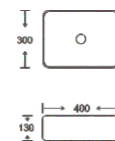

SF 9564A-13-G
Art Basin
Color: Inner White Outer Gold
Size: 400x300x130mm
(16"x12"x5.2")