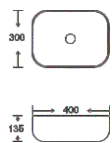

SF 9465-12
Art Basin
Color: Matt Marble
Size: 400x300x135mm
(16"x12"x5.4")