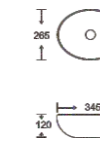

## COLORFUL BASIN SERIES

**SF 9516A-20-RG**  
Art Basin  
Color:  
Inner White Outer Rose Gold  
Size: 345x265x120mm  
(13.8"x10.6"x4.8")

**SF 9516A-20-G**  
Art Basin  
Color:  
Inner White Outer Gold  
Size: 345x265x120mm  
(13.8"x10.6"x4.8")