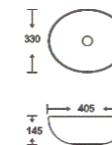

SF 9516-32

Art Basin
Color:
Glossy Marble
Size: 405x330x145mm
(16.2"x13.2"x5.8")