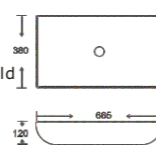

SF 9467-2-RGB
Art Basin
Color:
Full Matt Black With Rose Gold
Size: 665x380x120mm
(26.6"x15.2"x4.8")