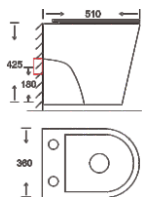

SF 9641 RIMLESS
Washdown Wall-hung Closet
With UF seat cover
Color: White
Size: 500x360x300mm
(20"x14.4"x12")
P-trap, 180mm, Roughing-in