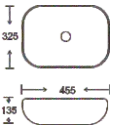

SF 9408-111-L BROWN
Art Basin
Color: Matt Light Brown
Size: 455x325x135mm
(18.2"x13"x5.4")