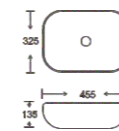

SF 9408-112-L GREY
Art Basin
Color: Matt Light Grey
Size: 455x325x135mm
(18.2"x13"x5.4")