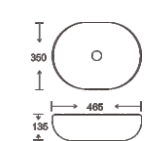

**SF 9408B**

Art Basin  
Color: White  
Size: 400x290x125mm  
(16"x11.6"x5")

**SF 9408**

Art Basin  
Color: White  
Size: 455x325x135mm  
(18.2"x13"x5.4")

**SF 9411**

Art Basin  
Color: White  
Size: 465x350x135mm  
(18.6"x14"x5.4")