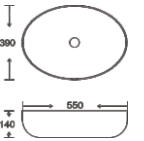

SF 9474-1-RG
Art Basin
Color:
Inner Rose Gold Outer White
Size: 475x245x110mm
(19"x9.8"x4.4")