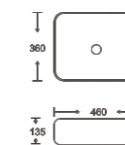

SF 9440-8-RG
Art Basin
Color: Inner White Outer Rose Gold
Size: 460x360x135mm
(18.4"x14.4"x5.4")