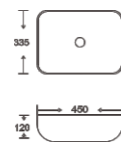

SF 9481-6-RG
Art Basin
Color:
White With Rose Gold Lines
Size: 450x335x120mm
(18"x13.4"x4.8")