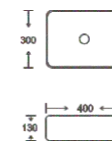

SF 9564A-10
Art Basin
Color: Glossy Marble
Size: 400x300x130mm
(16"x12"x5.2")