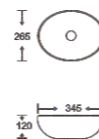

SF 9516A-9
Art Basin
Color: Matt Marble
Size: 345x265x120mm
(13.8"x10.6"x4.8")