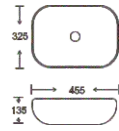

SF 9408-76
Art Basin
Color: Glossy Marble
Size: 455x325x135mm
(18.2"x13"x5.4")