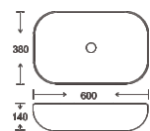

SF 9417B-16
Art Basin
Color: Glossy Marble
Size: 600x380x140mm (24"x15.2"x5.6")