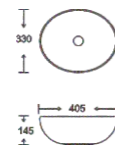

SF 9516-54-BLACK
Art Basin
Color:
Matt Black
Size: 405x330x145mm
(16.2"x13.2"x5.8")