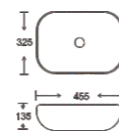

SF 9408-96
Art Basin
Color: Glossy Marble
Size: 455x325x135mm
(18.2"x13"x5.4")