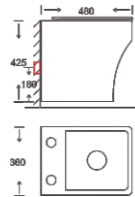

SF 9640 RIMLESS
Washdown Wall-hung Closet
With UF seat cover
Color: White
Size: 545x365x350mm
(21.8"x14.6"x14")
P-trap, 180mm, Roughing-in