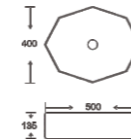

SF 9465
Art Basin
Color: White
Size: 400x300x135mm
(16"x12"x5.4")