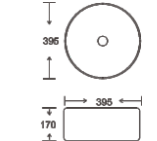

SF 9436-1-RG
Art Basin
Color: Inner Rose Gold Outer White
Size: 560x360x155mm
(22.4"x14.4"x6.2")