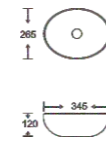

SF 9516A-25-S
Art Basin
Color:
Inner White Outer Silver
Size: 345x265x120mm
(13.8"x10.6"x4.8")