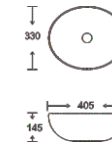

SF 9516-2-G
Art Basin
Color:
Inner White Outer Gold
Size: 405x330x145mm
(16.2"x13.2"x5.8")