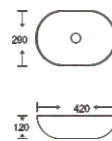

SF 9581-7
Art Basin
Color: Glossy Marble
Size: 420x290x120mm
(16.8"x11.6"x4.8")