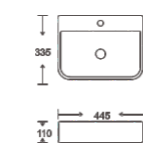

SF 9520-1
Art Basin
Color:
Glossy Marble
Size: 445x355x110mm
(17.8"x14.2"x4.4")