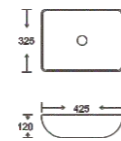

**SF 9433-3-S**  
Art Basin  
Color: Inner White Outer Silver  
Size: 600x360x150mm  
(24"x14.4"x6")

**SF 9435-4**  
Art Basin  
Color: Glossy Marble  
Size: 425x325x120mm  
(17"x13"x4.8")

**SF 9435-5**  
Art Basin  
Color: Glossy Marble  
Size: 425x325x120mm  
(17"x13"x4.8")