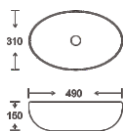

SF 9418-8
Art Basin
Color:
Glossy Marble
Size: 490x310x150mm
(19.6"x12.4"x6")