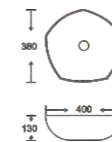

SF 9472-4-G
Art Basin
Color: Inner White Outer Gold
Size: 400x380x130mm
(16"x15.2"x5.2")