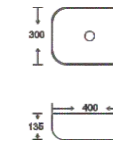

SF 9465-9-S
Art Basin
Color:
Inner White Outer Silver
Size: 400x300x135mm
(16"x12"x5.4")