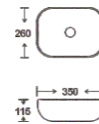

SF 9408A-20-S
Art Basin
Color:
Inner White Outer Silver
Size: 350x260x115mm
(14"x10.4"x4.6")