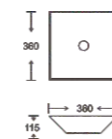

SF 9572
Art Basin
Color: Ivory
Size: 310x310x100mm
(12.4"x12.4"x4")