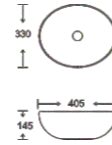

SF 9516-49
Art Basin
Color: Matt Marble
Size: 405x330x145mm
(16.2"x13.2"x5.8")