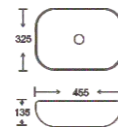

SF 9408-84-PURPLE
Art Basin
Color:
Inner White Outer Purple
Size: 455x325x135mm
(18.2"x13"x5.4")