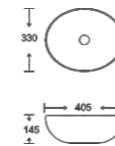

SF 9516-65-RG
Art Basin
Color:
Inner White Outer Rose Gold
Size: 405x330x145mm
(16.2"x13.2"x5.8")