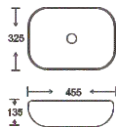

SF 9408-5
Art Basin
Color: Glossy Marble
Size: 455x325x135mm
(18.2"x13"x5.4")