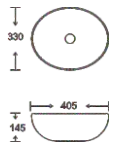

SF 9516-100
Art Basin
Color: Glossy Marble
Size: 405x330x145mm
(16.2"x13.2"x5.8")