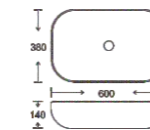

SF 9417B-22
Art Basin
Color: Matt Marble
Size: 600x380x140mm (24"x15.2"x5.6")