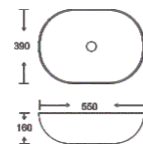

SF 9591
Art Basin
Color: White/Ivory
Size: 550x410x180mm
(22"x16.4"x7.2")