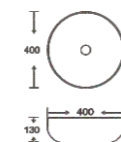

SF 9476-1-RG
Art Basin
Color: Inner Matt Black Outer Rose Gold
Size: 400x400x140mm
(16"x16"x5.2")