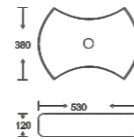

SF 9433-1
Art Basin
Color: Glossy Marble
Size: 600x360x150mm
(24"x14.4"x6")