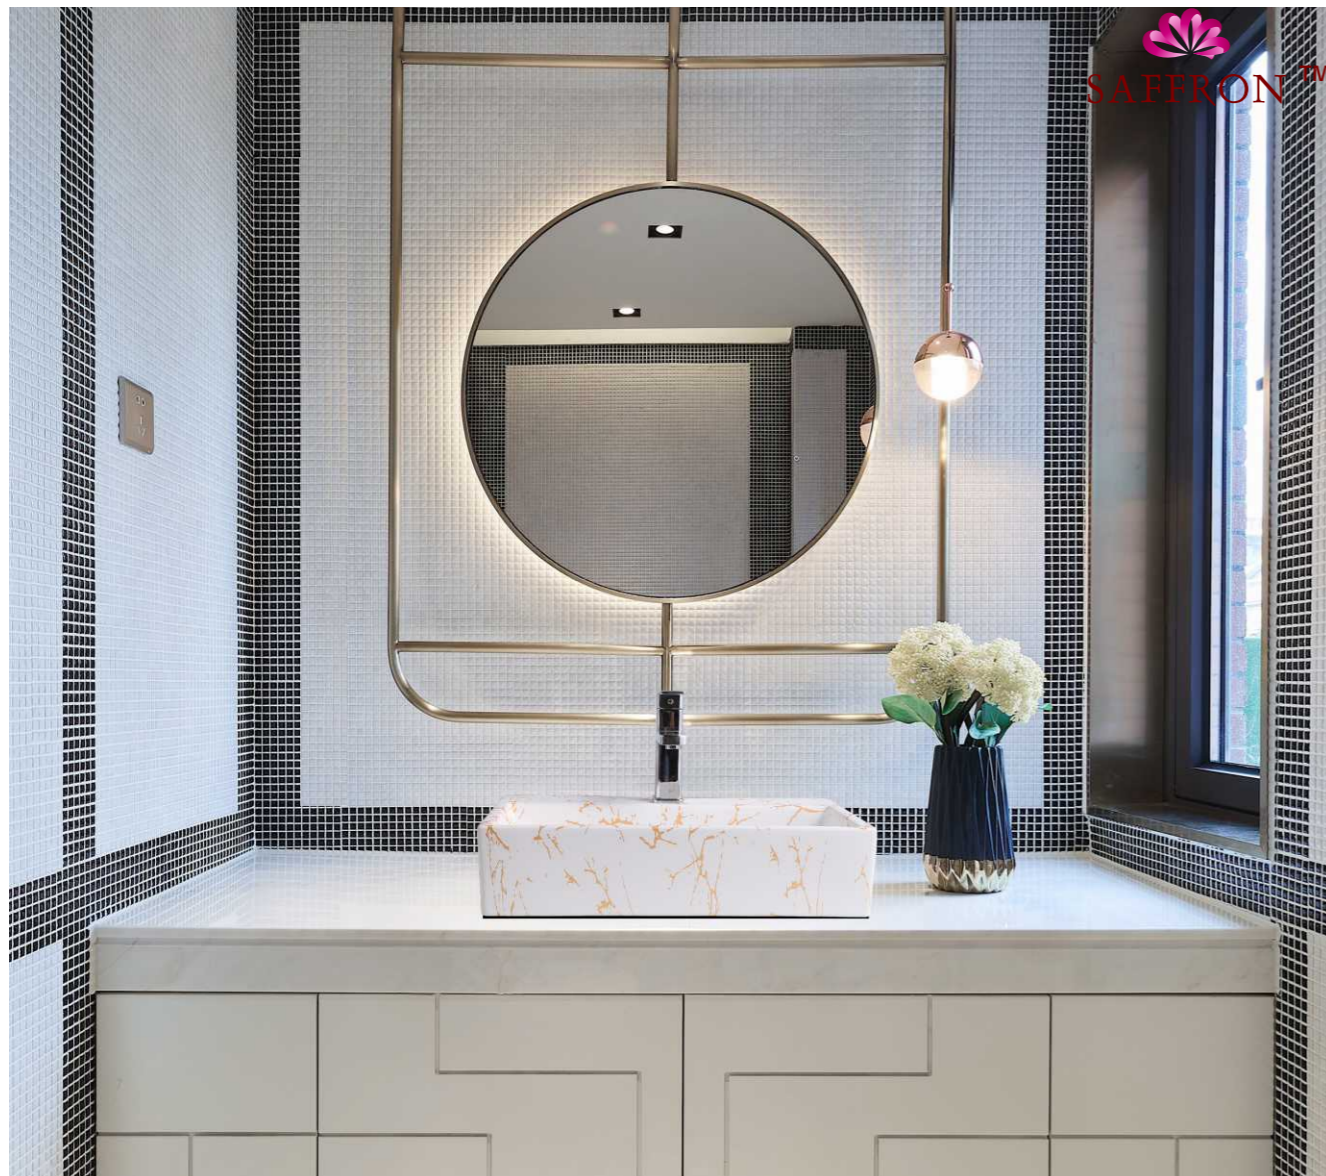

SF 9553-6
Art Basin
Color:
Glossy Marble
Size: 525x350x120mm
(21"x14"x4.8")