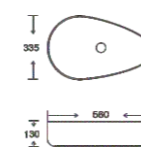

Art Basin
Color:
Inner White Outer Rose Gold
Size: 560x335x130mm
(22.4"x13.4"x5.2")

SF 9492-2-AB