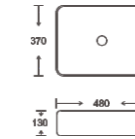

SF 9564A
Art Basin
Color: White
Size: 400x300x130mm
(16"x12"x5.2")