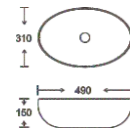

SF 9418-2
Art Basin
Color:
Matt Marble
Size: 490x310x150mm
(19.6"x12.4"x6")