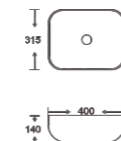

SF 9482-1-BG
Art Basin
Color: Matt Black With Gold Lines
Size: 560x380x120mm
(22.4"x15.2"x4.8")