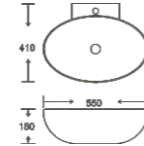

SF 9594
Art Basin
Color: White
Size: 495x390x150mm
(19.8"x15.6"x6")