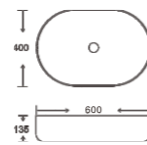

SF 9505B
Art Basin
Color: White
Size: 520x415x150mm
(24.8"x16.6"x6")