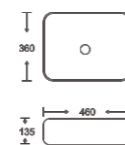

SF 9440-1-G
Art Basin
Color: Inner White Outer Gold
Size: 460x360x135mm
(18.4"x14.4"x5.4")