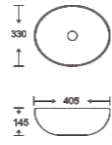

SF 9516-70-G
Art Basin
Color:
Inner White Outer Gold
Size: 405x330x145mm
(16.2"x13.2"x5.8")

SF 9516-70-RG
Art Basin
Color:
Inner White Outer Rose Gold
Size: 405x330x145mm
(16.2"x13.2"x5.8")

SF 9516-70-S
Art Basin
Color:
Inner White Outer Silver
Size: 405x330x145mm
(16.2"x13.2"x5.8")