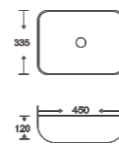

SF 9483-1-BROWN
Art Basin
Color:
Inner Matt Black Outer Brown
Size: 300x300x140mm
(12"x12"x5.6")