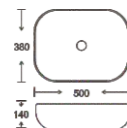

SF 9417B
Art Basin
Color: White
Size: 600x380x140mm
(24"x15.2"x5.6")