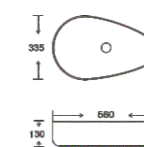

Art Basin
Color:
Inner Black Outer AB
Size: 560x335x130mm
(22.4"x13.4"x5.2")

SF 9492-3

Art Basin
Color:
Glossy Marble
Size: 560x335x130mm
(22.4"x13.4"x5.2")