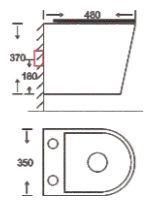

SF 9606
Washdown Wall-hung Closet
With PP seat cover
Color: White
Size: 500x350x350mm
(20"x14"x14")
P-trap, 180mm, Roughing-in