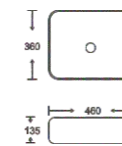

SF 9440-5-RG
Art Basin
Color: Full Rose Gold
Size: 460x360x135mm
(18.4"x14.4"x5.4")