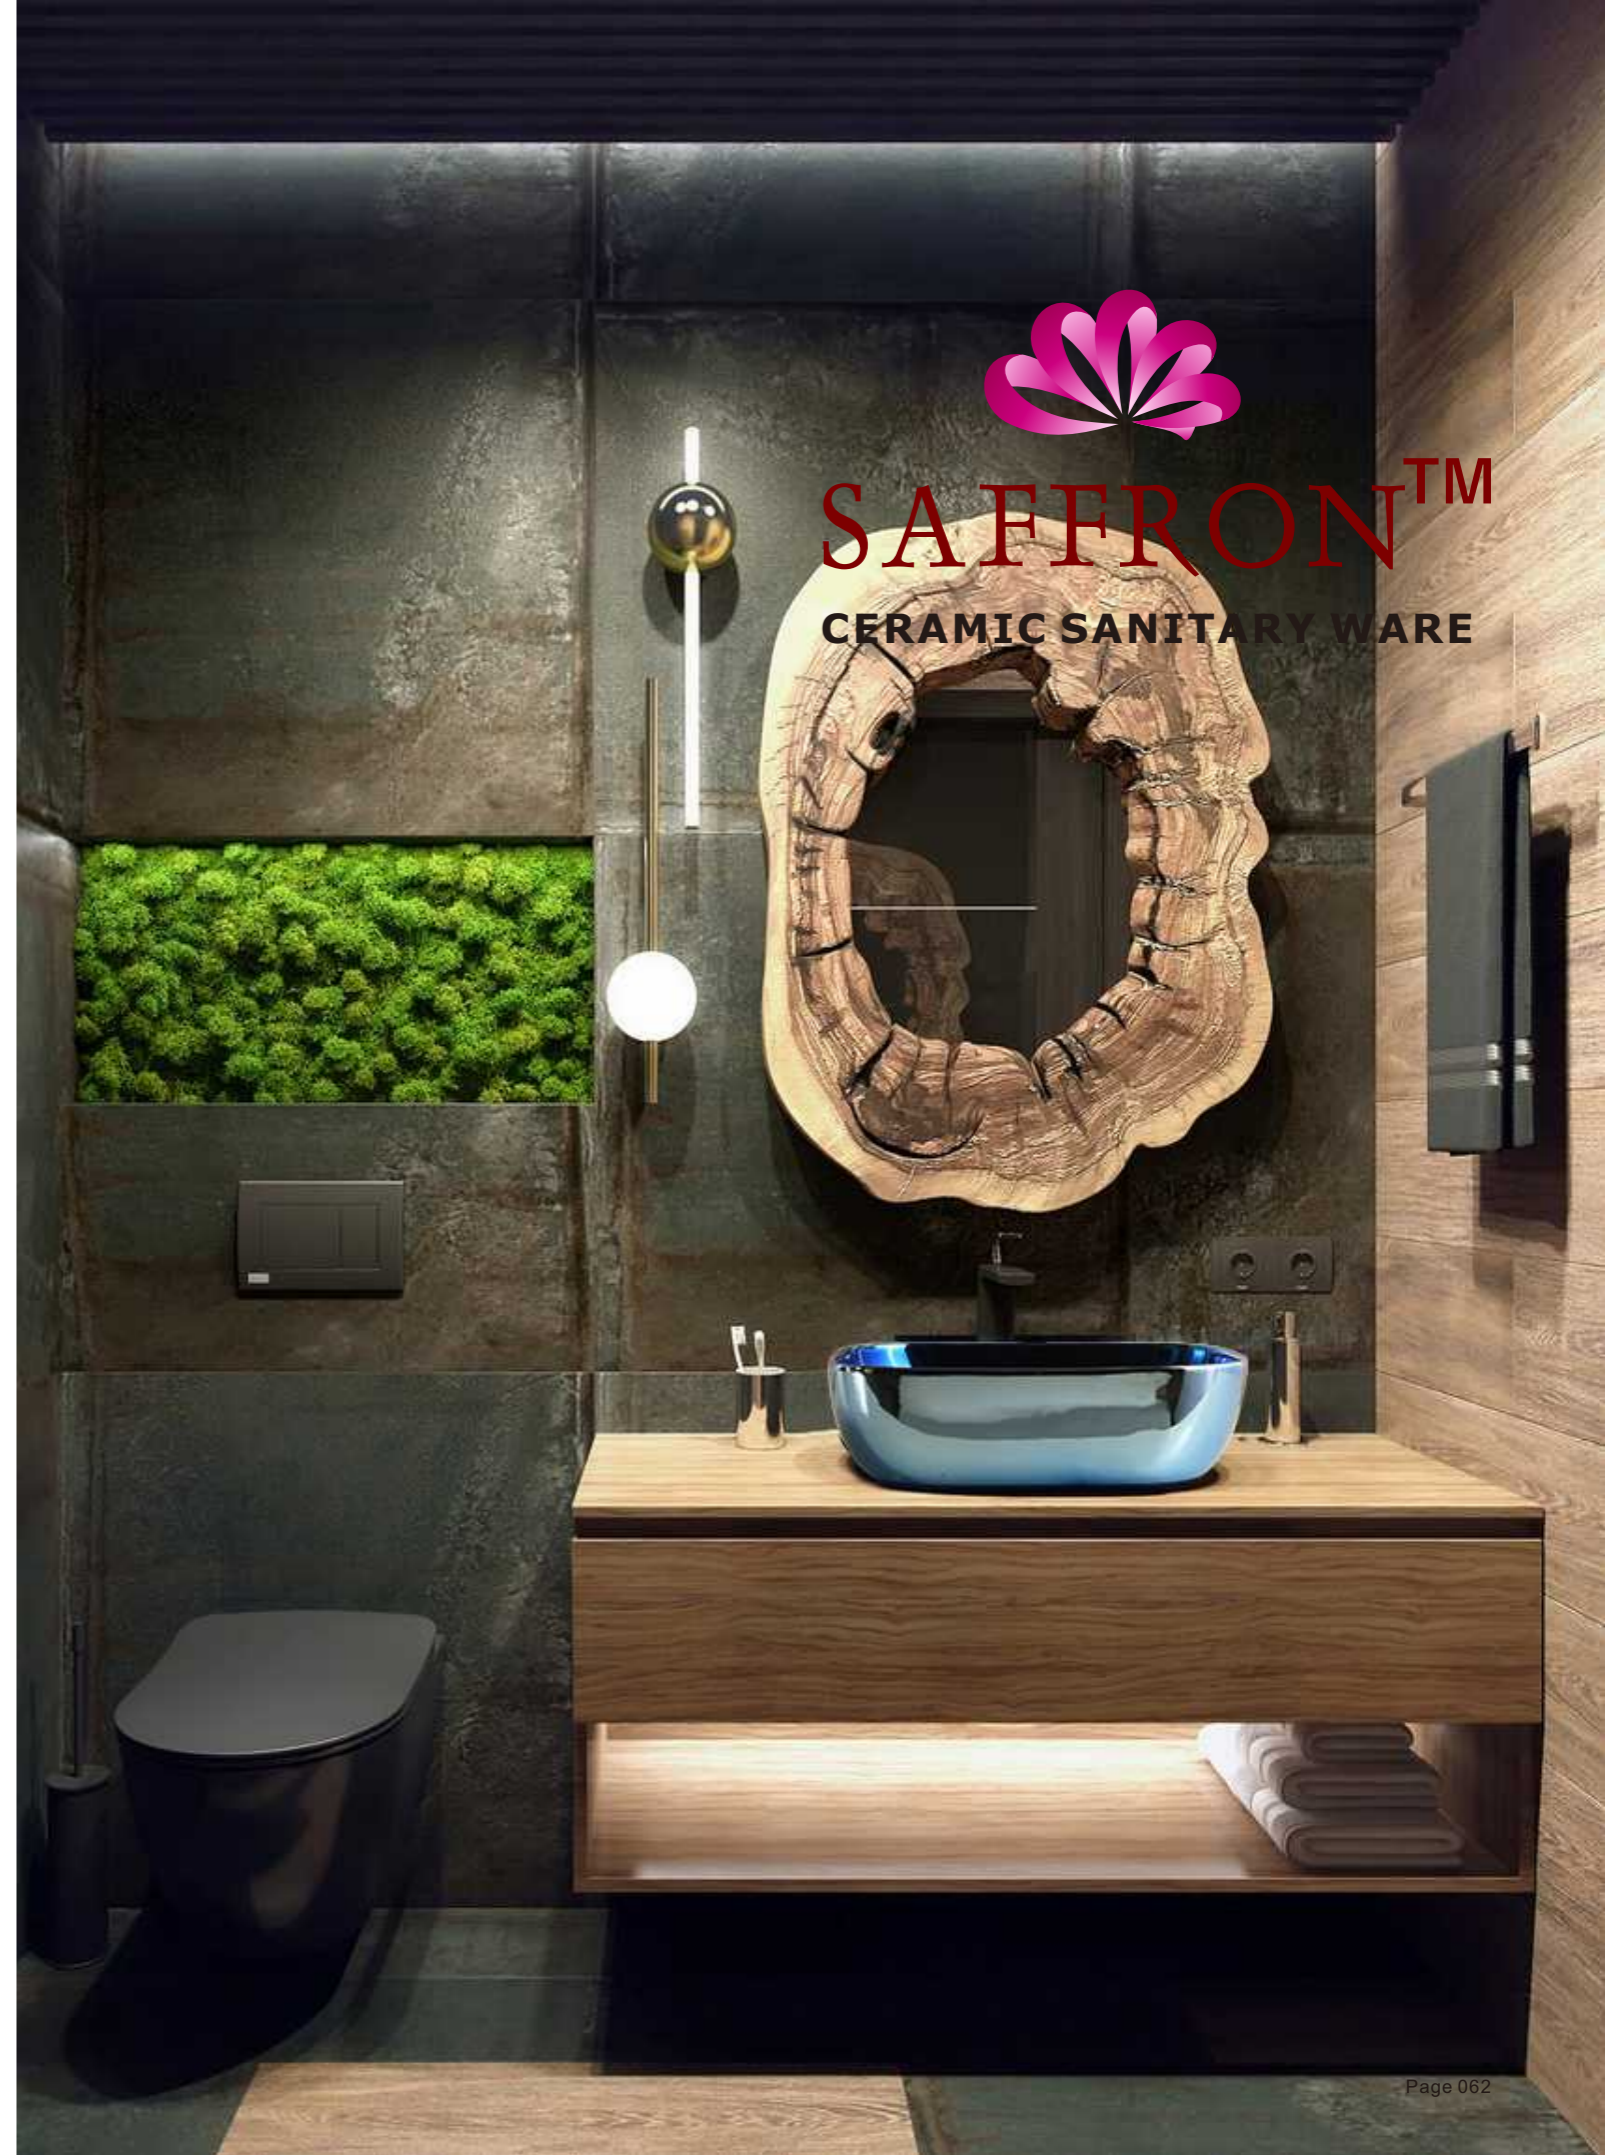

SF 9438-2-RG
Art Basin
Color: Inner White Outer Rose Gold
Size: 540x385x155mm
(21.6"x15.4"x6.2")