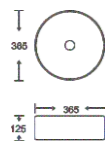

SF 9441-9-S
Art Basin
Color: Full Silver
Size: 365x365x125mm
(14.6"x14.6"x5")