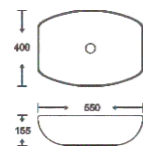

SF 9426B-1-RG
Art Basin
Color: White With Rose Gold Lines
Size: 550x400x155mm
(22"x16"x6.2")