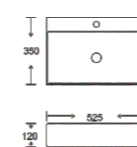

SF 9553-10
Art Basin
Color:
Matt Marble
Size: 525x350x120mm
(21"x14"x4.8")