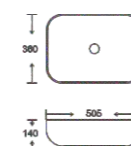

SF 9473-1-RG
Art Basin
Color:
Inner White Outer Rose Gold
Size: 505x360x140mm
(20.2"x14.4"x5.6")