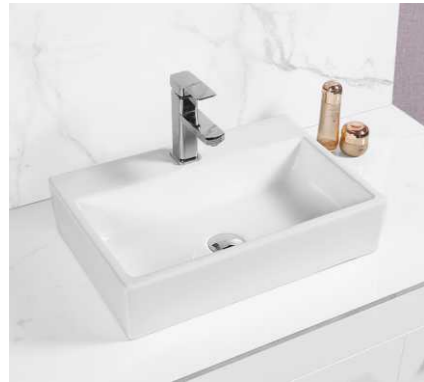

**SF 9546**  
Art Basin  
Color: Ivory  
Size: 610x410x125mm  
(24.4"x16.4"x5")

**SF 9548**  
Art Basin  
Color: White  
Size: 560x395x125mm  
(22.4"x15.8"x5")

**SF 9551**  
Art Basin  
Color: White/Ivory  
Size: 335x350x120mm  
(13.4"x14"x4.8")