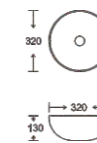

SF 9523-8-G
Art Basin
Color: Inner White Outer Gold
Size: 320x320x130mm
(12.8"x12.8"x5.2")