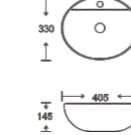

SF 9420-2
Art Basin
Color:
Glossy Marble
Size: 405x330x145mm
(16.2"x13.2"x5.8")