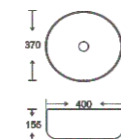

SF 9428-3-S
Art Basin
Color:
Inner White Outer Silver
Size: 400x370x155mm
(16"x14.8"x6.2")