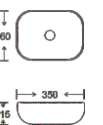

SF 9408A-3
Art Basin
Color:
Glossy Marble
Size: 350x260x115mm
(14"x10.4"x4.6")