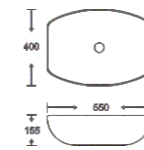

SF 9426B-12-RG
Art Basin
Color: Inner White Outer Rose Gold
Size: 550x400x155mm
(22"x16"x6.2")