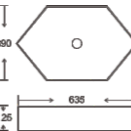

SF 9424-2-GRAY
Art Basin
Color:
Matt Gray
Size: 635x390x125mm
(25.4"x15.6"x5")