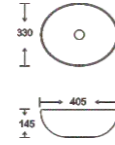

**SF 9516-67**  
Art Basin  
Color: Inner White Outer Marble  
Size: 405x330x145mm  
(16.2"x13.2"x5.8")

**SF 9516-82**  
Art Basin  
Color:  
**Matt White**  
Size: 405x330x145mm  
(16.2"x13.2"x5.8")

**SF 9516-89-A**  
Art Basin  
Color:  
**Double Matt Marble**  
Size: 405x330x145mm  
(16.2"x13.2"x5.8")