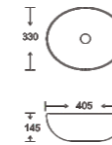

## COLORFUL BASIN SERIES

**SF 9516-10**

Art Basin  
Color:  
Glossy Marble  
Size: 405x330x145mm  
(16.2"x13.2"x5.8")

**SF 9516-7**

Art Basin  
Color:  
Glossy Marble  
Size: 405x330x145mm  
(16.2"x13.2"x5.8")