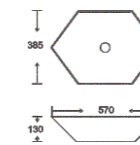

SF 9471-2-S
Art Basin
Color:
Inner White Outer Silver
Size: 570x385x130mm
(22.8"x15.4"x5.2")