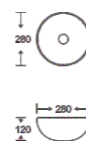

SF 9526-5
Art Basin
Color: Glossy Marble
Size: 395x295x120mm
(15.8"x11.8"x4.8")