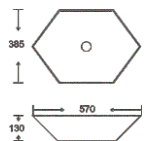

SF 9471-5-G
Art Basin
Color:
Full Gold
Size: 570x385x130mm
(22.8"x15.4"x5.2")