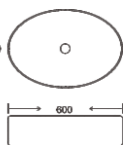

SAFFRON™

CERAMIC SANITARY WARE

COLORFUL BASIN SERIES