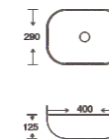

SF 9408B-5

Art Basin
Color:
Matt Marble
Size: 400x290x125mm
(16"x11.6"x5")