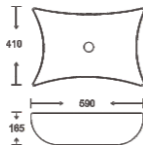

SAFFRON™
CERAMIC SANITARY WARE

COLORFUL BASIN SERIES