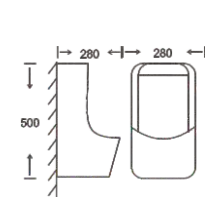

**SAFFRON™**  
 CERAMIC SANITARY WARE

**COLORFUL  
 WALL-HUNG TOILET  
 SERIES**

**COLORFUL WALL-HUNG TOILET SERIES**

**SF 9604-1-BLACK**  
 Washdown Wall-hung Closet  
 With UF seat cover  
 Color: MATT BLACK  
 Size: 480x350x370mm  
 (19.2"x14"x14.8")  
 P-trap, 180mm, Roughing-in