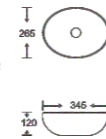

SF 9516A-21-G
Art Basin
Color: Inner White Outer Gold
Size: 345x265x120mm
(13.8"x10.6"x4.8")