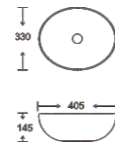

**SAFFRON™**  
**CERAMIC SANITARY WARE**

**SF 9516-2-G**  
Art Basin  
Color:  
Inner White Outer Gold  
Size: 405x330x145mm  
(16.2"x13.2"x5.8")

**SF 9516-2-RG**  
Art Basin  
Color:  
Inner White Outer Rose Gold  
Size: 405x330x145mm  
(16.2"x13.2"x5.8")