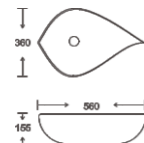

SF 9436-2-RG
Art Basin
Color: White With Rose Gold Line
Size: 560x360x155mm
(22.4"x14.4"x6.2")