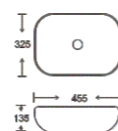

SF 9408-30-RGB
Art Basin
Color: Inner Black Outer Rose Gold
Size: 455x325x135mm
(18.2"x13"x5.4")