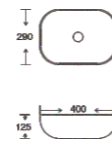

SF 9408B-16-G
Art Basin
Color: White With Gold Lines
Size: 400x290x125mm (16"x11.6"x5")