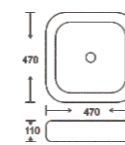

SF 9536
Art Basin
Color: White
Size: 485x345x145mm
(19.4"x13.8"x5.8")