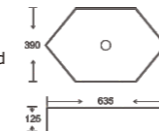

SF 9424-2-BROWN
Art Basin
Color:
Matt Brown
Size: 635x390x125mm
(25.4"x15.6"x5")