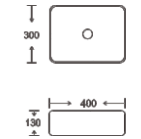

SF 9565
Art Basin
Color: Ivory
Size: 435x330x130mm
(17.4"x13.2"x5.2")