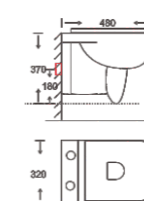

SF 9628 RIMLESS
Washdown Wall-hung Closet
With UF seat cover
Color: White
Size: 500x355x415mm
(20"x14.2"x16.6")
P-trap, 180mm, Roughing-in