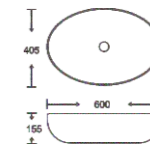

SF 9527-9-S
Art Basin
Color: Full Silver
Size: 600x405x155mm
(24"x16.2"x6.2")