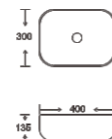

**SF 9461-1-S**  
Art Basin  
Color:  
Inner White Outer Silver  
Size: 385x385x115mm  
(15.4"x15.4"x4.6")

**SF 9465-1**  
Art Basin  
Color: Glossy Marble  
Size: 400x300x135mm  
(16"x12"x5.4")

**SF 9465-2**  
Art Basin  
Color: Glossy Marble  
Size: 400x300x135mm  
(16"x12"x5.4")