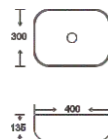

SF 9465-2
Art Basin
Color: Glossy Marble
Size: 400x300x135mm
(16"x12"x5.4")