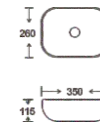

SF 9408A-23-S
Art Basin
Color:
Inner White Outer Silver
Size: 350x260x115mm
(14"x10.4"x4.6")