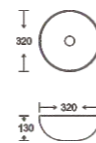

SF 9523-16
Art Basin
Color: Matt Marble
Size: 320x320x130mm
(12.8"x12.8"x5.2")