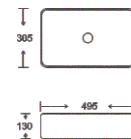

SF 9561
Art Basin
Color: Ivory
Size: 500x350x90mm
(20"x14"x3.6")