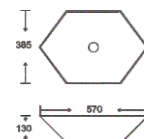

SF 9471-5-RG
Art Basin
Color:
Full Rose Gold
Size: 570x385x130mm
(22.8"x15.4"x5.2")