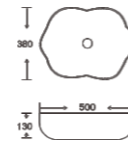

SF 9479-2-RG