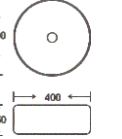

SF 9428-1-RG
Art Basin
Color:
Inner White Outer Rose Gold
Size: 400x370x155mm
(16"x14.8"x6.2")