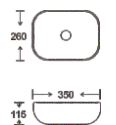

SF 9408A-16-G
Art Basin
Color:
Inner White Outer Gold
Size: 350x260x115mm
(14"x10.4"x4.6")