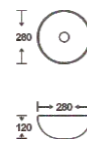

SF 9526-2
Art Basin
Color: Glossy Marble
Size: 395x295x120mm
(15.8"x11.8"x4.8")