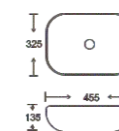

SF 9408-28-S
Art Basin
Color: Inner White Outer Silver
Size: 455x325x135mm
(18.2"x13"x5.4")