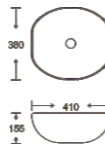

SF 9426A-2-G
Art Basin
Color: Inner White Outer Gold
Size: 410x380x155mm
(16.4"x15.2"x6.2")