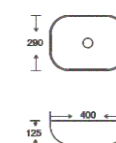

SF 9408B-18-S
Art Basin
Color: Inner White Outer Silver
Size: 400x290x125mm (16"x11.6"x5")