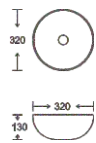

SF 9523-6
Art Basin
Color: Glossy Marble
Size: 320x320x130mm
(12.8"x12.8"x5.2")