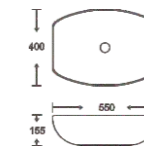

SF 9426B-12-S
Art Basin
Color: Inner White Outer Silver
Size: 550x400x155mm
(22"x16"x6.2")