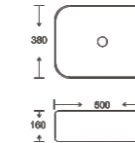

SF 9449-1-GRAY
Art Basin
Color: Matt Gray
Size: 500x380x160mm
(20"x15.2"x6.4")