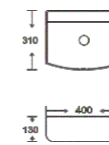

SF 9485-1-RG

Art Basin
Color:
Full Rose Gold
Size: 400x310x130mm
(16"x12.4"x5.2")