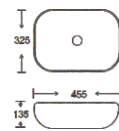

SF 9408-81
Art Basin
Color: Glossy Marble
Size: 455x325x135mm
(18.2"x13"x5.4")