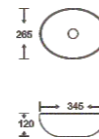

**SF 9516A-18-RG**  
 Art Basin  
 Color: Full Rose Gold  
 Size: 345x265x120mm  
 (13.8"x10.6"x4.8")

**SF 9516A-18-S**  
 Art Basin  
 Color: Full Silver  
 Size: 345x265x120mm  
 (13.8"x10.6"x4.8")

**SF 9516A-22-G**  
 Art Basin  
 Color: Inner White Outer Gold  
 Size: 345x265x120mm  
 (13.8"x10.6"x4.8")