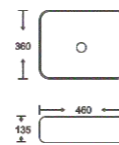

SF 9440-6-RG
Art Basin
Color: White With Rose Gold Lines
Size: 460x360x135mm
(18.4"x14.4"x5.4")