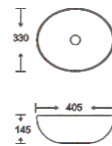

SF 9516-45
Art Basin
Color: Matt Marble
Size: 405x330x145mm
(16.2"x13.2"x5.8")