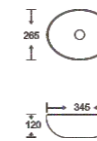

SF 9516A-20-G
Art Basin
Color:
Inner White Outer Gold
Size: 345x265x120mm
(13.8"x10.6"x4.8")