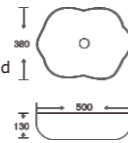

Art Basin
Color:
Inner Matt Black Outer Rose Gold
Size: 500x380x130mm
(20"x15.2"x5.2")

SF 9479-2-G

Art Basin
Color:
Matt Black With Gold Lines
Size: 500x380x130mm
(20"x15.2"x5.2")