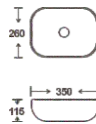

SF 9408A-20-RG
Art Basin
Color:
Inner White Outer Rose Gold
Size: 350x260x115mm
(14"x10.4"x4.6")