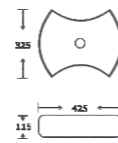

**SF 9432-2-S**  
Art Basin  
Color:  
Full Silver  
Size: 390x390x115mm  
(15.6"x15.6"x4.6")

**SF 9429A-2-RG**  
Art Basin  
Color: Inner White Outer Rose Gold  
Size: 425x325x115mm  
(17"x13"x4.6")

**SF 9429A-3-BLACK**  
Art Basin  
Color: Inner White Outer Black  
Size: 425x325x115mm  
(17"x13"x4.6")