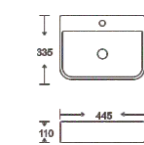

SF 9505B-1
Art Basin
Color:
Rustic
Size: 620x415x150mm
(24.8"x16.6"x6")