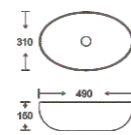

SF 9418-6-GB
Art Basin
Color:
Inner Black Outer Gray
Size: 490x310x150mm
(19.6"x12.4"x6")