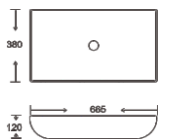

SF 9468
Art Basin
Color: White
Size: 420x420x135mm
(16.8"x16.8"x5.4")