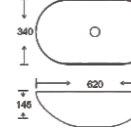

SF 9408A

Art Basin
Color: White
Size: 350x260x115mm
(14"x10.4"x4.6")