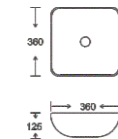

**SF 9440**  
Art Basin  
Color: White  
Size: 460x360x135mm  
(18.4"x14.4"x5.4")

**SF 9442**  
Art Basin  
Color: White  
Size: 400x400x130mm  
(16"x16"x5.2")

**SF 9445**  
Art Basin  
Color: White  
Size: 360x360x125mm  
(14.4"x14.4"x5")