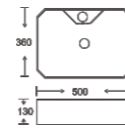

SF 9416
Art Basin
Color: White
Size: 320x320x135mm
(12.8"x12.8"x5.4")