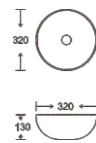

SF 9523-4
Art Basin
Color: Glossy Marble
Size: 320x320x130mm
(12.8"x12.8"x5.2")