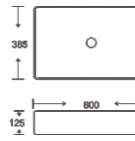

SF 9455-3
Art Basin
Color: Glossy Marble
Size: 600x385x125mm
(24"x15.4"x5")