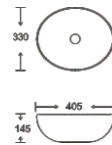

**SF 9516-33**

Art Basin  
Color:  
Glossy Marble  
Size: 405x330x145mm  
(16.2"x13.2"x5.8")

**SF 9516-34**  
Art Basin  
Color: Glossy Marble  
Size: 405x330x145mm  
(16.2"x13.2"x5.8")

**SF 9516-35**  
Art Basin  
Color: Glossy Marble  
Size: 405x330x145mm  
(16.2"x13.2"x5.8")