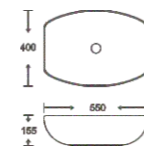

SF 9426B-18-GRAY
Art Basin
Color: Matt Gray
Size: 550x400x155mm
(22"x16"x6.2")