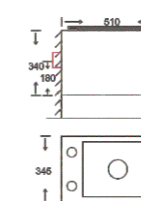

SF 9625-2-RG
Washdown Wall-hung Closet
With UF seat cover
Color: Inner White Outer Rose Gold
Size: 510x345x340mm
(20.4"x13.8"x13.6")
P-trap, 180mm, Roughing-in