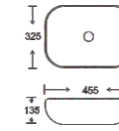

SF 9408-110-D BROWN
Art Basin
Color: Matt Dark Brown
Size: 455x325x135mm
(18.2"x13"x5.4")