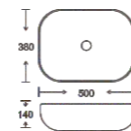

SF 9417B-3
Art Basin
Color:
Glossy Marble
Size: 600x380x140mm
(24"x15.2"x5.6")