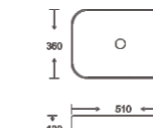

SF 9435
Art Basin
Color: White
Size: 425x325x120mm
(17"x13"x4.8")