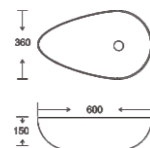

SF 9433-2
Art Basin
Color: Glossy Marble
Size: 600x360x150mm
(24"x14.4"x6")