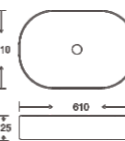

SF 9548
Art Basin
Color: White
Size: 560x395x125mm
(22.4"x15.8"x5")