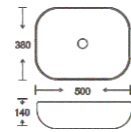

SF 9417A-3
Art Basin
Color:
Matt Marble
Size: 500x380x140mm
(20"x15.2"x5.6")