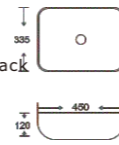

SF 9484-2-RG
Art Basin
Color:
Inner White Outer Rose Gold
Size: 450x370x165mm
(18"x14.8"x6.6")