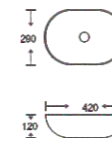

SF 9581-12-RG
Art Basin
Color: Inner White Outer Rose Gold
Size: 420x290x120mm
(16.8"x11.6"x4.8")