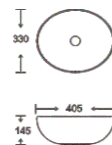

SF 9516-48
Art Basin
Color: Matt Marble
Size: 405x330x145mm
(16.2"x13.2"x5.8")