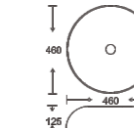

SF 9433
Art Basin
Color: White
Size: 600x360x150mm
(24"x14.4"x6")