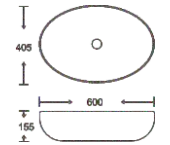

SF 9527-15
Art Basin
Color: Inner White Outer Gray
Size: 600x405x155mm
(24"x16.2"x6.2")