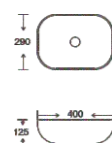

SF 9408B-15-RG
Art Basin
Color: Full Rose Gold
Size: 400x290x125mm (16"x11.6"x5")