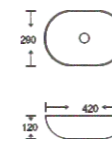

SF 9581-11
Art Basin
Color: Glossy Black
Size: 420x290x120mm
(16.8"x11.6"x4.8")