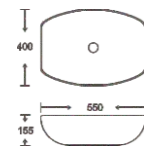

SF 9426B-7
Art Basin
Color: Glossy Marble
Size: 550x400x155mm
(22"x16"x6.2")