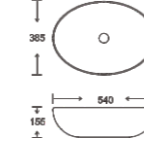

SF 9438-1-RG
Art Basin
Color: White with Rose Gold Line
Size: 540x385x155mm
(21.6"x15.4"x6.2")