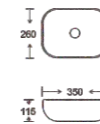

SF 9408A-17-RG
Art Basin
Color:
Full Rose Gold
Size: 350x260x115mm
(14"x10.4"x4.6")