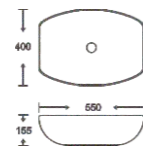

**SF 9426B-5**  
 Art Basin  
 Color: Glossy Marble  
 Size: 550x400x155mm  
 (22"x16"x6.2")

**SF 9426B-6**  
Art Basin  
Color: Glossy Marble  
Size: 550x400x155mm  
(22"x16"x6.2")

**SF 9426B-7**  
Art Basin  
Color: Glossy Marble  
Size: 550x400x155mm  
(22"x16"x6.2")