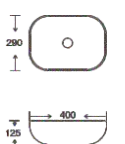

SF 9408B-15-G
Art Basin
Color: Full Gold
Size: 400x290x125mm (16"x11.6"x5")