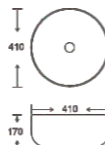

SF 9461-1-G
Art Basin
Color:
Inner White Outer Gold
Size: 385x385x115mm
(15.4"x15.4"x4.6")