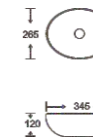

SF 9516A-8
Art Basin
Color: Glossy Marble
Size: 345x265x120mm
(13.8"x10.6"x4.8")