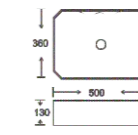

SF 9419-2-P
Art Basin
Color:
Inner Purple Outer Rose Gold
Size: 415x415x135mm
(16.6"x16.6"x5.4")