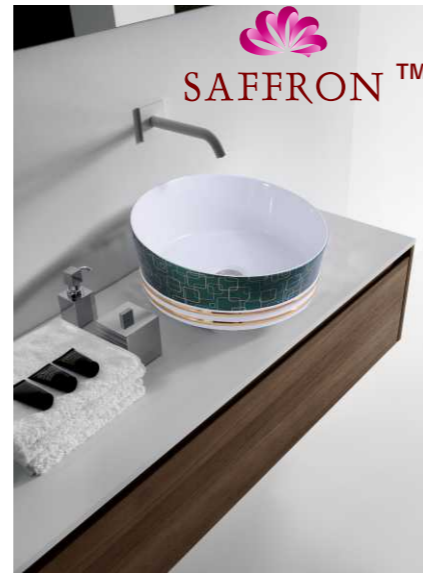

**SF 9433-3-S**  
Art Basin  
Color: Inner White Outer Silver  
Size: 600x360x150mm  
(24"x14.4"x6")

**SF 9435-4**  
Art Basin  
Color: Glossy Marble  
Size: 425x325x120mm  
(17"x13"x4.8")

**SF 9435-5**  
Art Basin  
Color: Glossy Marble  
Size: 425x325x120mm  
(17"x13"x4.8")